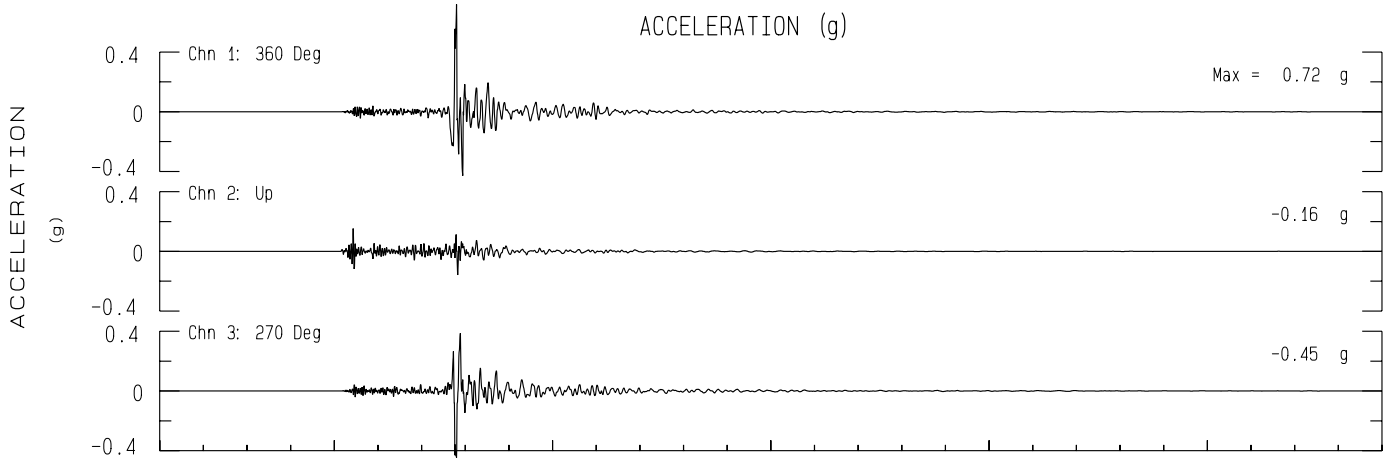

Rio Dell - 101/Painter St Overpass Grnds CGS/Caltrans Sta 89462

Rcrd of Sun Jan 1, 2023 10:34:40.0 PST (GPS)

Frequency Band Processed: 3.3 secs to 40.0 Hz

CISN/CSMIP Preliminary Strong Motion Processing - Subject to Revision

Rio Dell - 101/Painter St Overpass Grnds CGS Sta 89462

Rcprd of Sun Jan 1, 2023 10:34:40.0 PST

Frequency Band Processed: 3.3 secs to 40.0 Hz

Automated Strong Motion Processing - Preliminary and Subject to Revision