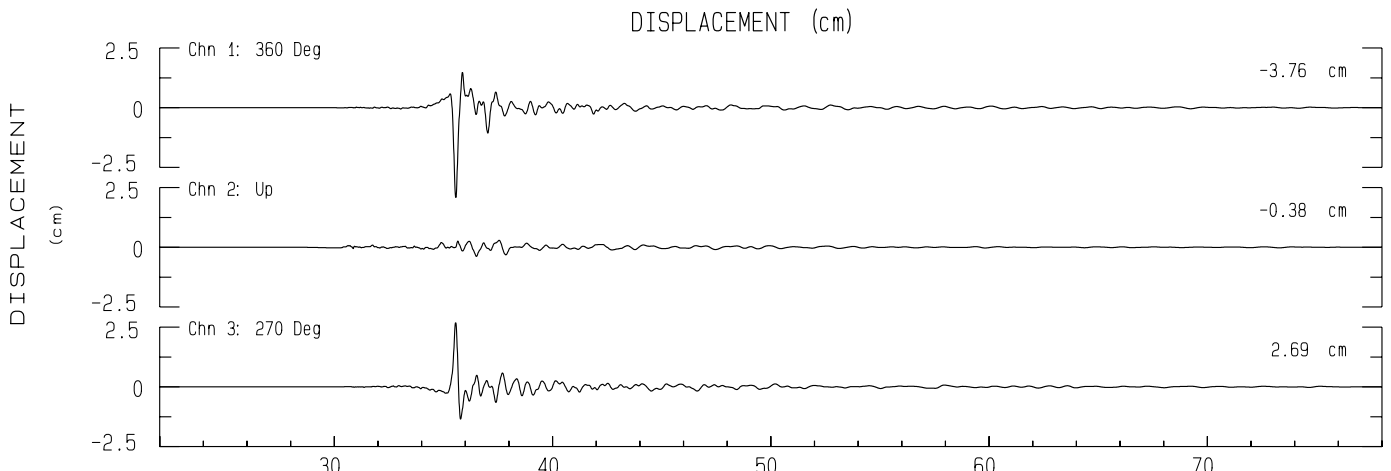

Rio Dell - 101/Painter St Overpass Grnds CGS/Caltrans Sta 89462

Rcrd of Sun Jan 1, 2023 10:34:40.0 PST (GPS)

Frequency Band Processed: 3.3 secs to 40.0 Hz

CISN/CSMIP Preliminary Strong Motion Processing - Subject to Revision

Rio Dell - 101/Painter St Overpass Grnds CGS Sta 89462

Rcprd of Sun Jan 1, 2023 10:34:40.0 PST

Frequency Band Processed: 3.3 secs to 40.0 Hz

Automated Strong Motion Processing - Preliminary and Subject to Revision