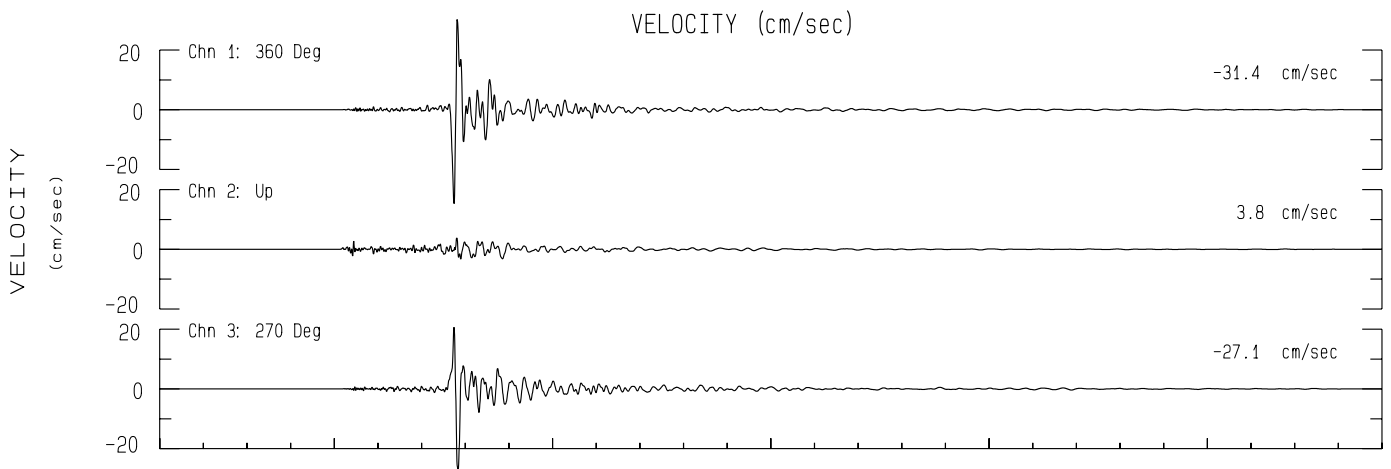

Rio Dell - 101/Painter St Overpass Grnds CGS/Caltrans Sta 89462

Rcrd of Sun Jan 1, 2023 10:34:40.0 PST (GPS)

Frequency Band Processed: 3.3 secs to 40.0 Hz

CISN/CSMIP Preliminary Strong Motion Processing - Subject to Revision

Rio Dell - 101/Painter St Overpass Grnds CGS Sta 89462

Rcprd of Sun Jan 1, 2023 10:34:40.0 PST

Frequency Band Processed: 3.3 secs to 40.0 Hz

Automated Strong Motion Processing - Preliminary and Subject to Revision