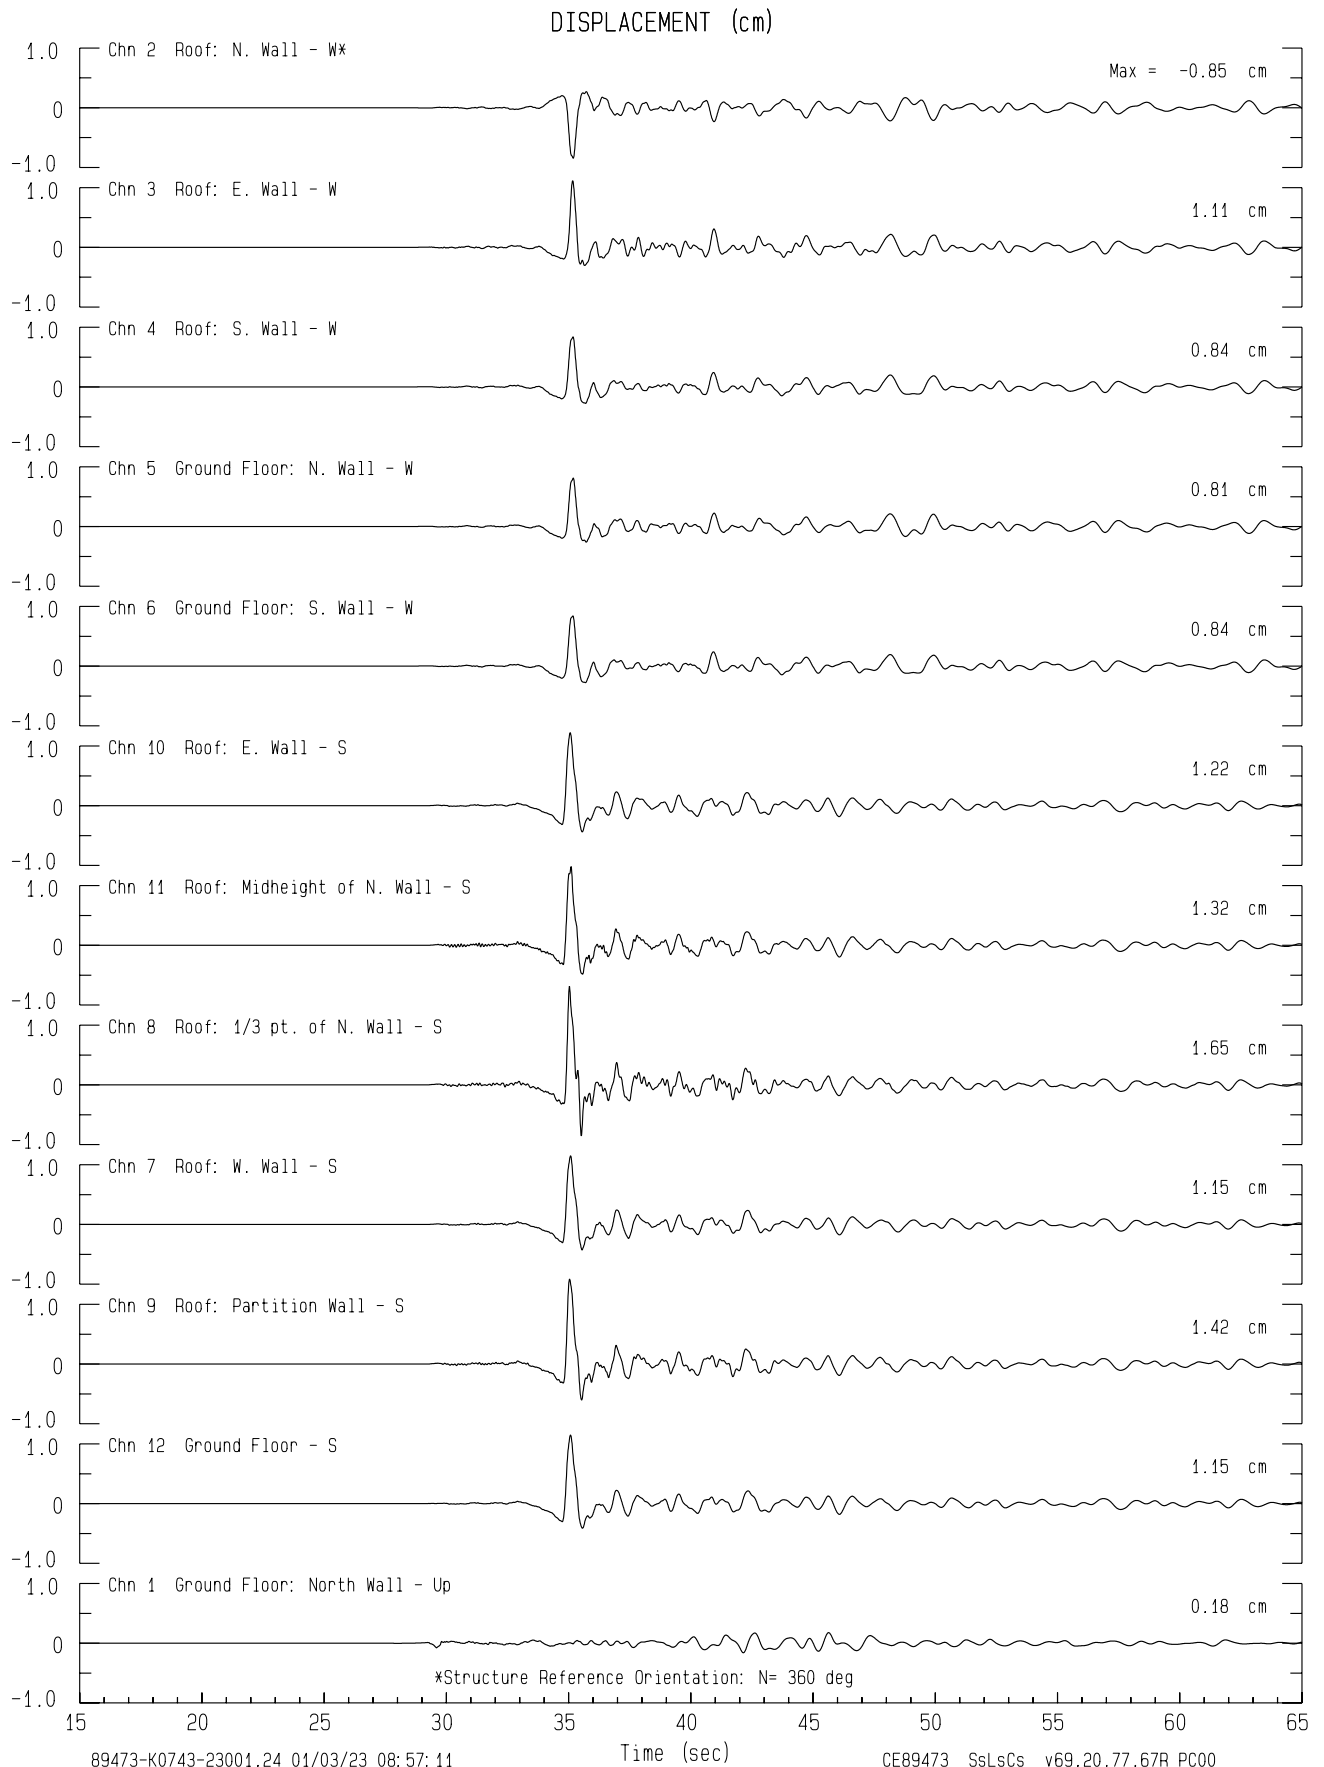

Fortuna - 1-story Supermarket Bldg. CGS Sta 89473
 Rcrd of Sun Jan 1, 2023 10:34:42.0 PST (GPS)
 Frequency Band Processed: 3.3 secs to 40.0 Hz
 CISN/CSMIP Preliminary Strong Motion Processing - Subject to Revision

Fortuna - 1-story Supermarket Bldg. CGS Sta 89473

Rcprd of Sun Jan 1, 2023 10:34:42.0 PST

Frequency Band Processed: 3.3 secs to 40.0 Hz

Automated Strong Motion Processing - Preliminary and Subject to Revision

SPECTRAL ACCELERATION, Sa

VELOCITY FOURIER SPECTRUM