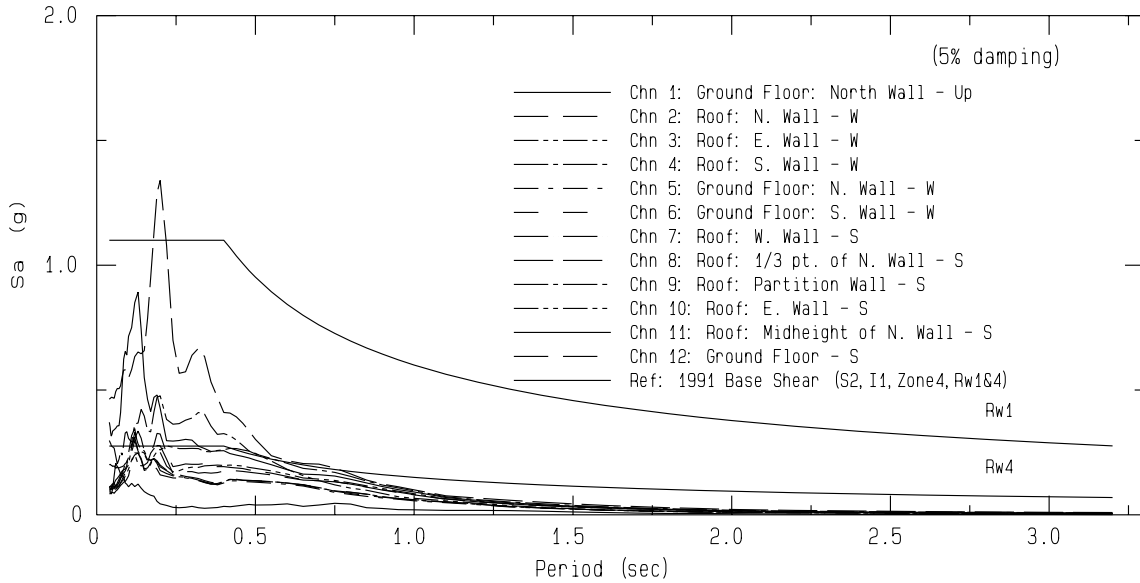

Fortuna - 1-story Supermarket Bldg. CGS Sta 89473

Rcprd of Sun Jan 1, 2023 10:34:42.0 PST

Frequency Band Processed: 3.3 secs to 40.0 Hz

Automated Strong Motion Processing - Preliminary and Subject to Revision

SPECTRAL ACCELERATION, Sa