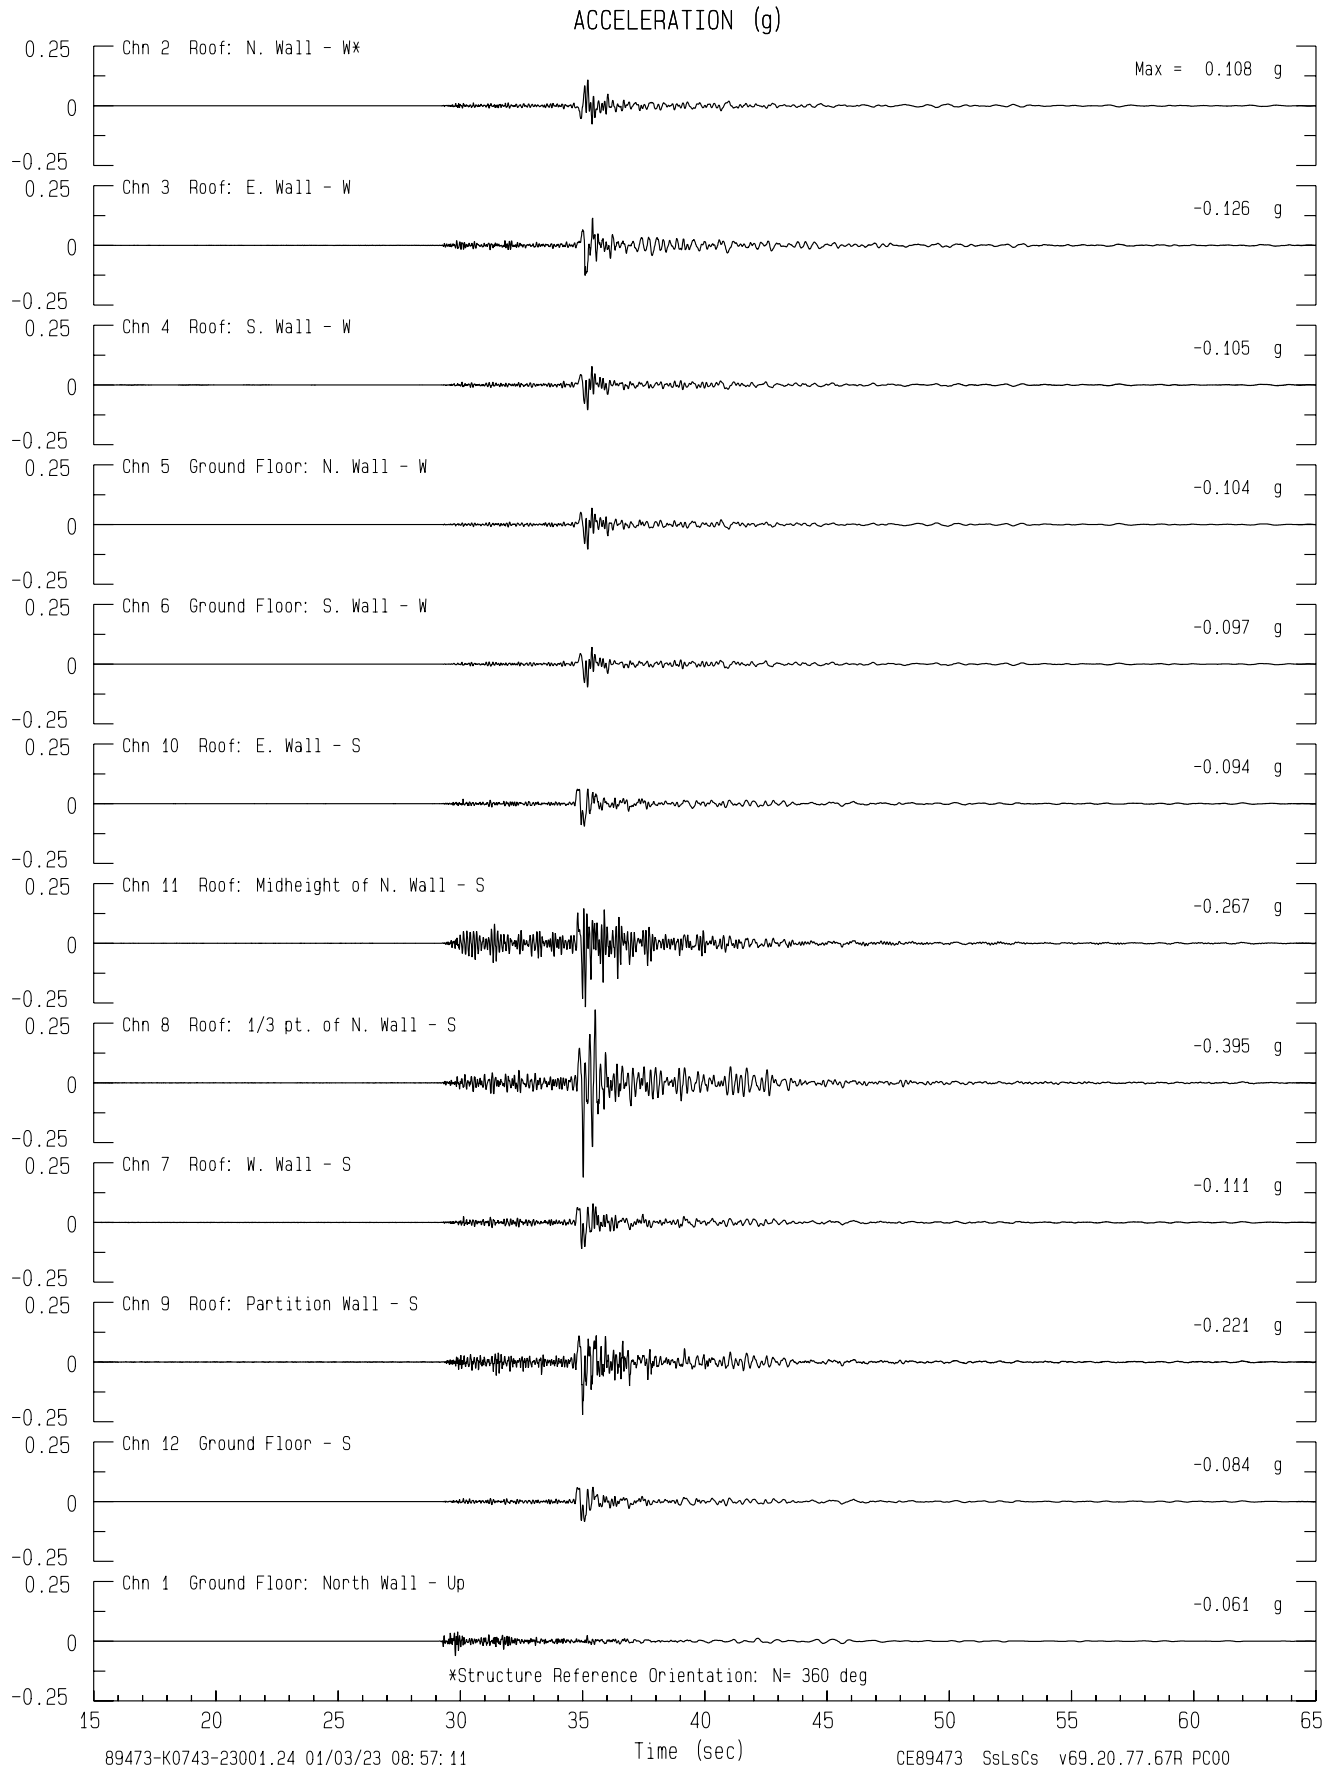

Fortuna - 1-story Supermarket Bldg. CGS Sta 89473
 Rcrd of Sun Jan 1, 2023 10:34:42.0 PST (GPS)
 Frequency Band Processed: 3.3 secs to 40.0 Hz
 CISN/CSMIP Preliminary Strong Motion Processing - Subject to Revision

Fortuna - 1-story Supermarket Bldg. CGS Sta 89473

Rcprd of Sun Jan 1, 2023 10:34:42.0 PST

Frequency Band Processed: 3.3 secs to 40.0 Hz

Automated Strong Motion Processing - Preliminary and Subject to Revision

SPECTRAL ACCELERATION, Sa

VELOCITY FOURIER SPECTRUM