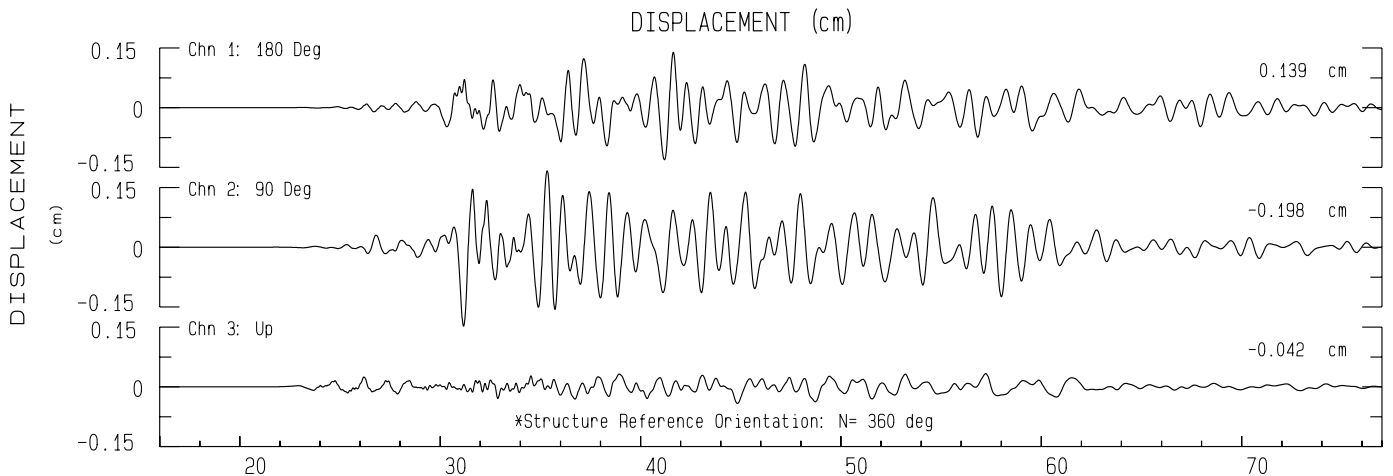

Pittsburg - Riverview Park CGS Sta 67587  
Rcrd of Wed Oct 18, 2023 09:28:58.0 PDT (GPS)

Frequency Band Processed: 3.3 secs to 40.0 Hz  
CISN/CSMIP Preliminary Strong Motion Processing - Subject to Revision

Pittsburg - Riverview Park CGS Sta 67587  
Rcprd of Wed Oct 18, 2023 09:28:58.0 PDT  
Frequency Band Processed: 3.3 secs to 40.0 Hz  
Automated Strong Motion Processing - Preliminary and Subject to Revision