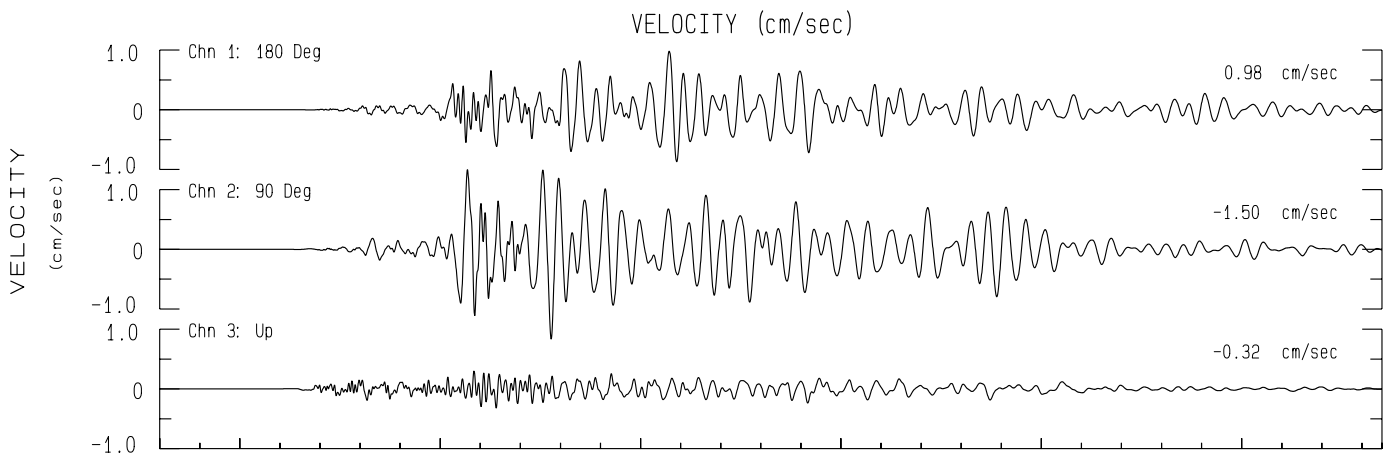

Pittsburg - Riverview Park CGS Sta 67587  
Rcrd of Wed Oct 18, 2023 09:28:58.0 PDT (GPS)

Frequency Band Processed: 3.3 secs to 40.0 Hz  
CISN/CSMIP Preliminary Strong Motion Processing - Subject to Revision

Pittsburg - Riverview Park CGS Sta 67587  
Rcprd of Wed Oct 18, 2023 09:28:58.0 PDT  
Frequency Band Processed: 3.3 secs to 40.0 Hz  
Automated Strong Motion Processing - Preliminary and Subject to Revision