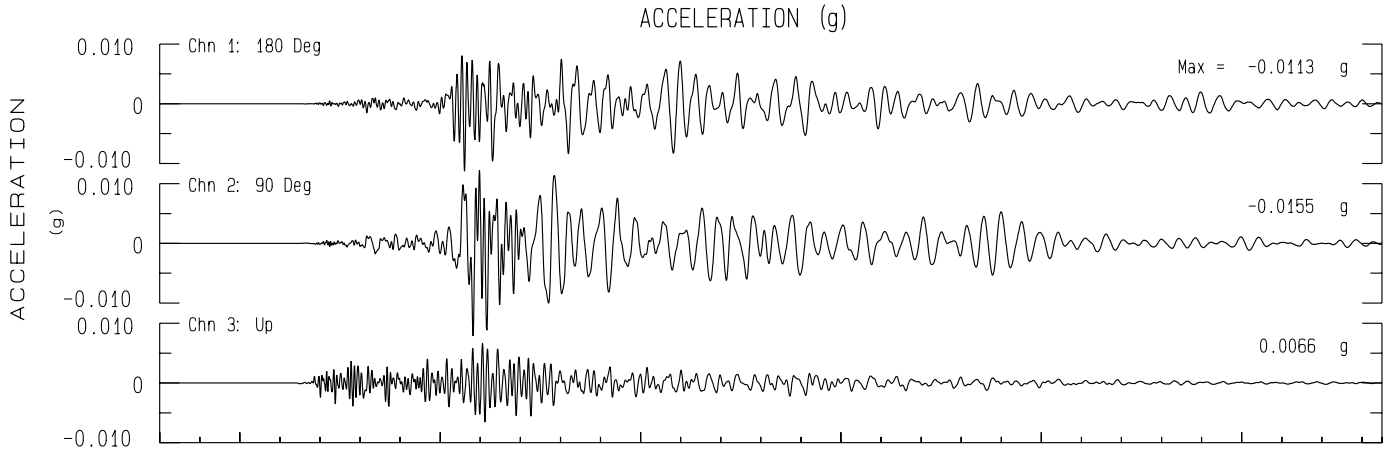

Pittsburg - Riverview Park CGS Sta 67587  
Rcrd of Wed Oct 18, 2023 09:28:58.0 PDT (GPS)

Frequency Band Processed: 3.3 secs to 40.0 Hz  
CISN/CSMIP Preliminary Strong Motion Processing - Subject to Revision

Pittsburg - Riverview Park CGS Sta 67587  
Rcprd of Wed Oct 18, 2023 09:28:58.0 PDT  
Frequency Band Processed: 3.3 secs to 40.0 Hz  
Automated Strong Motion Processing - Preliminary and Subject to Revision