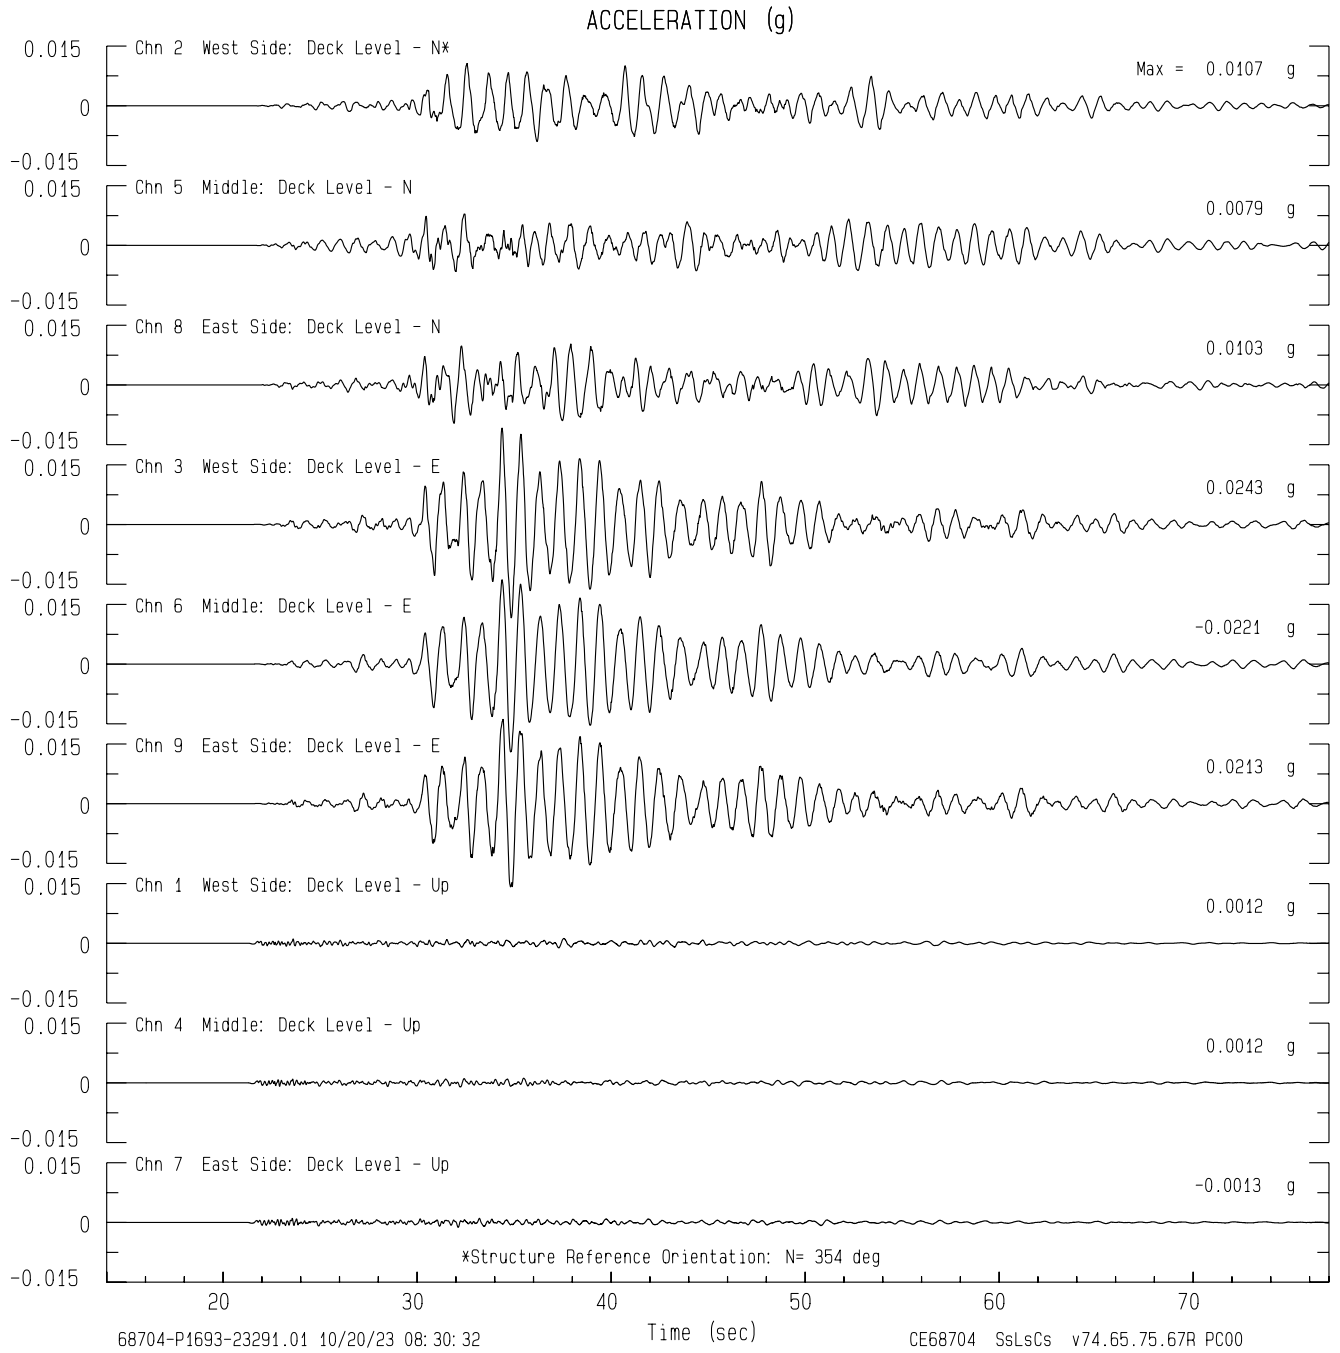

Concord - Military Ocean Terminal Pier 2 CGS Sta 68704
Rcrd of Wed Oct 18, 2023 09:29:01.0 PDT (GPS)
Frequency Band Processed: 3.3 secs to 40.0 Hz
CISN/CSMIP Preliminary Strong Motion Processing - Subject to Revision

Concord - Military Ocean Terminal Pier 2 CGS Sta 68704

Rcprd of Wed Oct 18, 2023 09:29:01.0 PDT

Frequency Band Processed: 3.3 secs to 40.0 Hz

Automated Strong Motion Processing - Preliminary and Subject to Revision