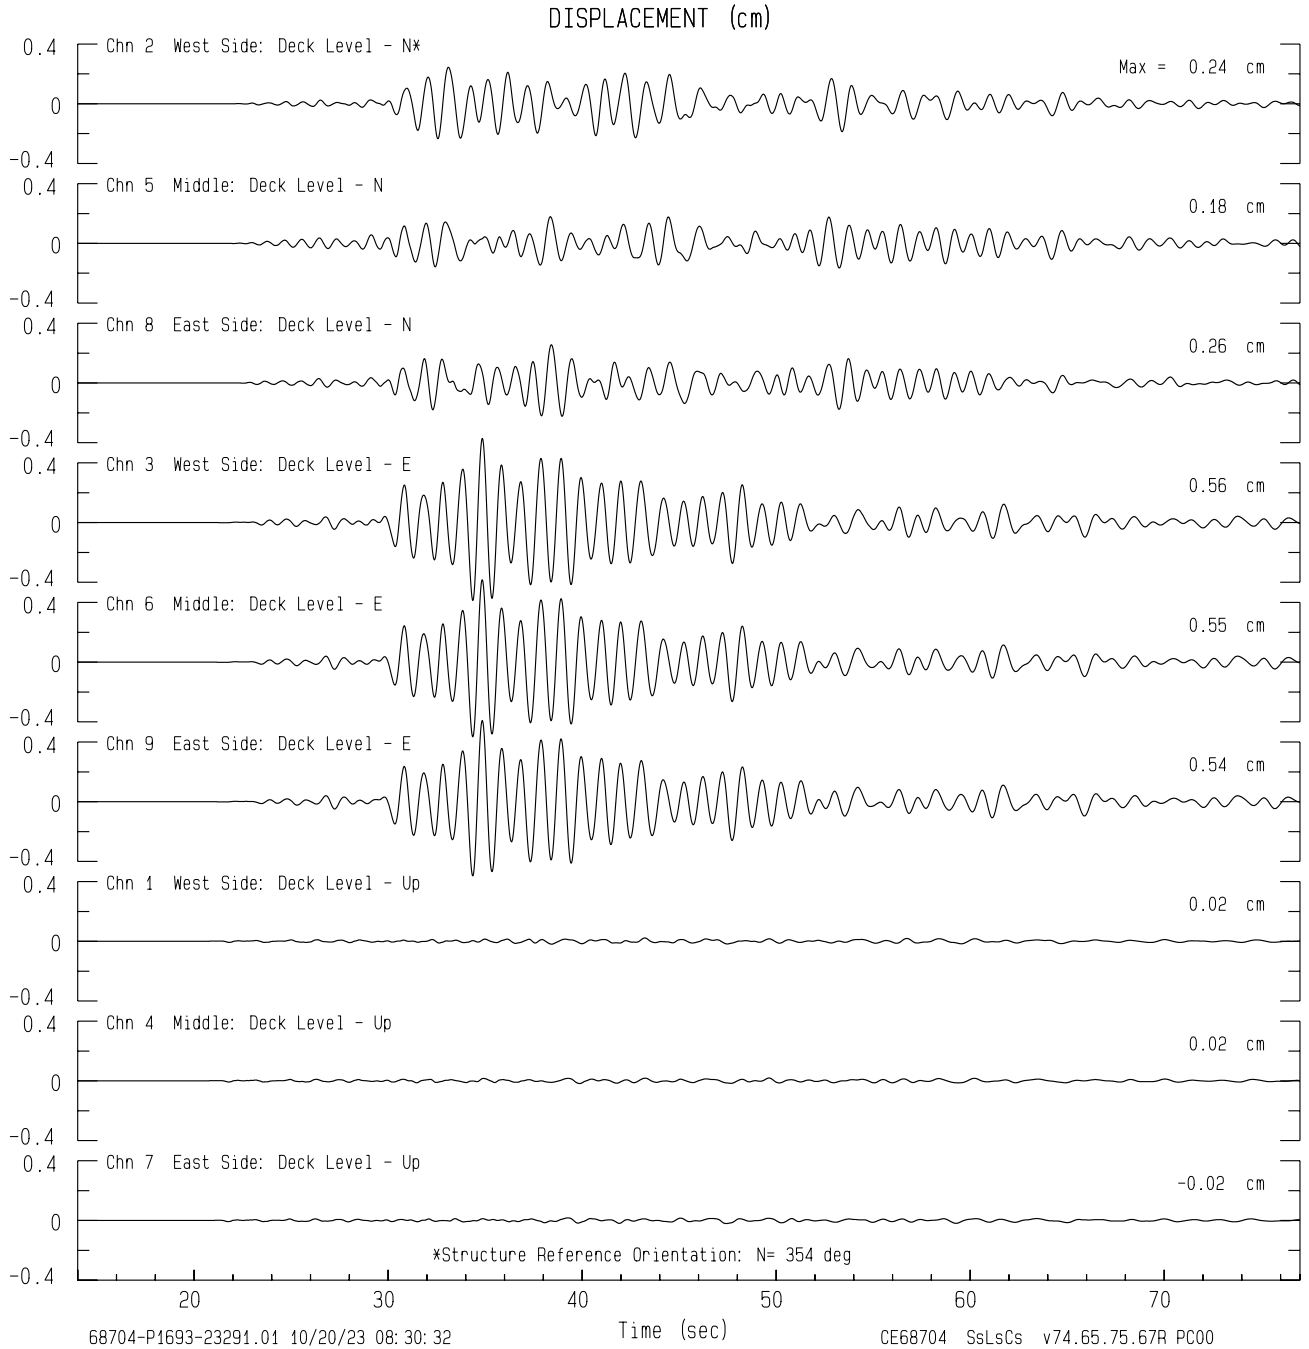

Concord - Military Ocean Terminal Pier 2 CGS Sta 68704
Rcrd of Wed Oct 18, 2023 09:29:01.0 PDT (GPS)
Frequency Band Processed: 3.3 secs to 40.0 Hz
CISN/CSMIP Preliminary Strong Motion Processing - Subject to Revision

Concord - Military Ocean Terminal Pier 2 CGS Sta 68704

Rcprd of Wed Oct 18, 2023 09:29:01.0 PDT

Frequency Band Processed: 3.3 secs to 40.0 Hz

Automated Strong Motion Processing - Preliminary and Subject to Revision