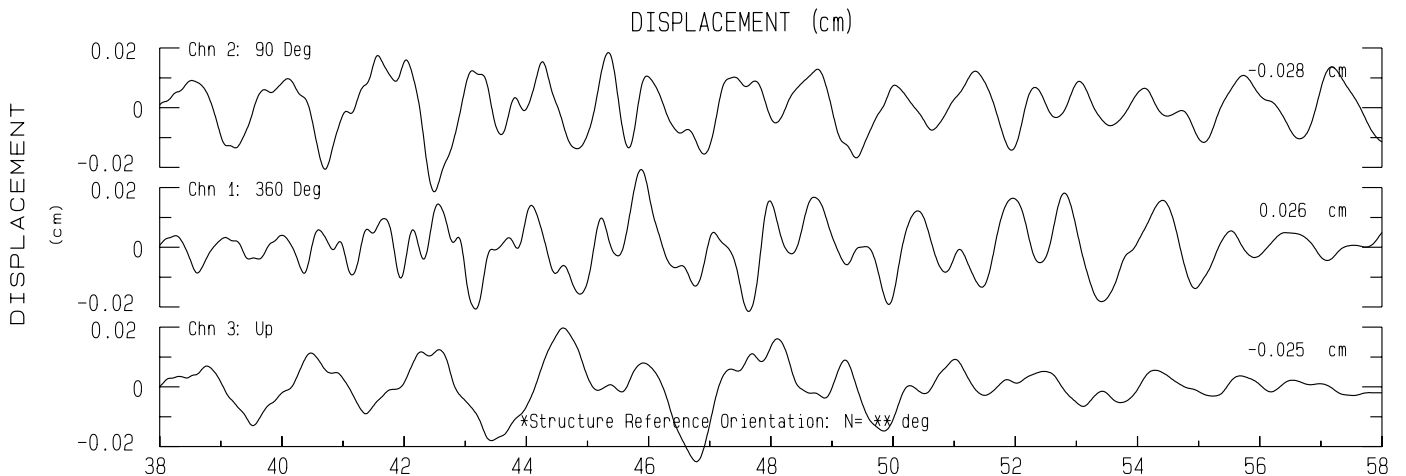

Round Hill Res NCSN Sta CRH
Rcrd of Wed Oct 18, 2023 09:28:52.7 PDT (GPS)
Frequency Band Processed: 3.3 secs to 40.0 Hz
CISN/CSMIP Preliminary Strong Motion Processing - Subject to Revision

Round Hill Res NCSN Sta CRH
Rcrd of Wed Oct 18, 2023 09:28:52.7 PDT
Frequency Band Processed: 3.3 secs to 40.0 Hz
Automated Strong Motion Processing - Preliminary and Subject to Revision