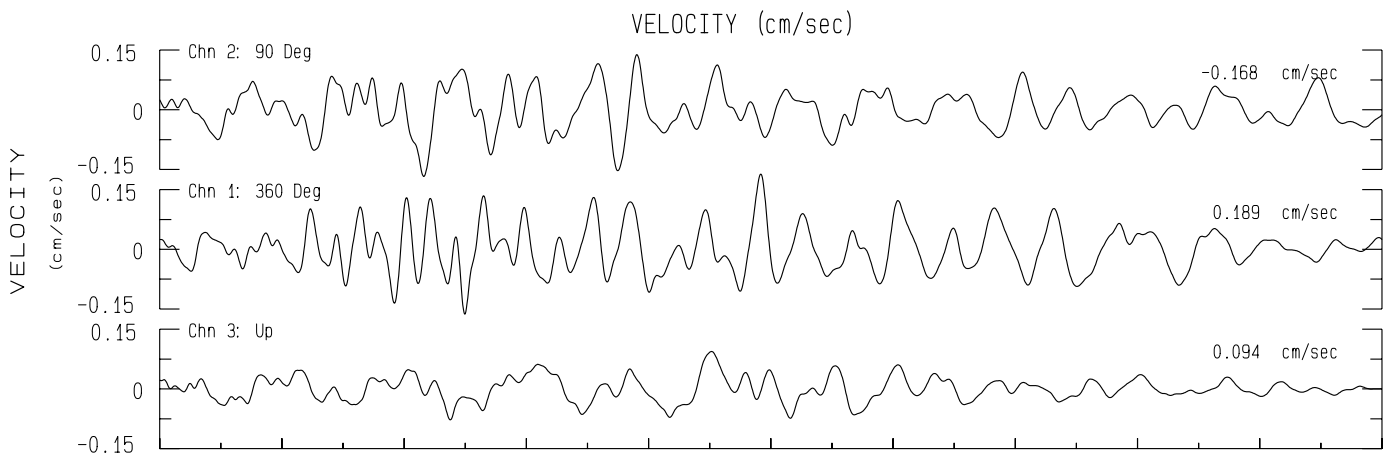

Round Hill Res NCSN Sta CRH
Rcrd of Wed Oct 18, 2023 09:28:52.7 PDT (GPS)
Frequency Band Processed: 3.3 secs to 40.0 Hz
CISN/CSMIP Preliminary Strong Motion Processing - Subject to Revision

Round Hill Res NCSN Sta CRH
Rcrd of Wed Oct 18, 2023 09:28:52.7 PDT
Frequency Band Processed: 3.3 secs to 40.0 Hz
Automated Strong Motion Processing - Preliminary and Subject to Revision