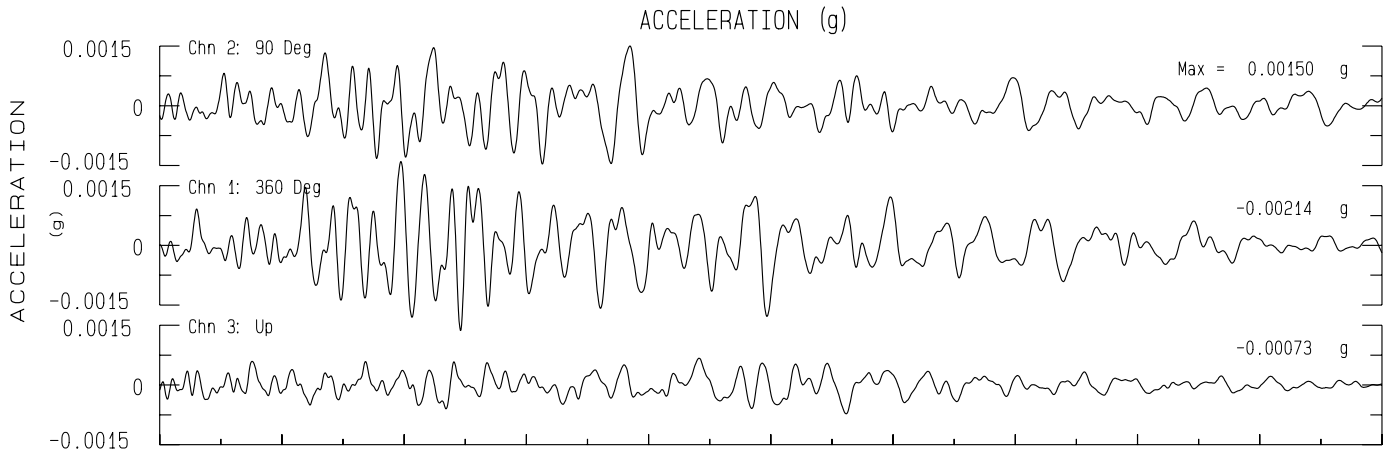

Round Hill Res NCSN Sta CRH
Rcrd of Wed Oct 18, 2023 09:28:52.7 PDT (GPS)
Frequency Band Processed: 3.3 secs to 40.0 Hz
CISN/CSMIP Preliminary Strong Motion Processing - Subject to Revision

Round Hill Res NCSN Sta CRH
Rcrd of Wed Oct 18, 2023 09:28:52.7 PDT
Frequency Band Processed: 3.3 secs to 40.0 Hz
Automated Strong Motion Processing - Preliminary and Subject to Revision