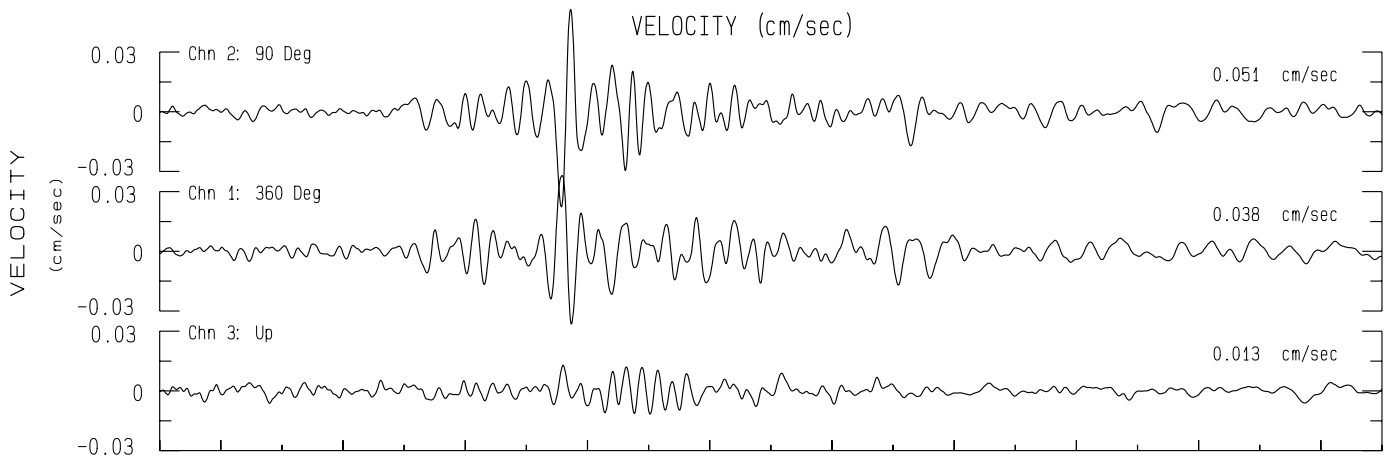

San Bruno Mountain    NCSN Sta JSB  
 Rcrd of Wed Oct 18, 2023 09:28:59.1 PDT (GPS)  
 Frequency Band Processed: 3.3 secs to 40.0 Hz  
 CISN/CSMIP Preliminary Strong Motion Processing - Subject to Revision

San Bruno Mountain NCSN Sta JSB  
Rcrd of Wed Oct 18, 2023 09:28:59.1 PDT  
Frequency Band Processed: 3.3 secs to 40.0 Hz  
Automated Strong Motion Processing - Preliminary and Subject to Revision

### VELOCITY FOURIER SPECTRUM