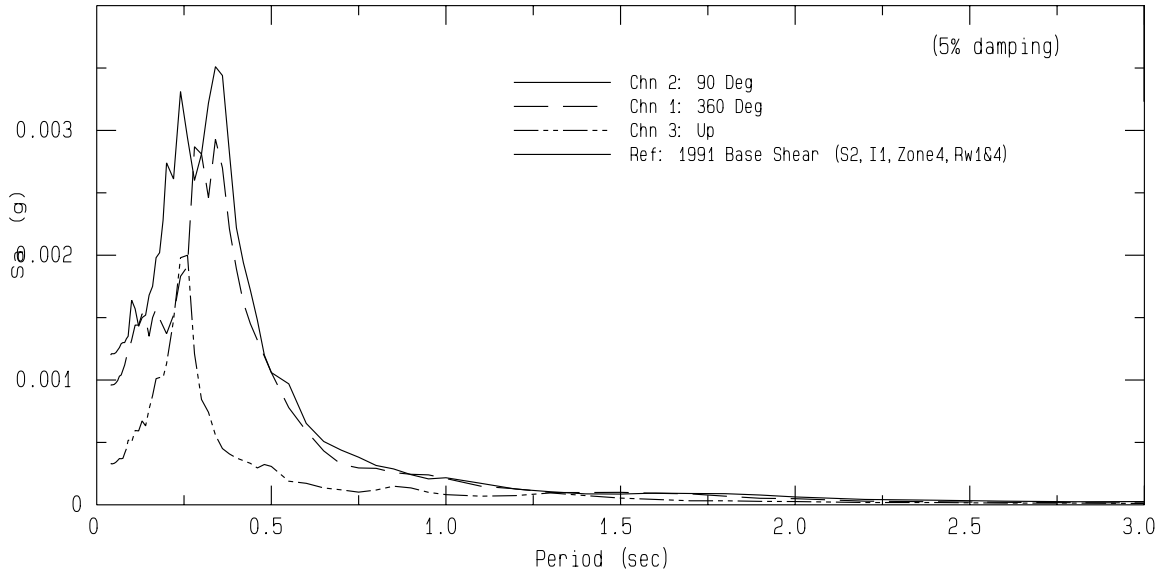

San Bruno Mountain    NCSN Sta JSB  
 Rcrd of Wed Oct 18, 2023 09:28:59.1 PDT (GPS)  
 Frequency Band Processed: 3.3 secs to 40.0 Hz  
 CISN/CSMIP Preliminary Strong Motion Processing - Subject to Revision

### VELOCITY FOURIER SPECTRUM