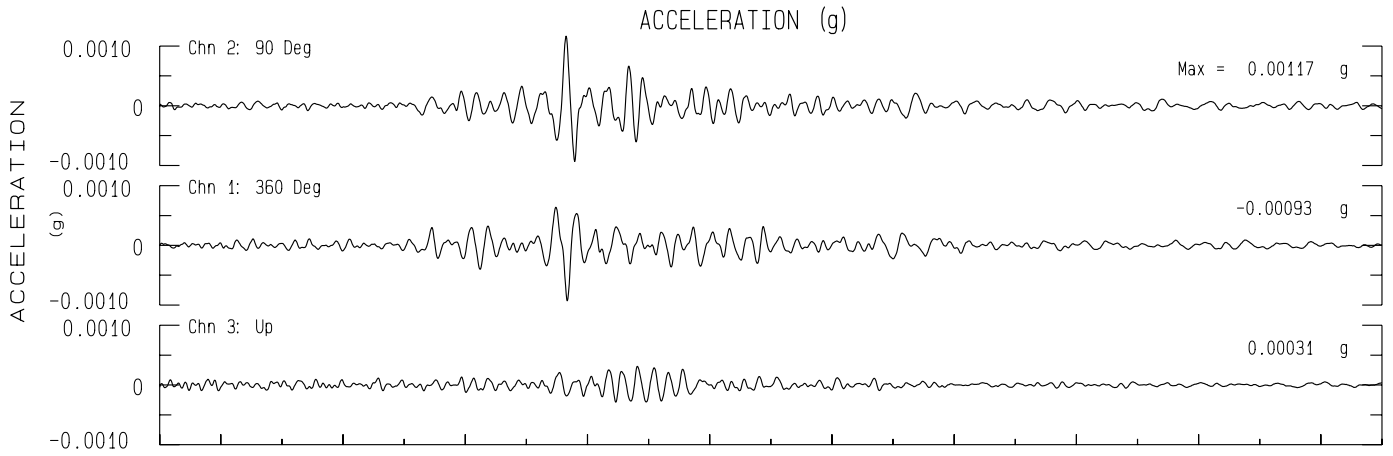

San Bruno Mountain    NCSN Sta JSB  
 Rcrd of Wed Oct 18, 2023 09:28:59.1 PDT (GPS)  
 Frequency Band Processed: 3.3 secs to 40.0 Hz  
 CISN/CSMIP Preliminary Strong Motion Processing - Subject to Revision

San Bruno Mountain NCSN Sta JSB  
Rcrd of Wed Oct 18, 2023 09:28:59.1 PDT  
Frequency Band Processed: 3.3 secs to 40.0 Hz  
Automated Strong Motion Processing - Preliminary and Subject to Revision

### VELOCITY FOURIER SPECTRUM