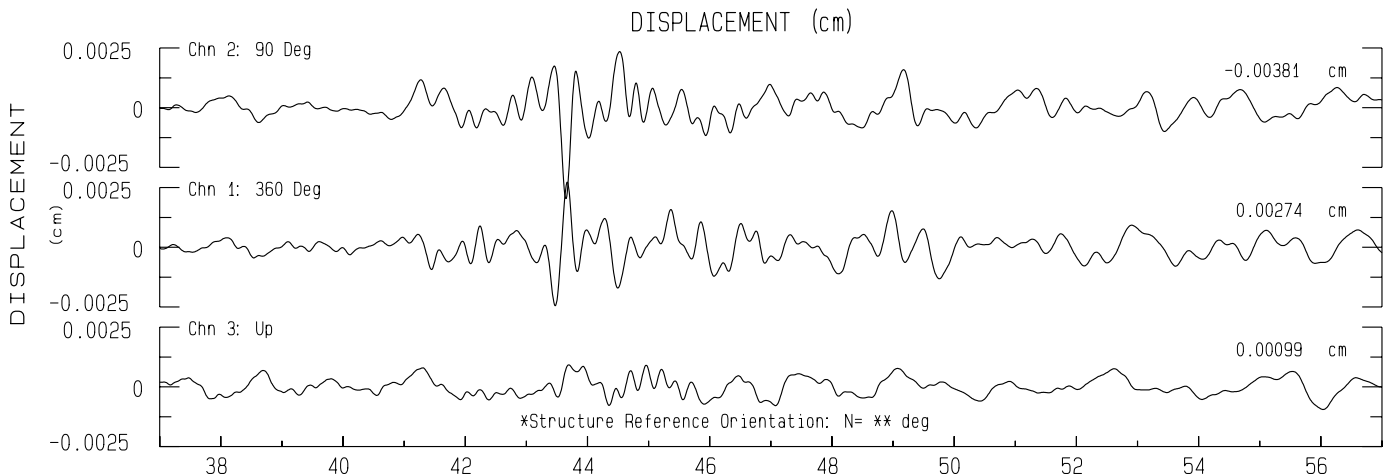

San Bruno Mountain    NCSN Sta JSB  
 Rcrd of Wed Oct 18, 2023 09:28:59.1 PDT (GPS)  
 Frequency Band Processed: 3.3 secs to 40.0 Hz  
 CISN/CSMIP Preliminary Strong Motion Processing - Subject to Revision

San Bruno Mountain NCSN Sta JSB  
Rcrd of Wed Oct 18, 2023 09:28:59.1 PDT  
Frequency Band Processed: 3.3 secs to 40.0 Hz  
Automated Strong Motion Processing - Preliminary and Subject to Revision

### VELOCITY FOURIER SPECTRUM