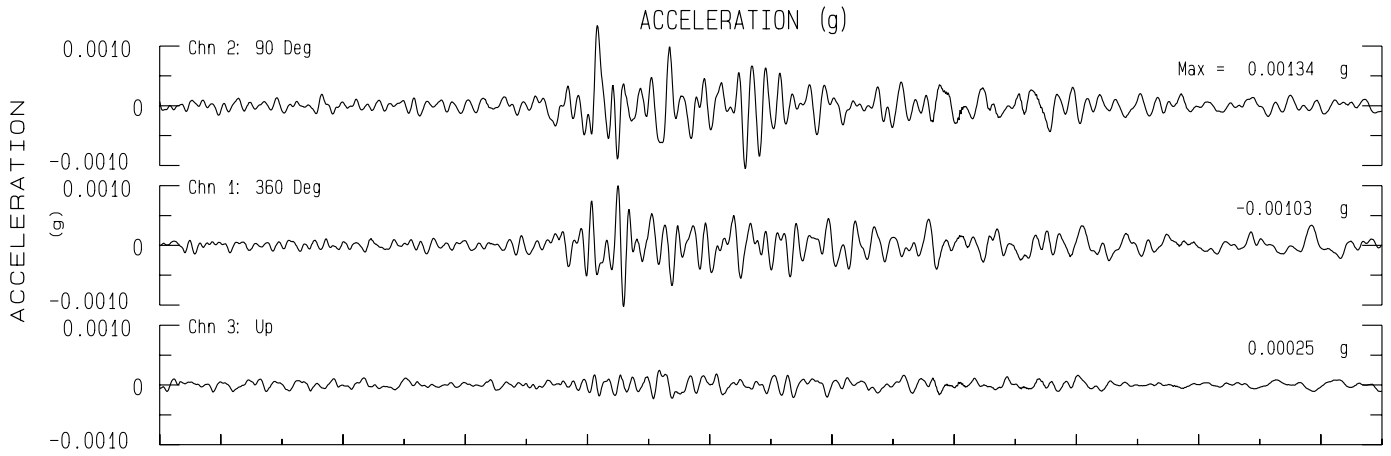

St. Joseph Seminary NCSN Sta JSJ
Rcrd of Wed Oct 18, 2023 09:29:01.0 PDT (GPS)

Frequency Band Processed: 3.3 secs to 40.0 Hz
CISN/CSMIP Preliminary Strong Motion Processing - Subject to Revision

*Structure Reference Orientation: N= ** deg

St. Joseph Seminary NCSN Sta JSJ
Rcrd of Wed Oct 18, 2023 09:29:01.0 PDT
Frequency Band Processed: 3.3 secs to 40.0 Hz
Automated Strong Motion Processing - Preliminary and Subject to Revision

SPECTRAL ACCELERATION, Sa

VELOCITY FOURIER SPECTRUM