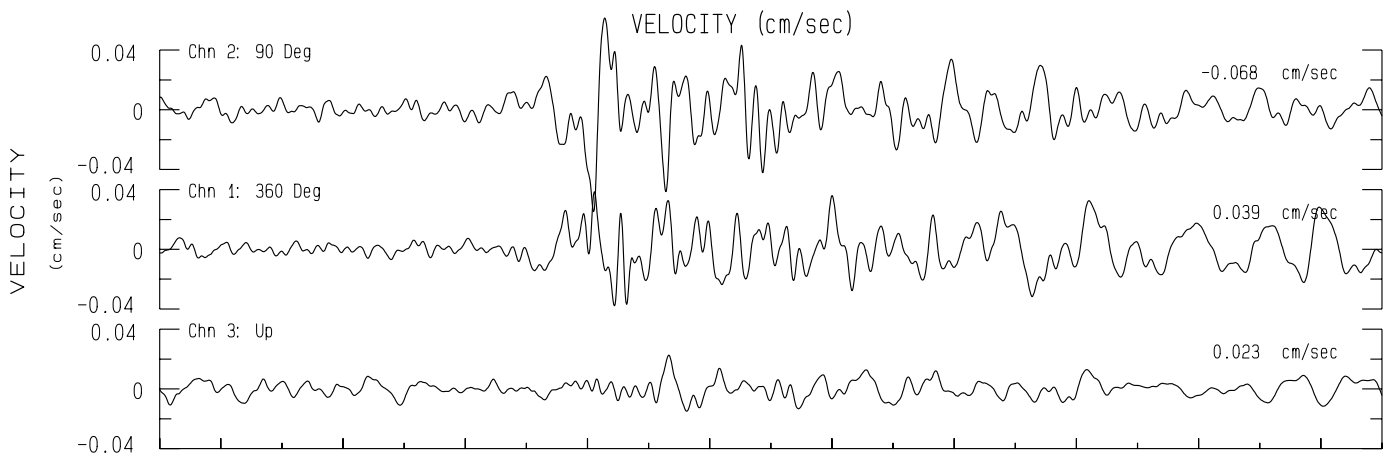

St. Joseph Seminary NCSN Sta JSJ
Rcrd of Wed Oct 18, 2023 09:29:01.0 PDT (GPS)

Frequency Band Processed: 3.3 secs to 40.0 Hz
CISN/CSMIP Preliminary Strong Motion Processing - Subject to Revision

*Structure Reference Orientation: N= ** deg

St. Joseph Seminary NCSN Sta JSJ
Rcrd of Wed Oct 18, 2023 09:29:01.0 PDT
Frequency Band Processed: 3.3 secs to 40.0 Hz
Automated Strong Motion Processing - Preliminary and Subject to Revision

SPECTRAL ACCELERATION, Sa

VELOCITY FOURIER SPECTRUM