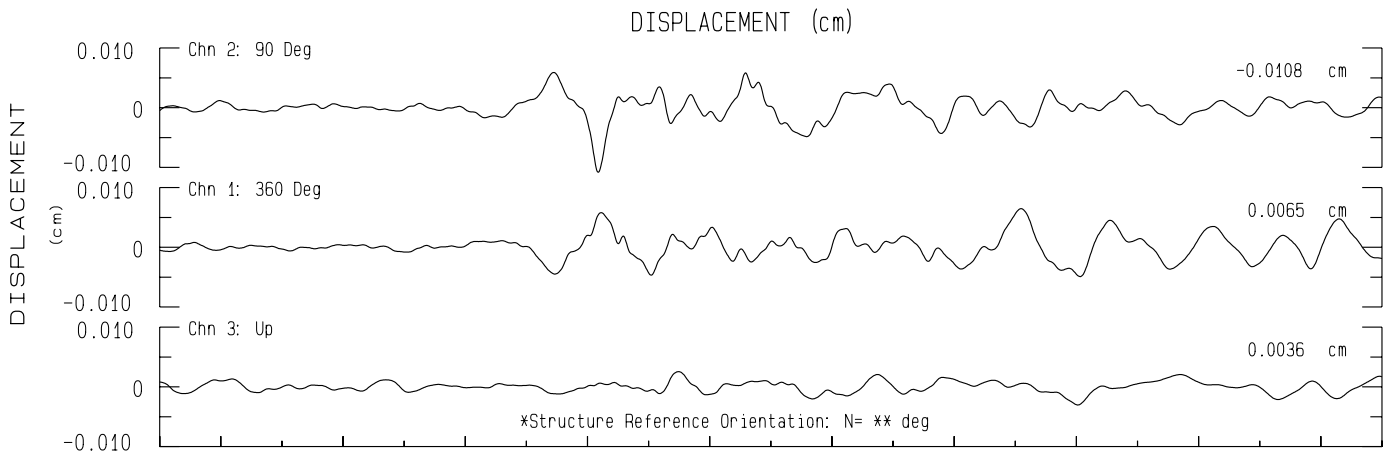

St. Joseph Seminary NCSN Sta JSJ
Rcrd of Wed Oct 18, 2023 09:29:01.0 PDT (GPS)

Frequency Band Processed: 3.3 secs to 40.0 Hz
CISN/CSMIP Preliminary Strong Motion Processing - Subject to Revision

*Structure Reference Orientation: N= ** deg

St. Joseph Seminary NCSN Sta JSJ
Rcrd of Wed Oct 18, 2023 09:29:01.0 PDT
Frequency Band Processed: 3.3 secs to 40.0 Hz
Automated Strong Motion Processing - Preliminary and Subject to Revision

SPECTRAL ACCELERATION, Sa

VELOCITY FOURIER SPECTRUM