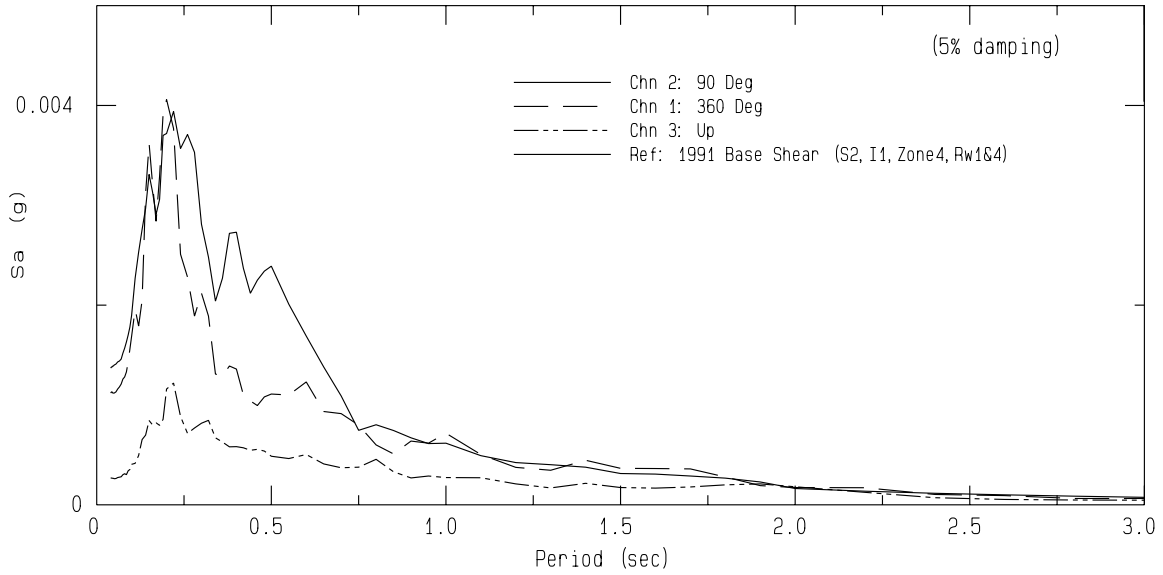

St. Joseph Seminary NCSN Sta JSJ
Rcrd of Wed Oct 18, 2023 09:29:01.0 PDT (GPS)

Frequency Band Processed: 3.3 secs to 40.0 Hz
CISN/CSMIP Preliminary Strong Motion Processing - Subject to Revision

*Structure Reference Orientation: N= ** deg

St. Joseph Seminary NCSN Sta JSJ
Rcrd of Wed Oct 18, 2023 09:29:01.0 PDT
Frequency Band Processed: 3.3 secs to 40.0 Hz
Automated Strong Motion Processing - Preliminary and Subject to Revision

SPECTRAL ACCELERATION, Sa

VELOCITY FOURIER SPECTRUM