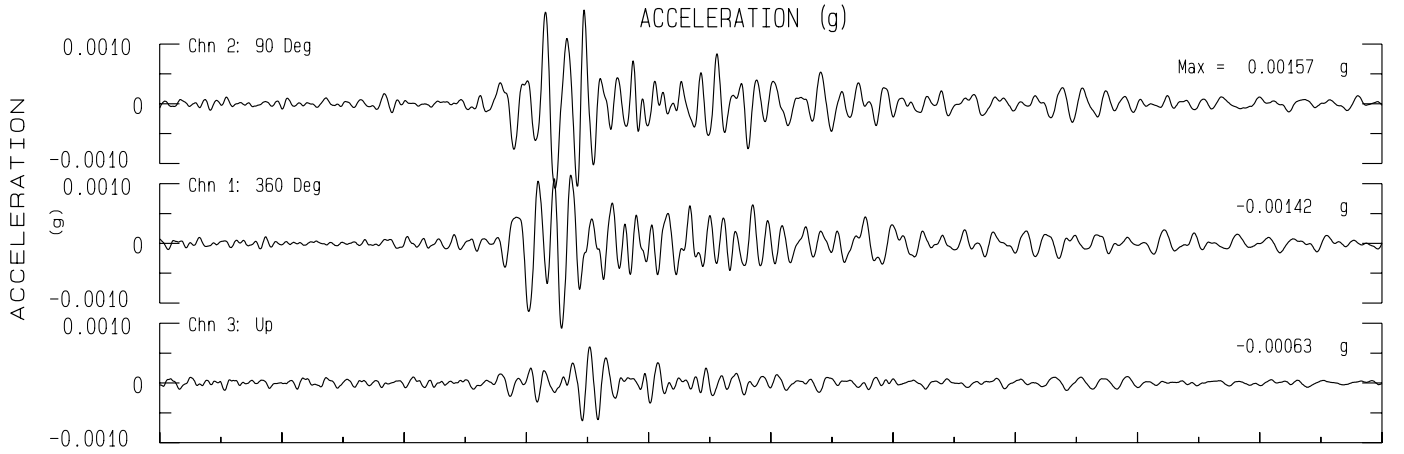

San Pedro Valley NCSN Sta JSP
Rcrd of Wed Oct 18, 2023 09:29:01.0 PDT (GPS)
Frequency Band Processed: 3.3 secs to 40.0 Hz
CISN/CSMIP Preliminary Strong Motion Processing - Subject to Revision

San Pedro Valley NCSN Sta JSP
Rcrd of Wed Oct 18, 2023 09:29:01.0 PDT
Frequency Band Processed: 3.3 secs to 40.0 Hz
Automated Strong Motion Processing - Preliminary and Subject to Revision