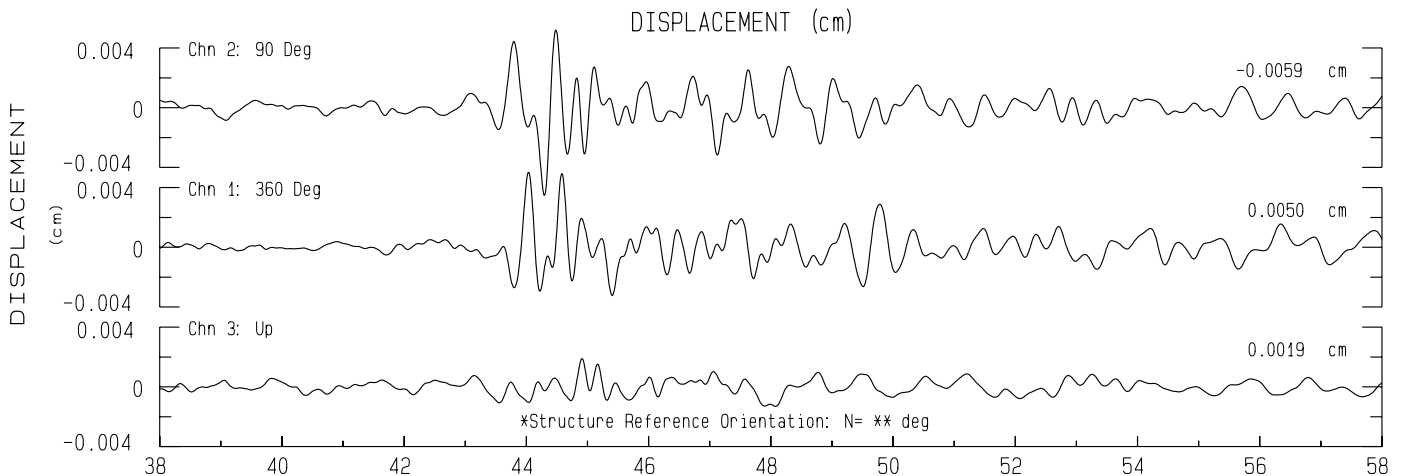

San Pedro Valley NCSN Sta JSP
Rcrd of Wed Oct 18, 2023 09:29:01.0 PDT (GPS)
Frequency Band Processed: 3.3 secs to 40.0 Hz
CISN/CSMIP Preliminary Strong Motion Processing - Subject to Revision

San Pedro Valley NCSN Sta JSP
Rcrd of Wed Oct 18, 2023 09:29:01.0 PDT
Frequency Band Processed: 3.3 secs to 40.0 Hz
Automated Strong Motion Processing - Preliminary and Subject to Revision