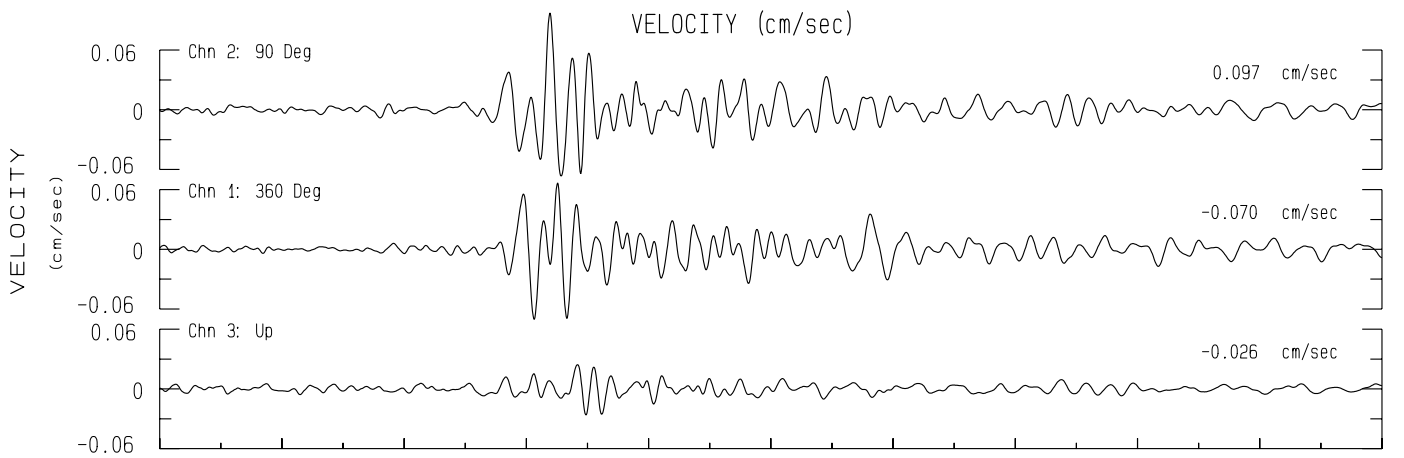

San Pedro Valley NCSN Sta JSP
Rcrd of Wed Oct 18, 2023 09:29:01.0 PDT (GPS)
Frequency Band Processed: 3.3 secs to 40.0 Hz
CISN/CSMIP Preliminary Strong Motion Processing - Subject to Revision

San Pedro Valley NCSN Sta JSP
Rcrd of Wed Oct 18, 2023 09:29:01.0 PDT
Frequency Band Processed: 3.3 secs to 40.0 Hz
Automated Strong Motion Processing - Preliminary and Subject to Revision