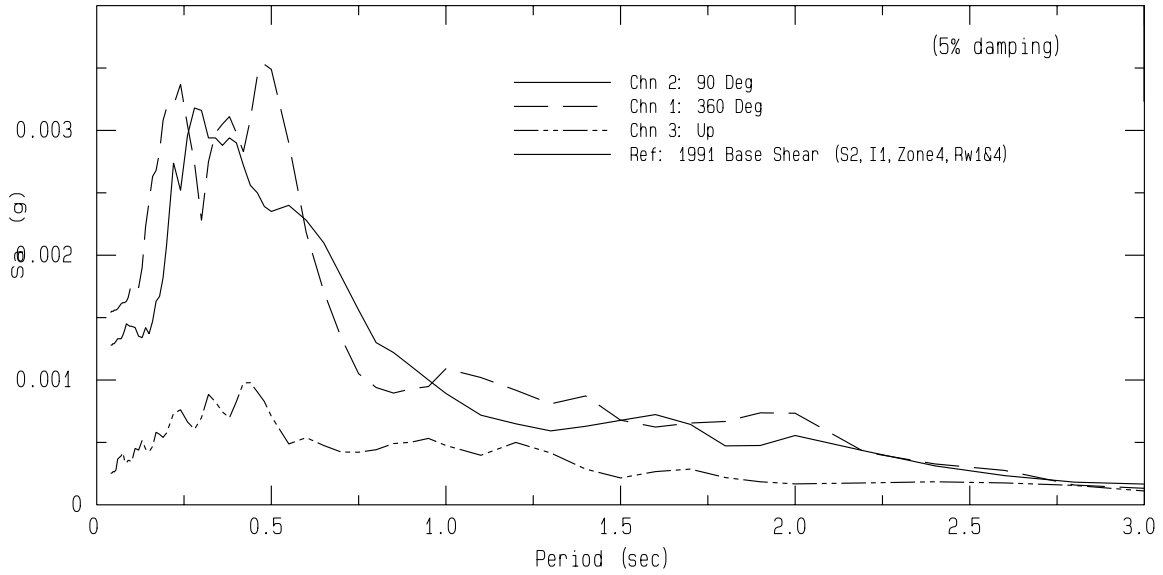

Matchbook Winery NCSN Sta NMB  
Rcrd of Wed Oct 18, 2023 09:28:57.8 PDT (GPS)  
Frequency Band Processed: 3.3 secs to 40.0 Hz  
CISN/CSMIP Preliminary Strong Motion Processing - Subject to Revision

Matchbook Winery NCSN Sta NMB  
Rcrd of Wed Oct 18, 2023 09:28:57.8 PDT  
Frequency Band Processed: 3.3 secs to 40.0 Hz  
Automated Strong Motion Processing - Preliminary and Subject to Revision

### VELOCITY FOURIER SPECTRUM