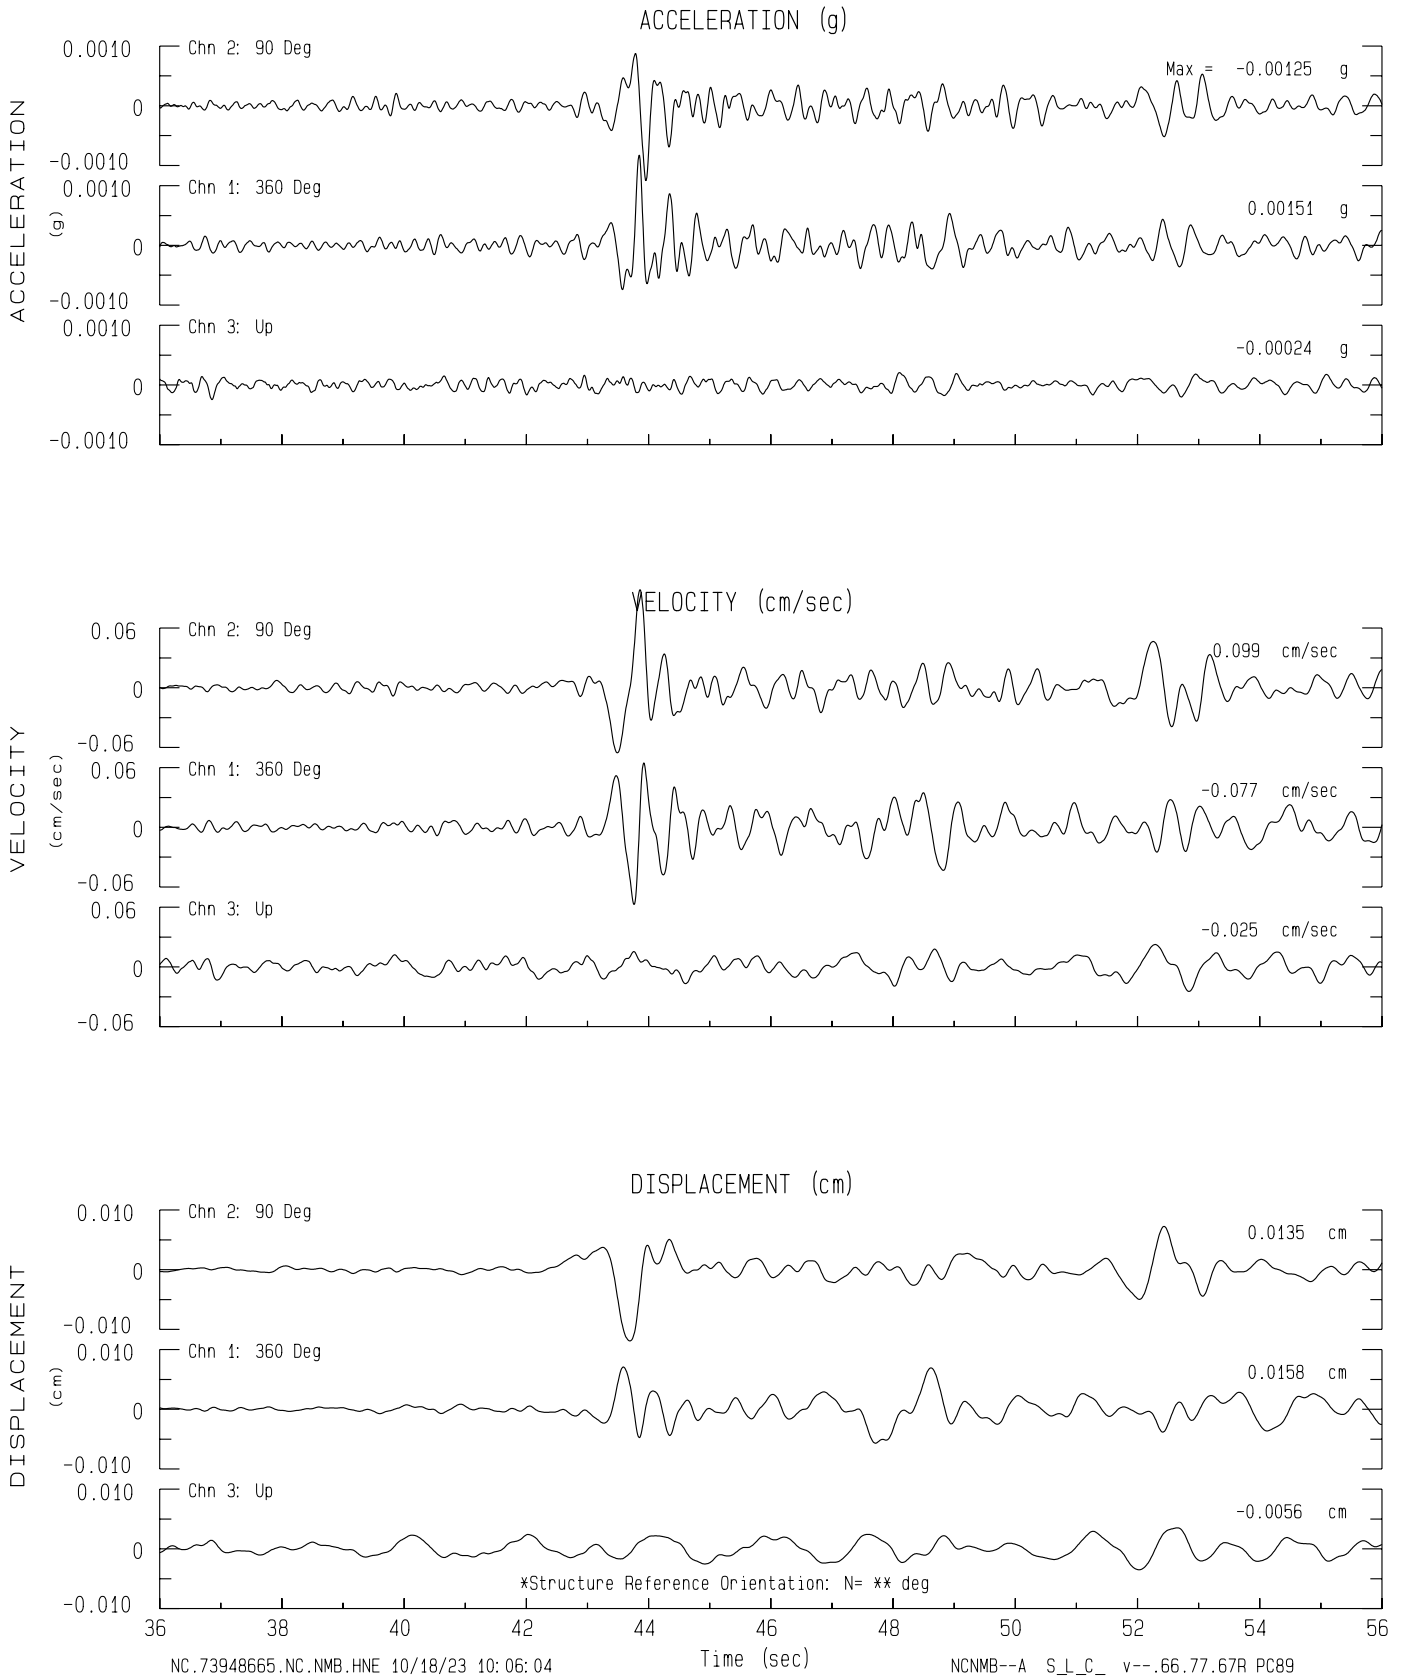

Matchbook Winery NCSN Sta NMB  
Rcrd of Wed Oct 18, 2023 09:28:57.8 PDT (GPS)  
Frequency Band Processed: 3.3 secs to 40.0 Hz  
CISN/CSMIP Preliminary Strong Motion Processing - Subject to Revision

Matchbook Winery NCSN Sta NMB  
Rcrd of Wed Oct 18, 2023 09:28:57.8 PDT  
Frequency Band Processed: 3.3 secs to 40.0 Hz  
Automated Strong Motion Processing - Preliminary and Subject to Revision

### VELOCITY FOURIER SPECTRUM