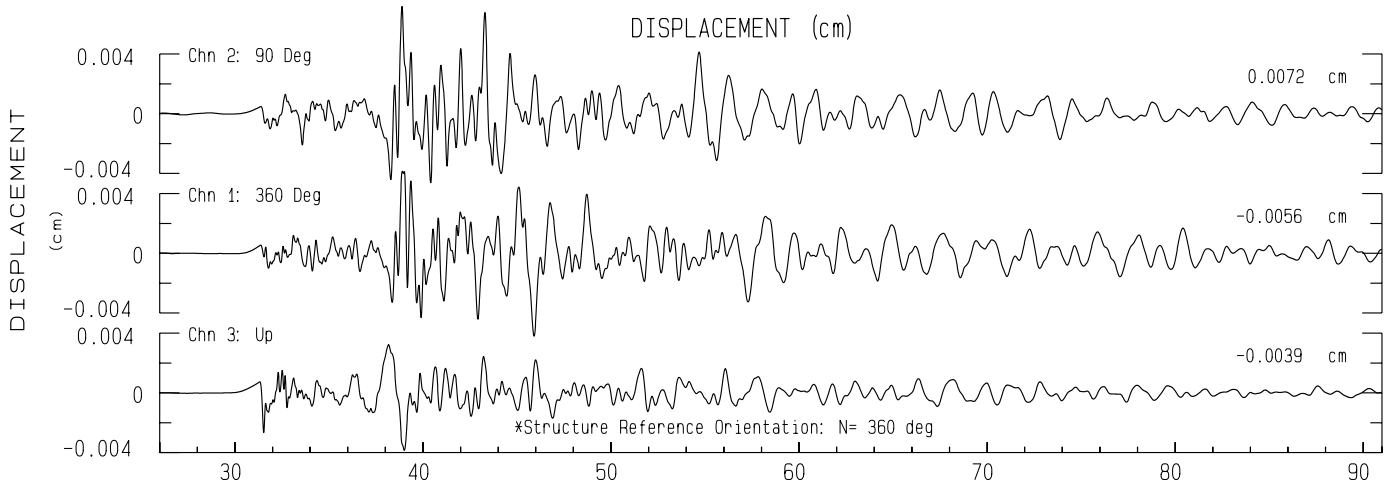

Bald Jesse, Humboldt County, CA BDSN Sta BJES
Rcrd of Wed Oct 23, 2024 23:58:24.7 PDT (Time Uncertain) (Unk)

Frequency Band Processed: 3.3 secs to 40.0 Hz

CISN/CSMIP Preliminary Strong Motion Processing - Subject to Revision

Bald Jesse, Humboldt County, CA Sta JES.B
Rcrd of Wed Oct 23, 2024 23:58:24.7 PDT
Frequency Band Processed: 3.3 secs to 40.0 Hz
Automated Strong Motion Processing - Preliminary and Subject to Revision