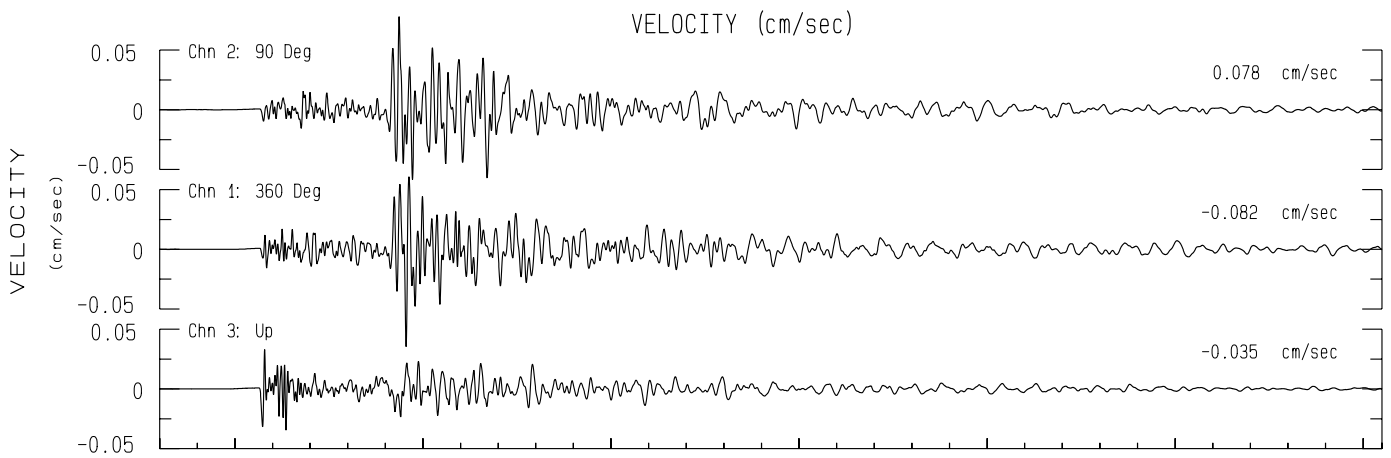

Bald Jesse, Humboldt County, CA BDSN Sta BJES
Rcrd of Wed Oct 23, 2024 23:58:24.7 PDT (Time Uncertain) (Unk)

Frequency Band Processed: 3.3 secs to 40.0 Hz

CISN/CSMIP Preliminary Strong Motion Processing - Subject to Revision

Bald Jesse, Humboldt County, CA Sta JES.B
Rcrd of Wed Oct 23, 2024 23:58:24.7 PDT
Frequency Band Processed: 3.3 secs to 40.0 Hz
Automated Strong Motion Processing - Preliminary and Subject to Revision