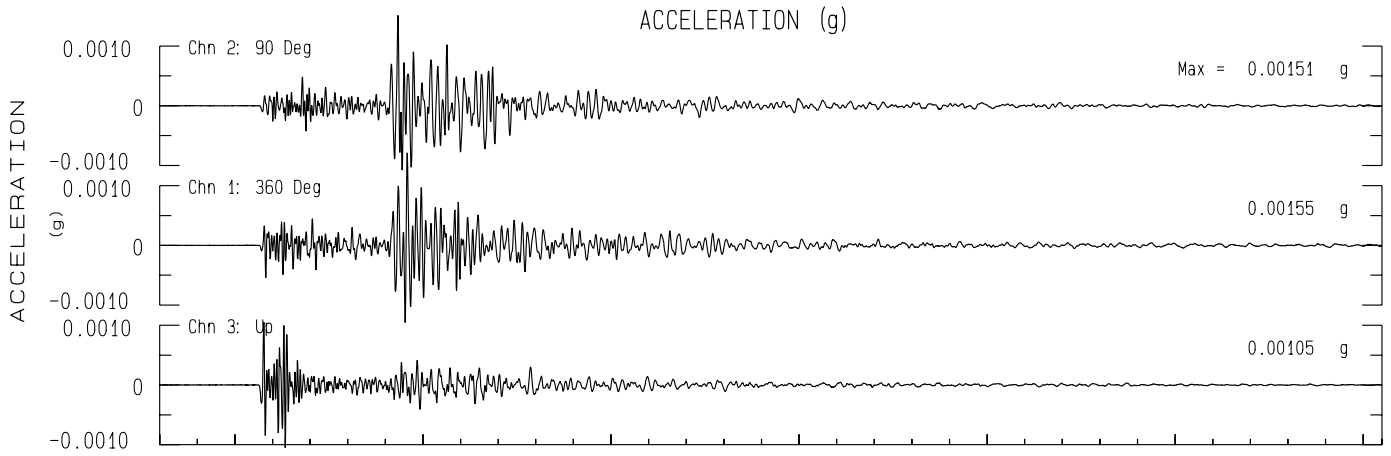

Bald Jesse, Humboldt County, CA BDSN Sta BJES
Rcrd of Wed Oct 23, 2024 23:58:24.7 PDT (Time Uncertain) (Unk)

Frequency Band Processed: 3.3 secs to 40.0 Hz

CISN/CSMIP Preliminary Strong Motion Processing - Subject to Revision

Bald Jesse, Humboldt County, CA Sta JES.B
Rcrd of Wed Oct 23, 2024 23:58:24.7 PDT
Frequency Band Processed: 3.3 secs to 40.0 Hz
Automated Strong Motion Processing - Preliminary and Subject to Revision