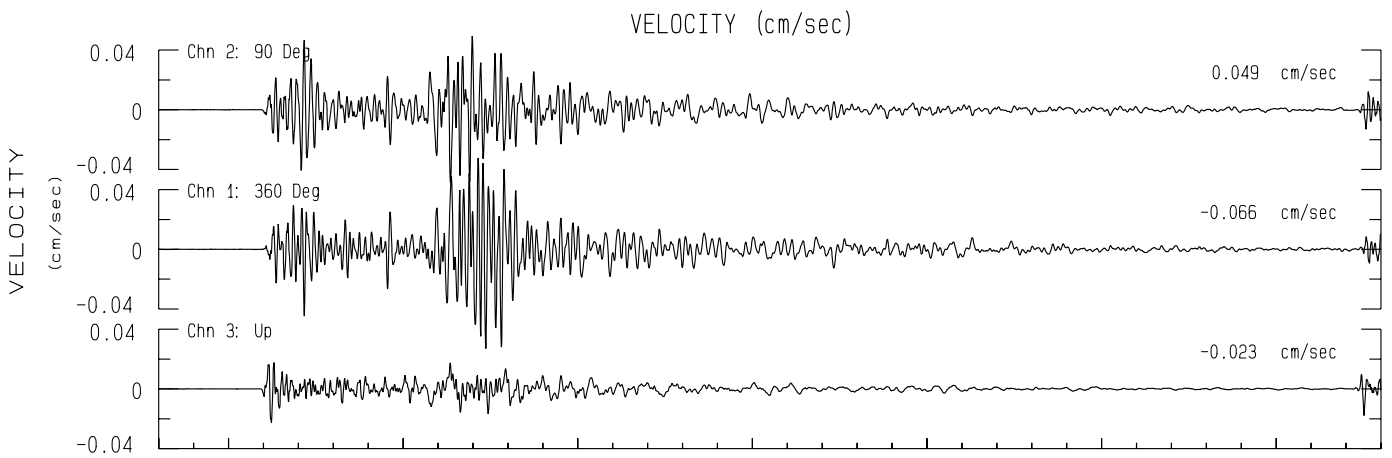

Black Lassic BDSN Sta BLAS
Rcrd of Wed Oct 23, 2024 23:58:27.8 PDT (Time Uncertain) (Unk)
Frequency Band Processed: 3.3 secs to 40.0 Hz
CISN/CSMIP Preliminary Strong Motion Processing - Subject to Revision

Black Lassic Sta LAS.B
Rcrd of Wed Oct 23, 2024 23:58:27.8 PDT
Frequency Band Processed: 3.3 secs to 40.0 Hz
Automated Strong Motion Processing - Preliminary and Subject to Revision