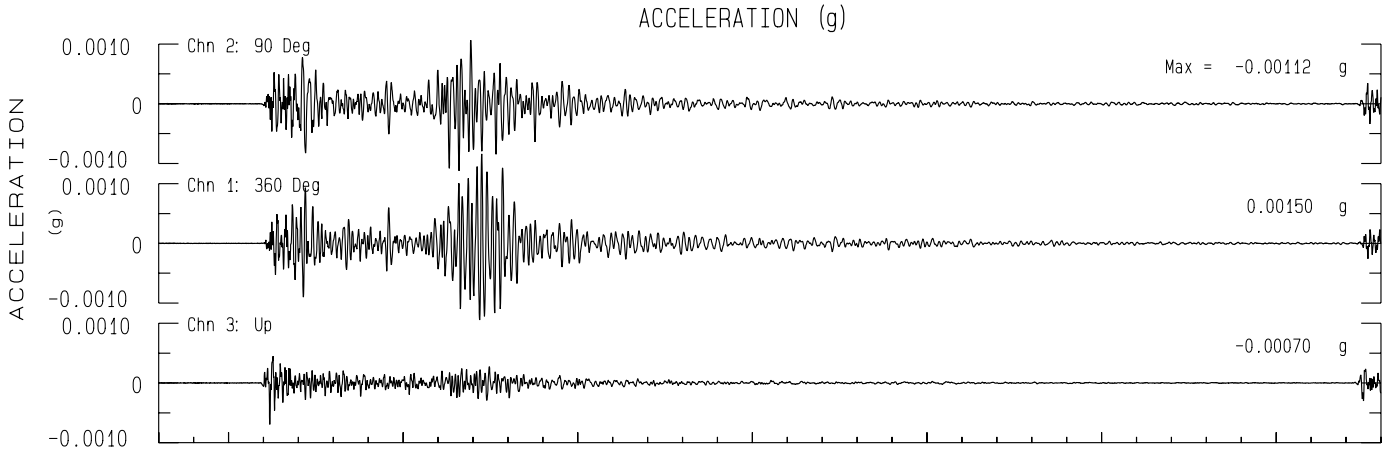

Black Lassic BDSN Sta BLAS
Rcrd of Wed Oct 23, 2024 23:58:27.8 PDT (Time Uncertain) (Unk)
Frequency Band Processed: 3.3 secs to 40.0 Hz
CISN/CSMIP Preliminary Strong Motion Processing - Subject to Revision

Black Lassic Sta LAS.B
Rcrd of Wed Oct 23, 2024 23:58:27.8 PDT
Frequency Band Processed: 3.3 secs to 40.0 Hz
Automated Strong Motion Processing - Preliminary and Subject to Revision