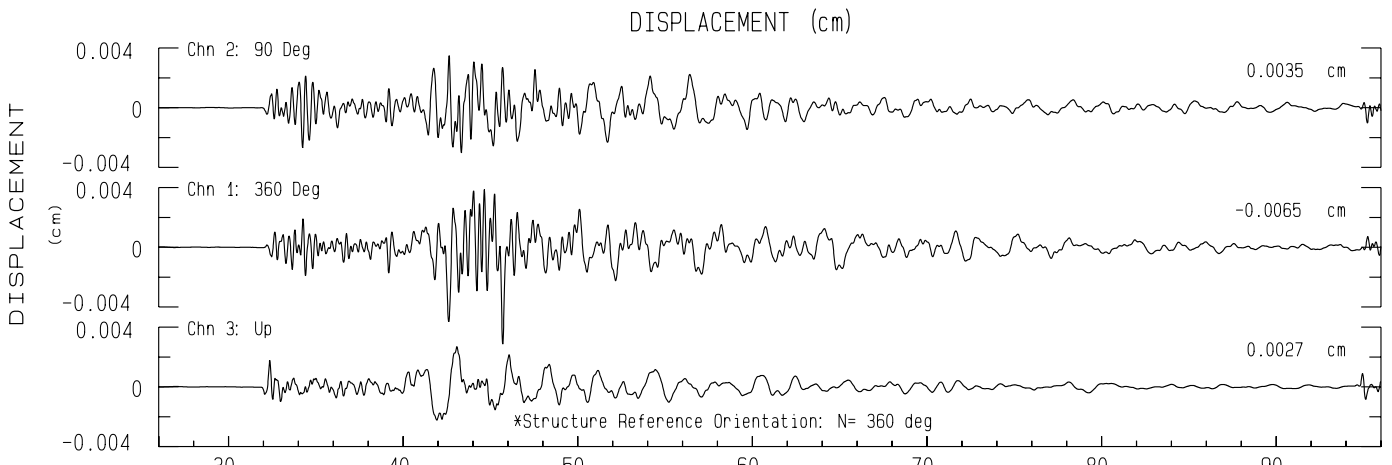

Black Lassic Sta LAS.B
Rcrd of Wed Oct 23, 2024 23:58:27.8 PDT
Frequency Band Processed: 3.3 secs to 40.0 Hz
Automated Strong Motion Processing - Preliminary and Subject to Revision