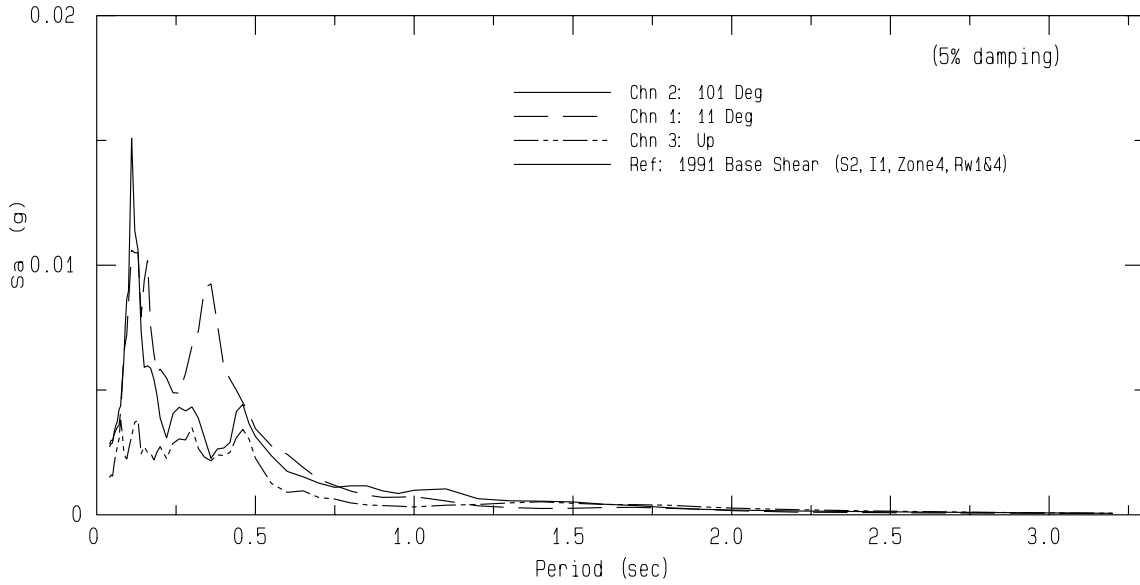

VELOCITY FOURIER SPECTRUM