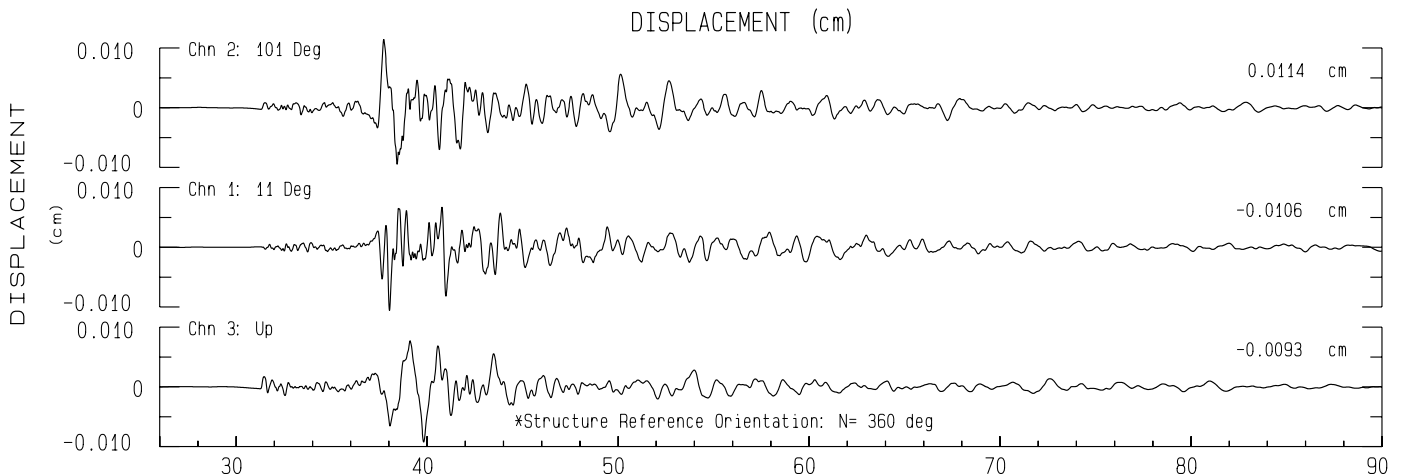

Briceland Vineyard, Redway, CA Sta RIC.B
Rcrd of Wed Oct 23, 2024 23:58:23.8 PDT
Frequency Band Processed: 3.3 secs to 40.0 Hz
Automated Strong Motion Processing - Preliminary and Subject to Revision

SPECTRAL ACCELERATION, Sa

VELOCITY FOURIER SPECTRUM