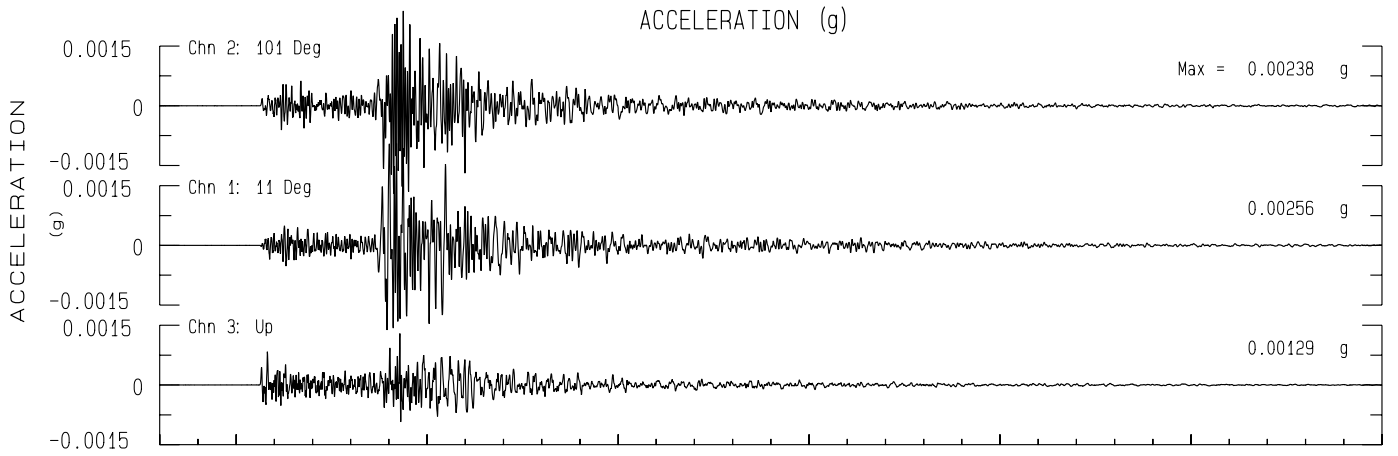

Briceland Vineyard, Redway, CA BDSN Sta BRIC
Rcrd of Wed Oct 23, 2024 23:58:23.8 PDT (Time Uncertain) (Unk)

Frequency Band Processed: 3.3 secs to 40.0 Hz

CISN/CSMIP Preliminary Strong Motion Processing - Subject to Revision

Briceland Vineyard, Redway, CA Sta RIC.B
Rcrd of Wed Oct 23, 2024 23:58:23.8 PDT
Frequency Band Processed: 3.3 secs to 40.0 Hz
Automated Strong Motion Processing - Preliminary and Subject to Revision

SPECTRAL ACCELERATION, Sa

VELOCITY FOURIER SPECTRUM