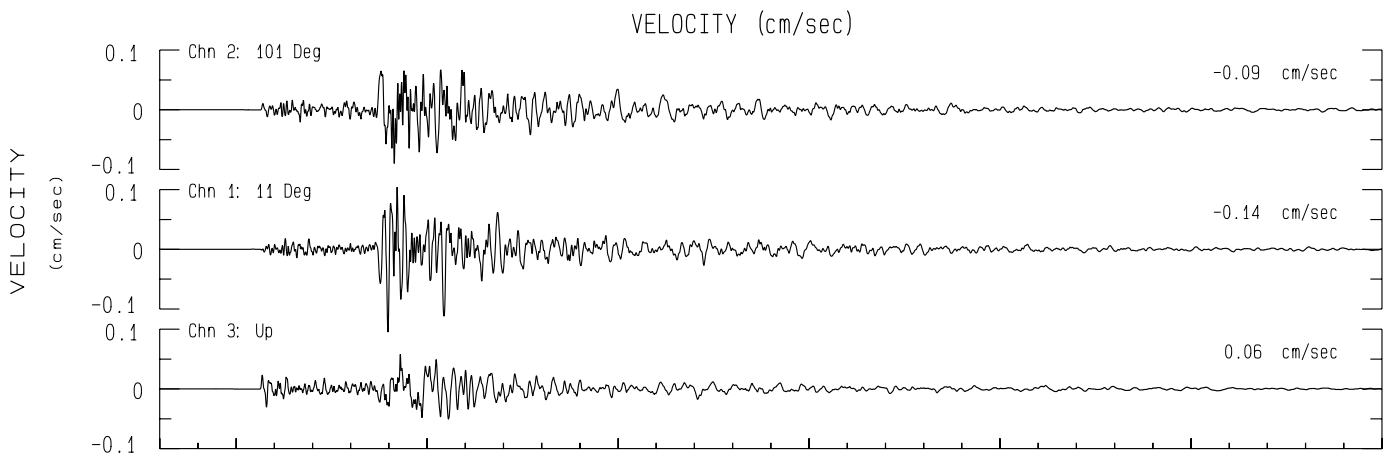

Briceland Vineyard, Redway, CA Sta RIC.B
Rcrd of Wed Oct 23, 2024 23:58:23.8 PDT
Frequency Band Processed: 3.3 secs to 40.0 Hz
Automated Strong Motion Processing - Preliminary and Subject to Revision

SPECTRAL ACCELERATION, Sa

VELOCITY FOURIER SPECTRUM