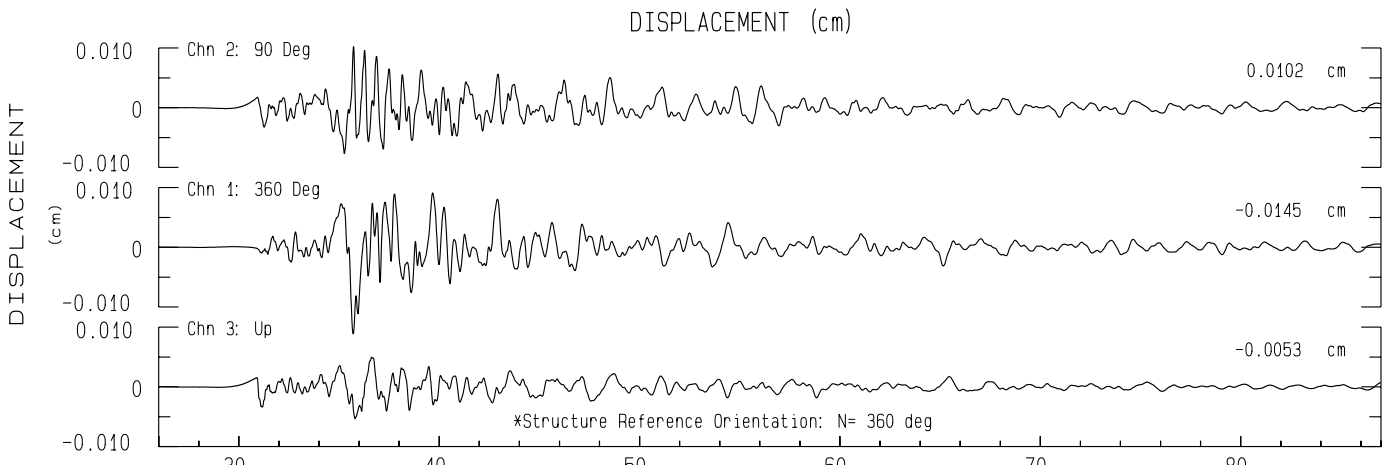

Grasshopper Mountain BSN Sta GHOP
Rcrd of Wed Oct 23, 2024 23:58:22.0 PDT (Time Uncertain) (Unk)
Frequency Band Processed: 3.3 secs to 40.0 Hz
CISN/CSMIP Preliminary Strong Motion Processing - Subject to Revision

Grasshopper Mountain Sta HOP.B
Rcrd of Wed Oct 23, 2024 23:58:22.0 PDT
Frequency Band Processed: 3.3 secs to 40.0 Hz
Automated Strong Motion Processing - Preliminary and Subject to Revision