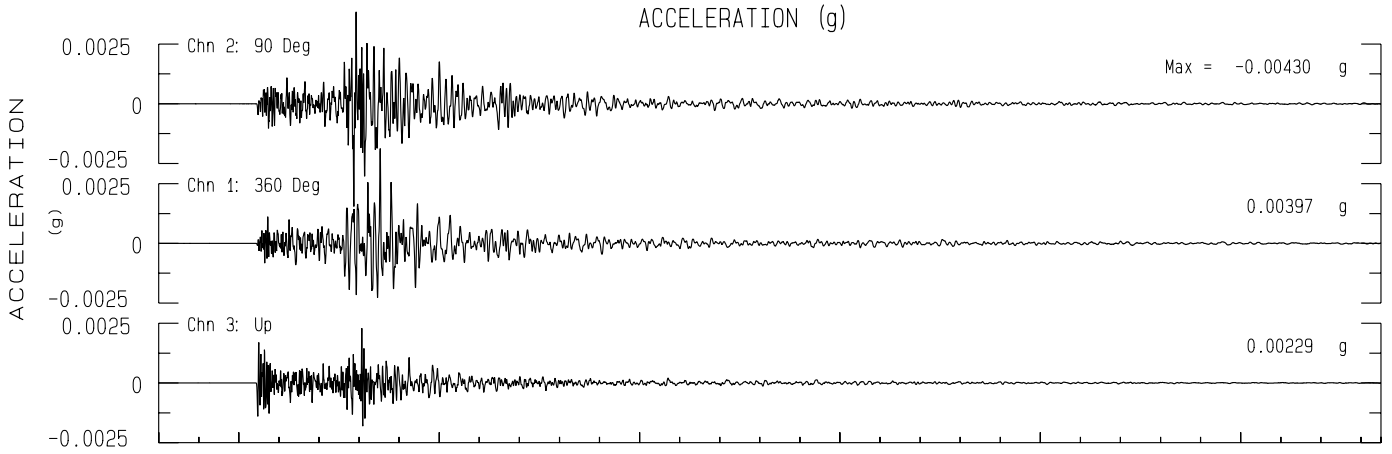

Grasshopper Mountain BSN Sta GHOP
Rcrd of Wed Oct 23, 2024 23:58:22.0 PDT (Time Uncertain) (Unk)
Frequency Band Processed: 3.3 secs to 40.0 Hz
CISN/CSMIP Preliminary Strong Motion Processing - Subject to Revision

Grasshopper Mountain Sta HOP.B
Rcrd of Wed Oct 23, 2024 23:58:22.0 PDT
Frequency Band Processed: 3.3 secs to 40.0 Hz
Automated Strong Motion Processing - Preliminary and Subject to Revision