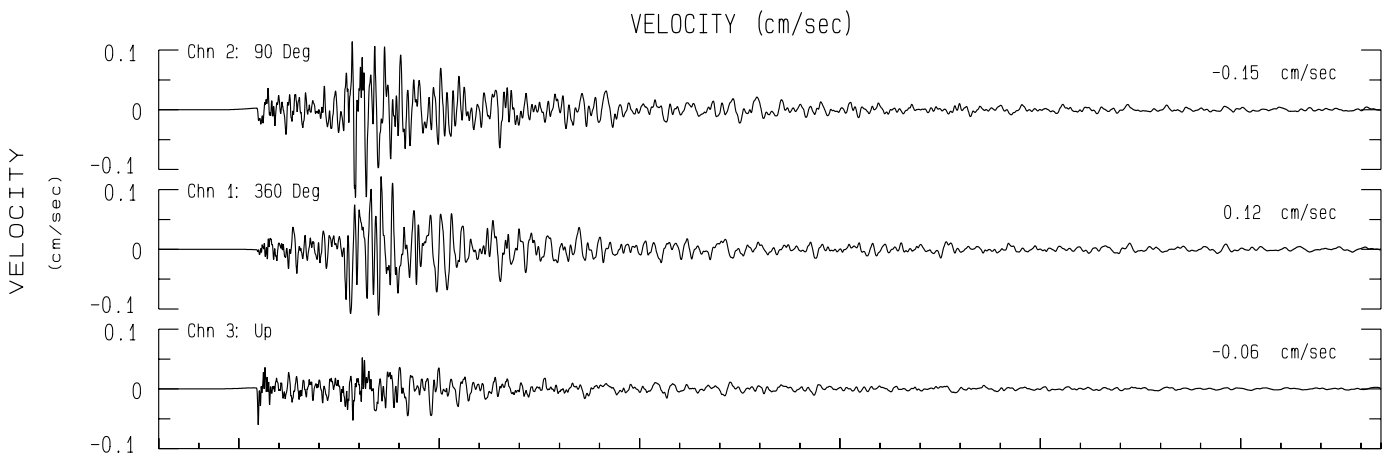

Grasshopper Mountain BSN Sta GHOP
Rcrd of Wed Oct 23, 2024 23:58:22.0 PDT (Time Uncertain) (Unk)
Frequency Band Processed: 3.3 secs to 40.0 Hz
CISN/CSMIP Preliminary Strong Motion Processing - Subject to Revision

Grasshopper Mountain Sta HOP.B
Rcrd of Wed Oct 23, 2024 23:58:22.0 PDT
Frequency Band Processed: 3.3 secs to 40.0 Hz
Automated Strong Motion Processing - Preliminary and Subject to Revision