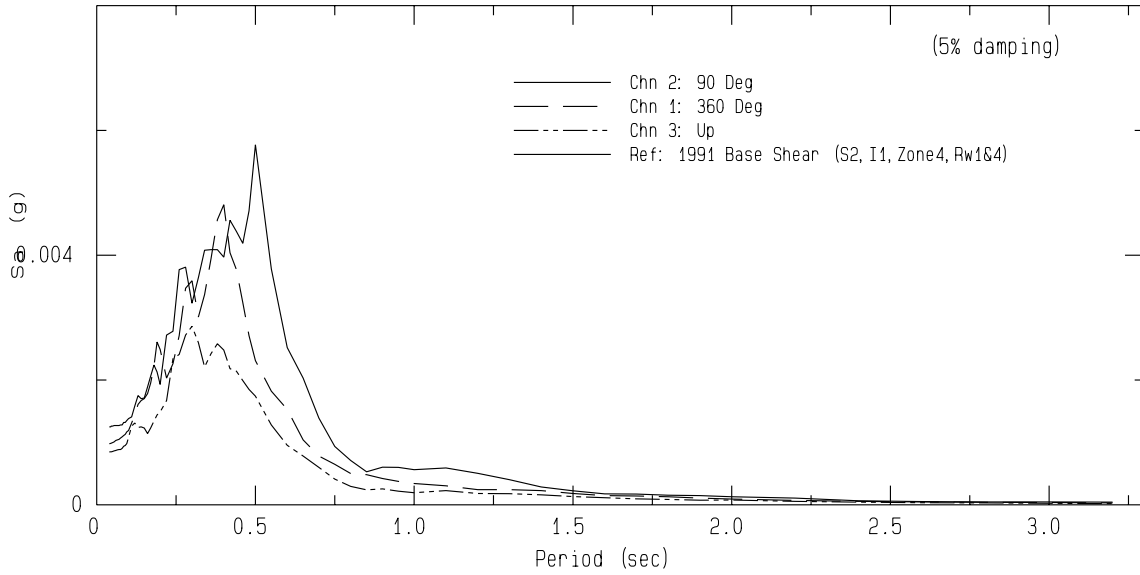

Tule Creek, Hayfork, CA BDN Sta HAYF
Rcrd of Wed Oct 23, 2024 23:58:32.1 PDT (Time Uncertain) (Unk)
Frequency Band Processed: 3.3 secs to 40.0 Hz
CISN/CSMIP Preliminary Strong Motion Processing - Subject to Revision

Tule Creek, Hayfork, CA Sta AYF.B
Rcrd of Wed Oct 23, 2024 23:58:32.1 PDT
Frequency Band Processed: 3.3 secs to 40.0 Hz
Automated Strong Motion Processing - Preliminary and Subject to Revision

SPECTRAL ACCELERATION, Sa

VELOCITY FOURIER SPECTRUM