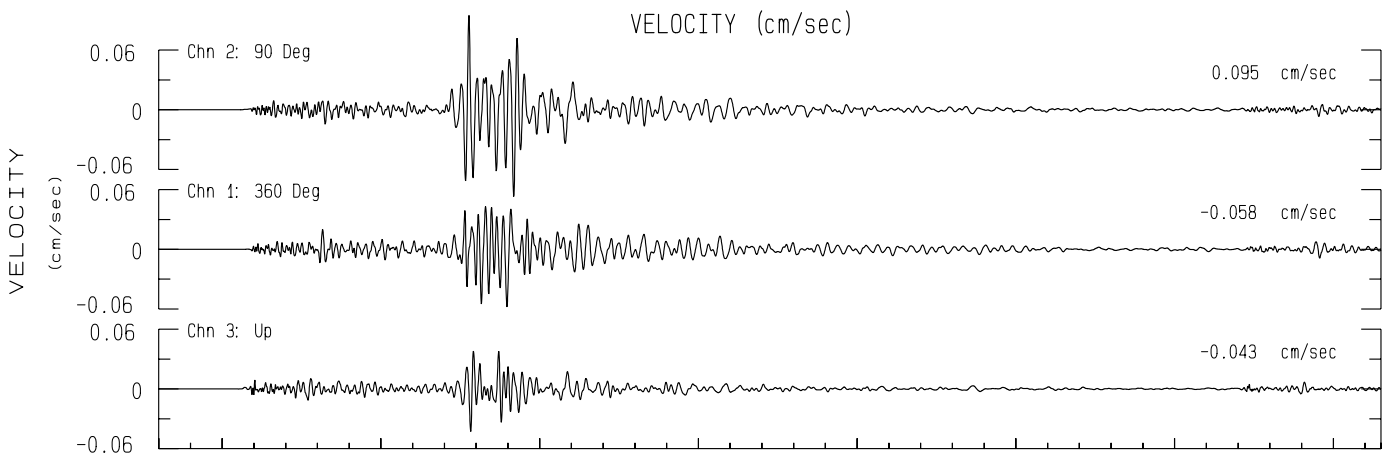

Tule Creek, Hayfork, CA BDN Sta HAYF
Rcrd of Wed Oct 23, 2024 23:58:32.1 PDT (Time Uncertain) (Unk)
Frequency Band Processed: 3.3 secs to 40.0 Hz
CISN/CSMIP Preliminary Strong Motion Processing - Subject to Revision

Tule Creek, Hayfork, CA Sta AYF.B
Rcrd of Wed Oct 23, 2024 23:58:32.1 PDT
Frequency Band Processed: 3.3 secs to 40.0 Hz
Automated Strong Motion Processing - Preliminary and Subject to Revision

SPECTRAL ACCELERATION, Sa

VELOCITY FOURIER SPECTRUM