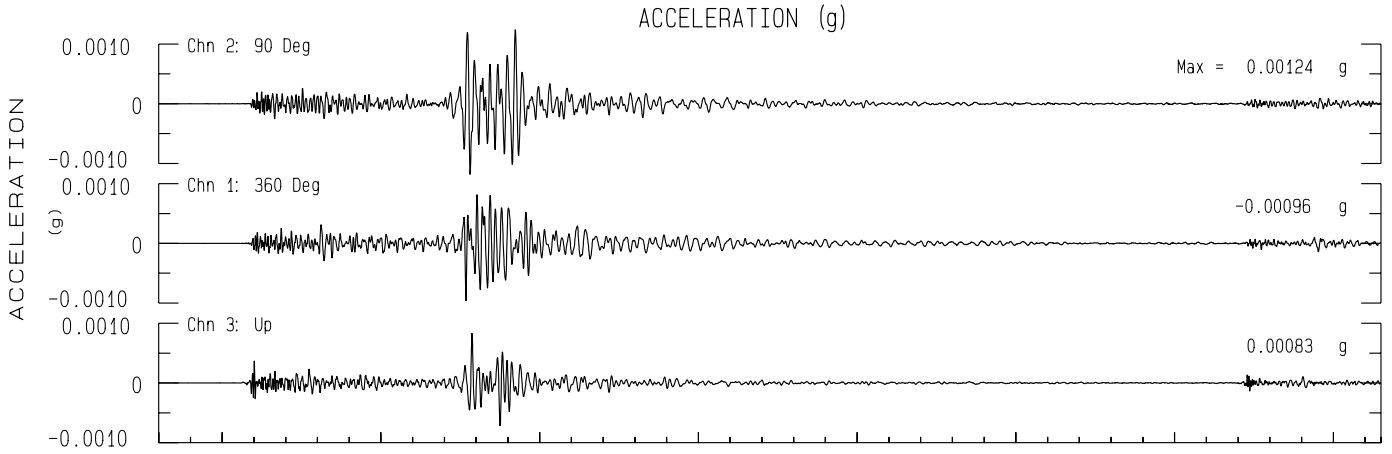

Tule Creek, Hayfork, CA BDN Sta HAYF
Rcrd of Wed Oct 23, 2024 23:58:32.1 PDT (Time Uncertain) (Unk)
Frequency Band Processed: 3.3 secs to 40.0 Hz
CISN/CSMIP Preliminary Strong Motion Processing - Subject to Revision

Tule Creek, Hayfork, CA Sta AYF.B
Rcrd of Wed Oct 23, 2024 23:58:32.1 PDT
Frequency Band Processed: 3.3 secs to 40.0 Hz
Automated Strong Motion Processing - Preliminary and Subject to Revision

SPECTRAL ACCELERATION, Sa

VELOCITY FOURIER SPECTRUM