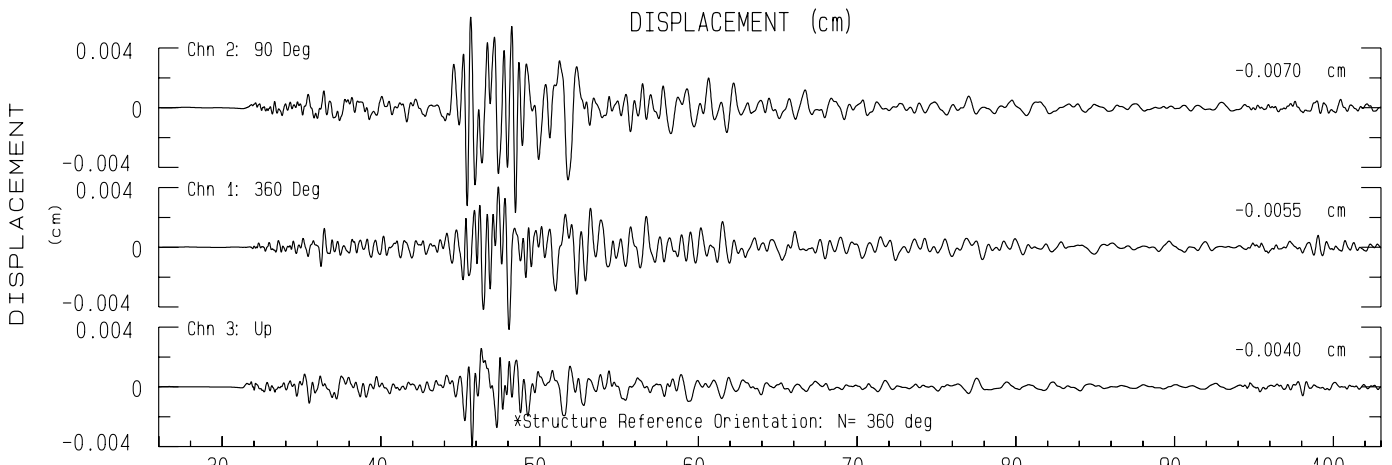

Tule Creek, Hayfork, CA BDN Sta HAYF
Rcrd of Wed Oct 23, 2024 23:58:32.1 PDT (Time Uncertain) (Unk)
Frequency Band Processed: 3.3 secs to 40.0 Hz
CISN/CSMIP Preliminary Strong Motion Processing - Subject to Revision

Tule Creek, Hayfork, CA Sta AYF.B
Rcrd of Wed Oct 23, 2024 23:58:32.1 PDT
Frequency Band Processed: 3.3 secs to 40.0 Hz
Automated Strong Motion Processing - Preliminary and Subject to Revision

SPECTRAL ACCELERATION, Sa

VELOCITY FOURIER SPECTRUM