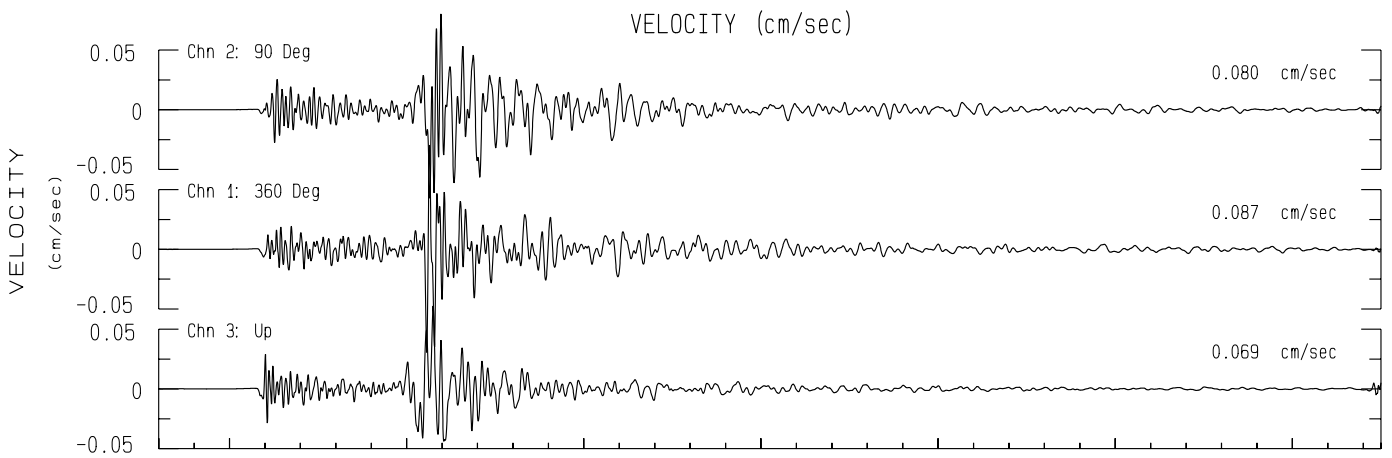

Kneeland/Ashfield Ridge BDSN Sta KNEE
Rcrd of Wed Oct 23, 2024 23:58:26.7 PDT (Time Uncertain) (Unk)
Frequency Band Processed: 3.3 secs to 40.0 Hz
CISN/CSMIP Preliminary Strong Motion Processing - Subject to Revision

Kneeland/Ashfield Ridge Sta NEE.B
Rcrd of Wed Oct 23, 2024 23:58:26.7 PDT
Frequency Band Processed: 3.3 secs to 40.0 Hz
Automated Strong Motion Processing - Preliminary and Subject to Revision