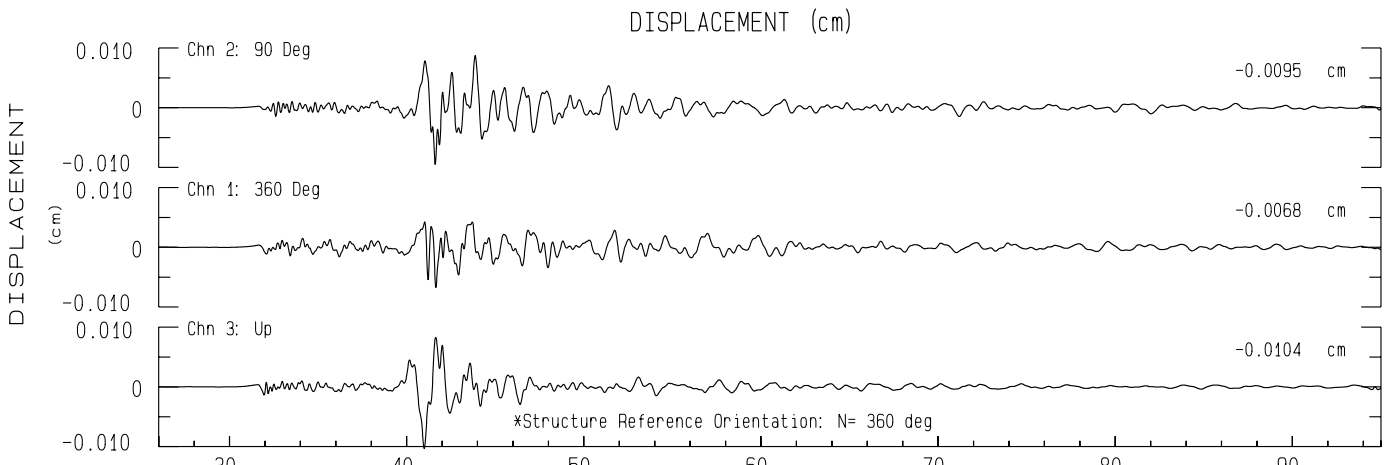

Kneeland/Ashfield Ridge BDSN Sta KNEE
Rcrd of Wed Oct 23, 2024 23:58:26.7 PDT (Time Uncertain) (Unk)
Frequency Band Processed: 3.3 secs to 40.0 Hz
CISN/CSMIP Preliminary Strong Motion Processing - Subject to Revision

Kneeland/Ashfield Ridge Sta NEE.B
Rcrd of Wed Oct 23, 2024 23:58:26.7 PDT
Frequency Band Processed: 3.3 secs to 40.0 Hz
Automated Strong Motion Processing - Preliminary and Subject to Revision