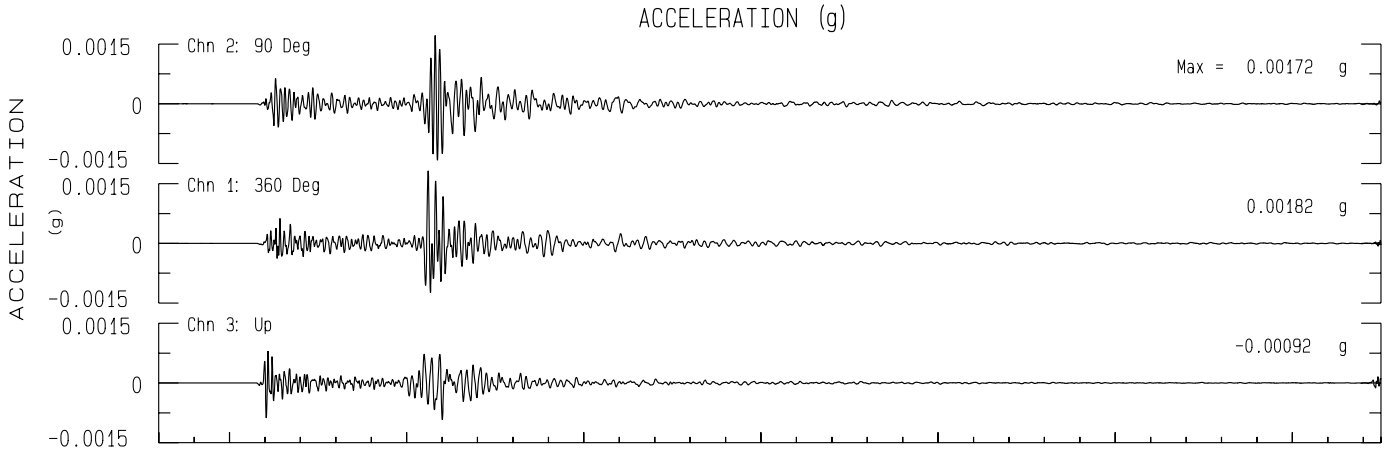

Kneeland/Ashfield Ridge BDSN Sta KNEE
Rcrd of Wed Oct 23, 2024 23:58:26.7 PDT (Time Uncertain) (Unk)
Frequency Band Processed: 3.3 secs to 40.0 Hz
CISN/CSMIP Preliminary Strong Motion Processing - Subject to Revision

Kneeland/Ashfield Ridge Sta NEE.B
Rcrd of Wed Oct 23, 2024 23:58:26.7 PDT
Frequency Band Processed: 3.3 secs to 40.0 Hz
Automated Strong Motion Processing - Preliminary and Subject to Revision