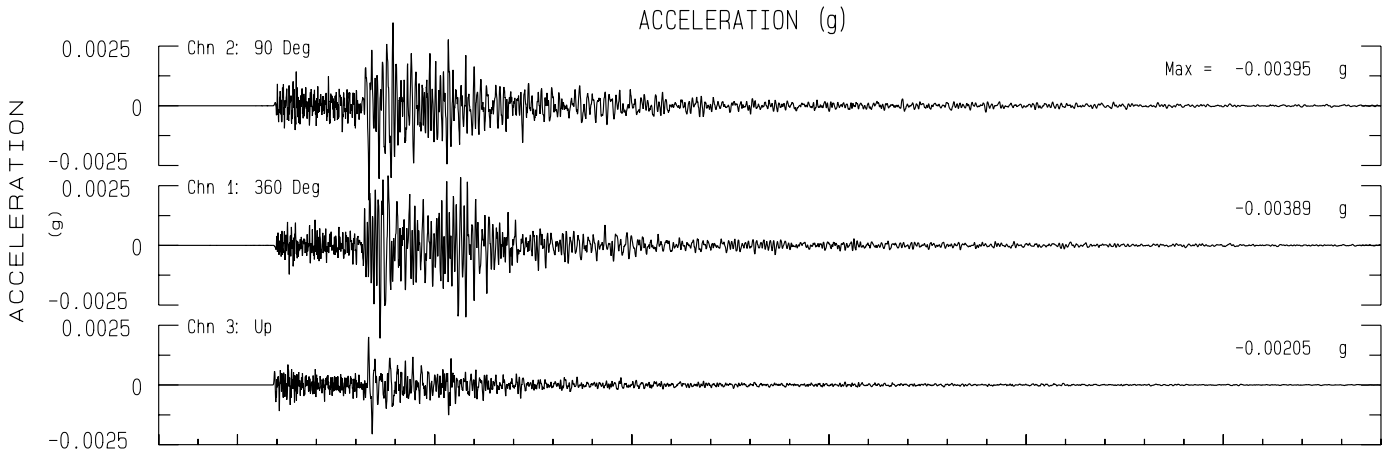

Paradise Ridge Sta RDS.B
Rcrd of Wed Oct 23, 2024 23:58:22.3 PDT
Frequency Band Processed: 3.3 secs to 40.0 Hz
Automated Strong Motion Processing - Preliminary and Subject to Revision