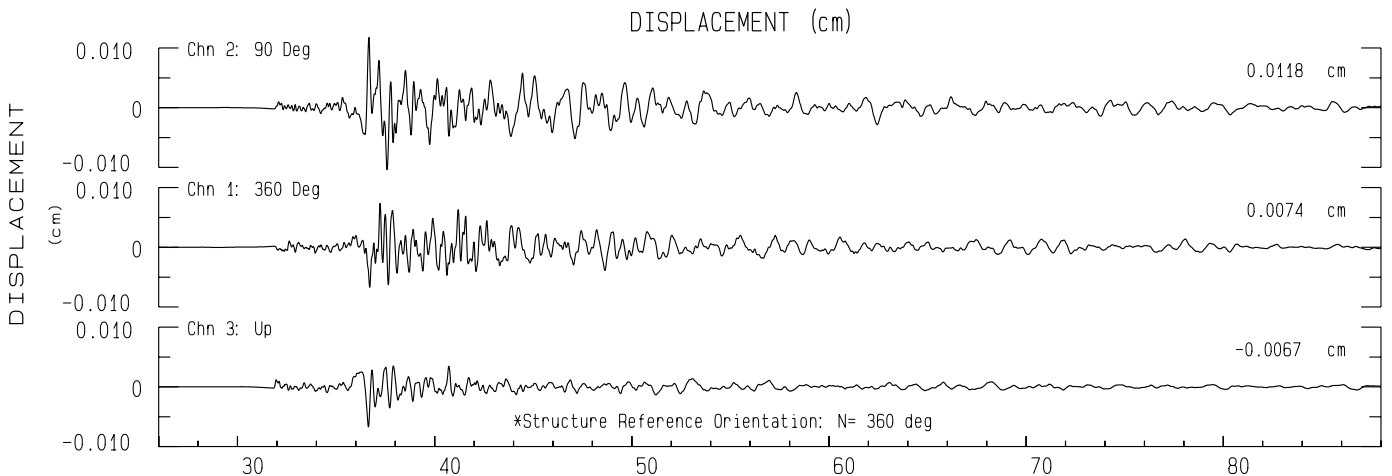

Paradise Ridge Sta RDS.B
Rcrd of Wed Oct 23, 2024 23:58:22.3 PDT
Frequency Band Processed: 3.3 secs to 40.0 Hz
Automated Strong Motion Processing - Preliminary and Subject to Revision