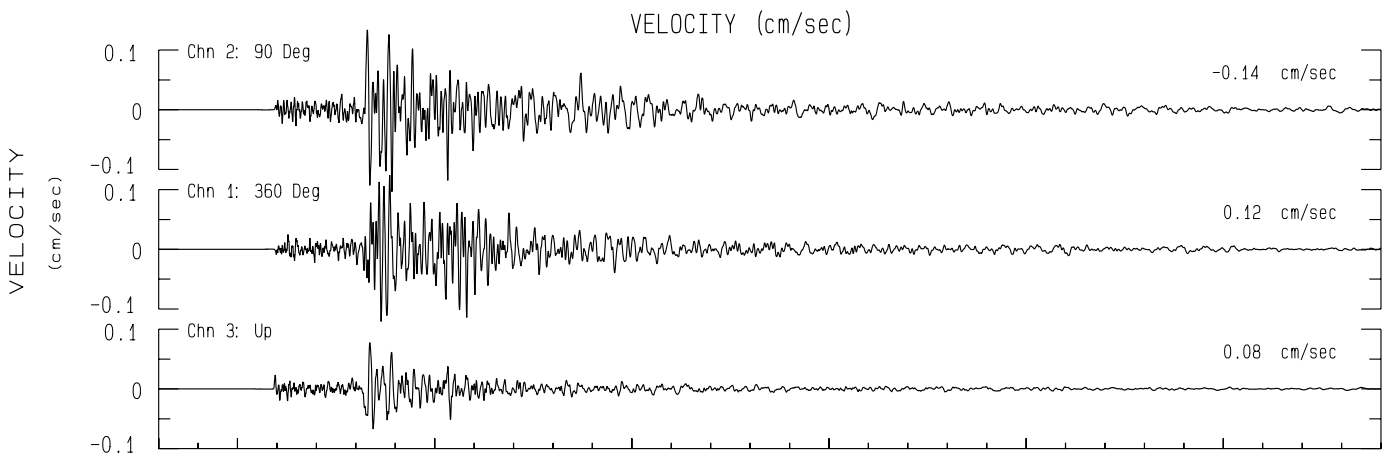

Paradise Ridge BSN Sta PRDS
Rcrd of Wed Oct 23, 2024 23:58:22.3 PDT (Time Uncertain) (Unk)
Frequency Band Processed: 3.3 secs to 40.0 Hz
CISN/CSMIP Preliminary Strong Motion Processing - Subject to Revision

Paradise Ridge Sta RDS.B
Rcrd of Wed Oct 23, 2024 23:58:22.3 PDT
Frequency Band Processed: 3.3 secs to 40.0 Hz
Automated Strong Motion Processing - Preliminary and Subject to Revision