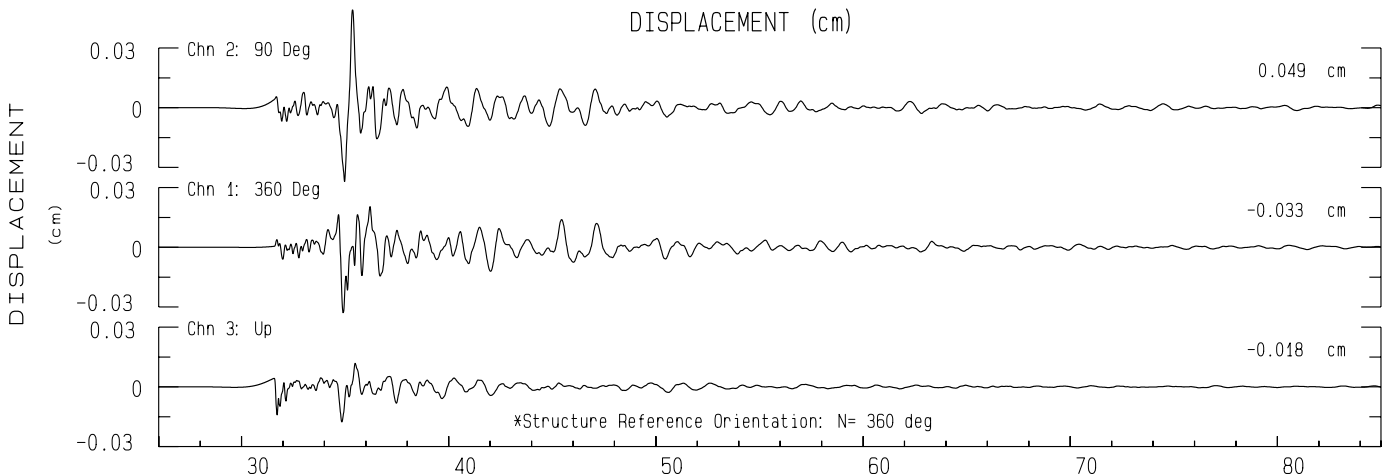

Rainbow Ridge, Humboldt, CA BDSN Sta RBOW
Rcrd of Wed Oct 23, 2024 23:58:20.4 PDT (Time Uncertain) (Unk)
Frequency Band Processed: 3.3 secs to 40.0 Hz
CISN/CSMIP Preliminary Strong Motion Processing - Subject to Revision

Rainbow Ridge, Humboldt, CA Sta BOW.B
Rcd of Wed Oct 23, 2024 23:58:20.4 PDT
Frequency Band Processed: 3.3 secs to 40.0 Hz
Automated Strong Motion Processing - Preliminary and Subject to Revision