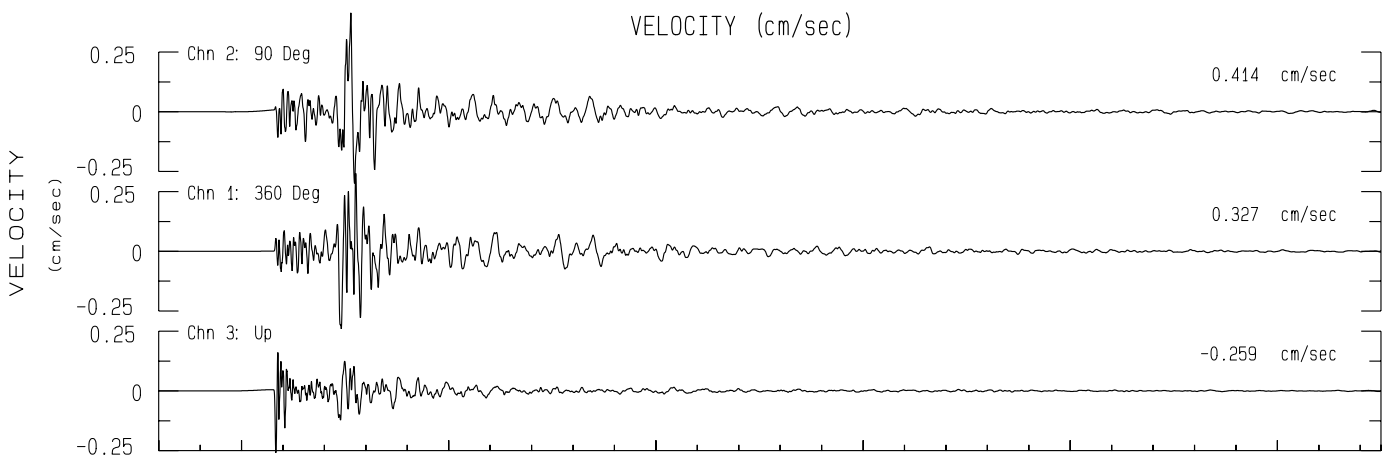

Rainbow Ridge, Humboldt, CA BDSN Sta RBOW
Rcrd of Wed Oct 23, 2024 23:58:20.4 PDT (Time Uncertain) (Unk)
Frequency Band Processed: 3.3 secs to 40.0 Hz
CISN/CSMIP Preliminary Strong Motion Processing - Subject to Revision

Rainbow Ridge, Humboldt, CA Sta BOW.B
Rcd of Wed Oct 23, 2024 23:58:20.4 PDT
Frequency Band Processed: 3.3 secs to 40.0 Hz
Automated Strong Motion Processing - Preliminary and Subject to Revision