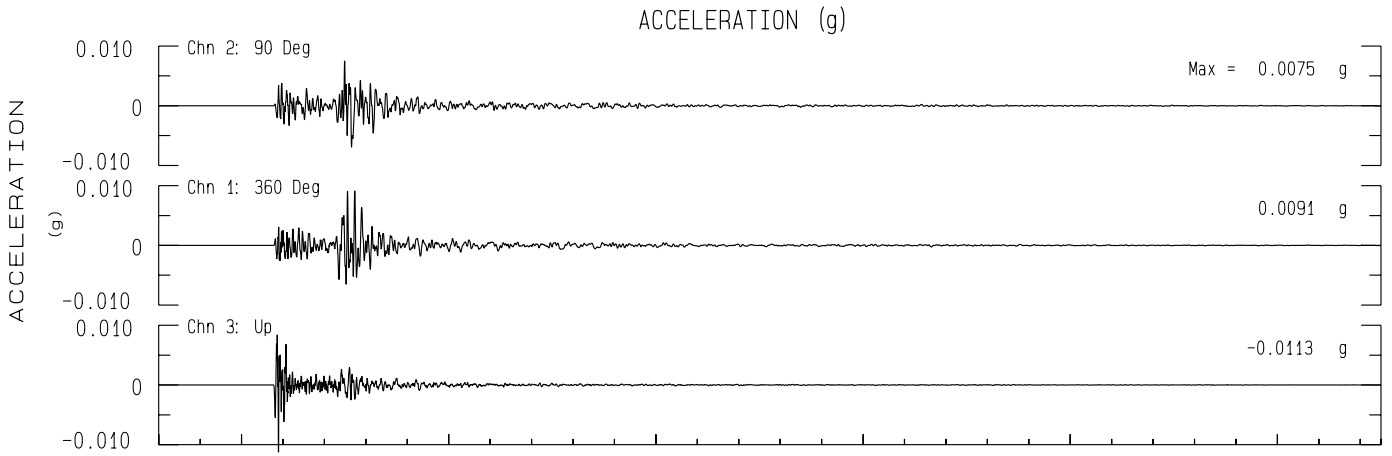

Rainbow Ridge, Humboldt, CA BDSN Sta RBOW
Rcrd of Wed Oct 23, 2024 23:58:20.4 PDT (Time Uncertain) (Unk)
Frequency Band Processed: 3.3 secs to 40.0 Hz
CISN/CSMIP Preliminary Strong Motion Processing - Subject to Revision

Rainbow Ridge, Humboldt, CA Sta BOW.B
Rcd of Wed Oct 23, 2024 23:58:20.4 PDT
Frequency Band Processed: 3.3 secs to 40.0 Hz
Automated Strong Motion Processing - Preliminary and Subject to Revision