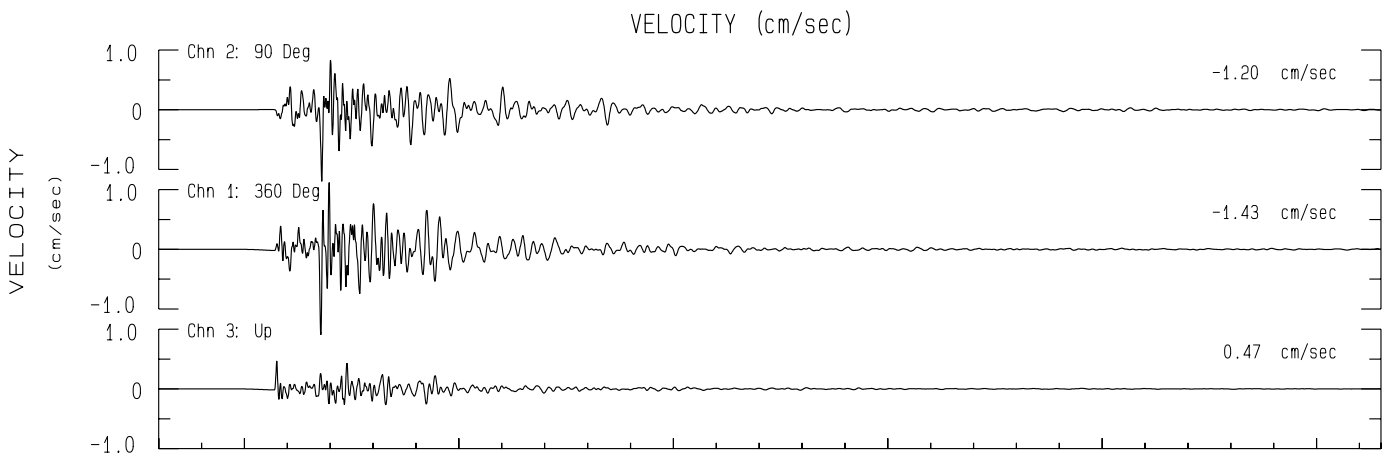

Walker Ranch; near Petrolia CA BDSN Sta WLKR  
 Rcrd of Wed Oct 23, 2024 23:58:19.3 PDT (Time Uncertain) (Unk)  
 Frequency Band Processed: 3.3 secs to 40.0 Hz  
 CISN/CSMIP Preliminary Strong Motion Processing - Subject to Revision

Walker Ranch; near Petrolia CA Sta LKR.B  
Rcrd of Wed Oct 23, 2024 23:58:19.3 PDT  
Frequency Band Processed: 3.3 secs to 40.0 Hz  
Automated Strong Motion Processing - Preliminary and Subject to Revision