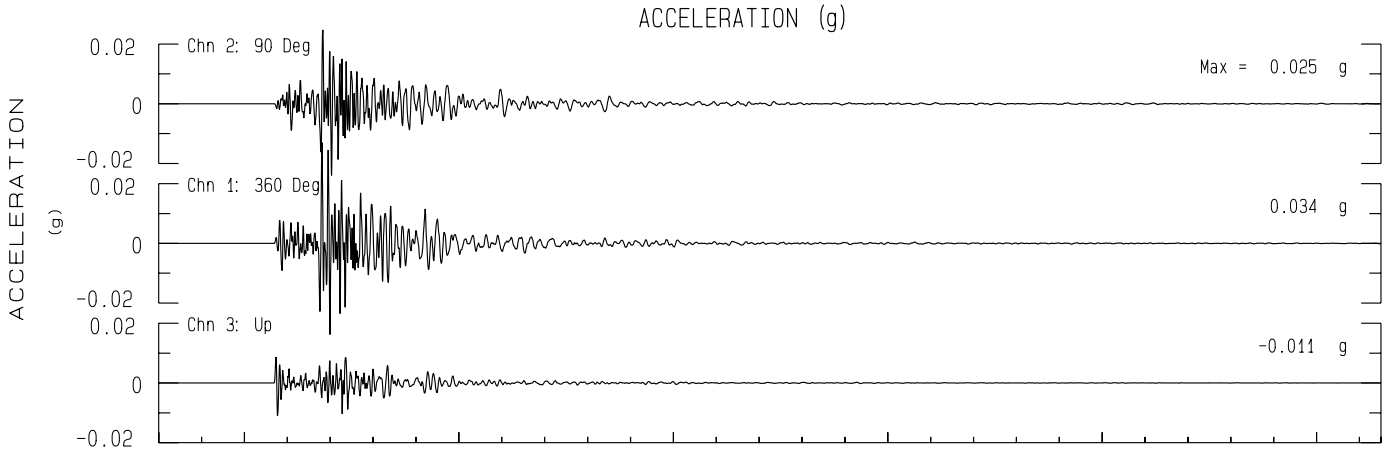

Walker Ranch; near Petrolia CA BDSN Sta WLKR  
 Rcrd of Wed Oct 23, 2024 23:58:19.3 PDT (Time Uncertain) (Unk)  
 Frequency Band Processed: 3.3 secs to 40.0 Hz  
 CISN/CSMIP Preliminary Strong Motion Processing - Subject to Revision

Walker Ranch; near Petrolia CA Sta LKR.B  
Rcrd of Wed Oct 23, 2024 23:58:19.3 PDT  
Frequency Band Processed: 3.3 secs to 40.0 Hz  
Automated Strong Motion Processing - Preliminary and Subject to Revision