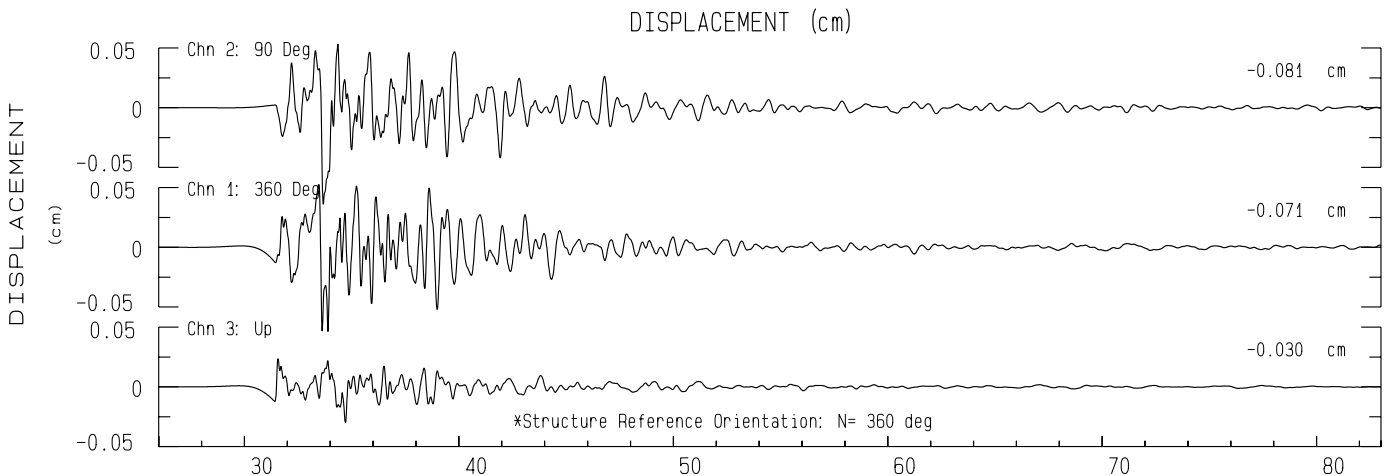

Walker Ranch; near Petrolia CA BDSN Sta WLKR  
 Rcrd of Wed Oct 23, 2024 23:58:19.3 PDT (Time Uncertain) (Unk)  
 Frequency Band Processed: 3.3 secs to 40.0 Hz  
 CISN/CSMIP Preliminary Strong Motion Processing - Subject to Revision

Walker Ranch; near Petrolia CA Sta LKR.B  
Rcrd of Wed Oct 23, 2024 23:58:19.3 PDT  
Frequency Band Processed: 3.3 secs to 40.0 Hz  
Automated Strong Motion Processing - Preliminary and Subject to Revision