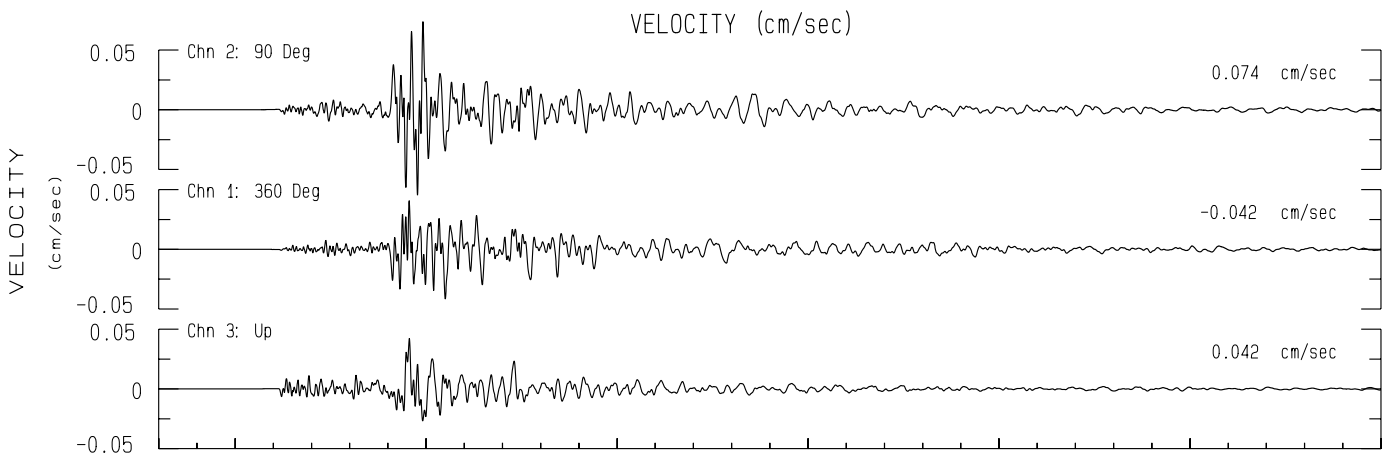

Burgh Ranch NCSN Sta KBU
Rcrd of Wed Oct 23, 2024 23:58:23.6 PDT (Time Uncertain) (Unk)
Frequency Band Processed: 3.3 secs to 40.0 Hz
CISN/CSMIP Preliminary Strong Motion Processing - Subject to Revision

Burgh Ranch Sta BU.NC
Rcrd of Wed Oct 23, 2024 23:58:23.6 PDT
Frequency Band Processed: 3.3 secs to 40.0 Hz
Automated Strong Motion Processing - Preliminary and Subject to Revision