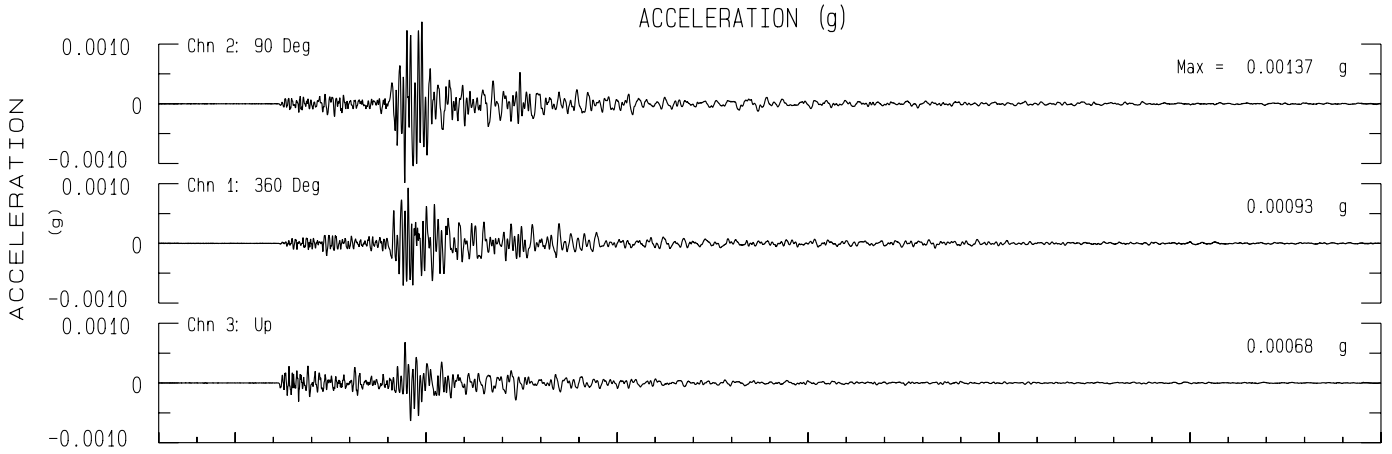

Burgh Ranch Sta BU.NC
Rcrd of Wed Oct 23, 2024 23:58:23.6 PDT
Frequency Band Processed: 3.3 secs to 40.0 Hz
Automated Strong Motion Processing - Preliminary and Subject to Revision