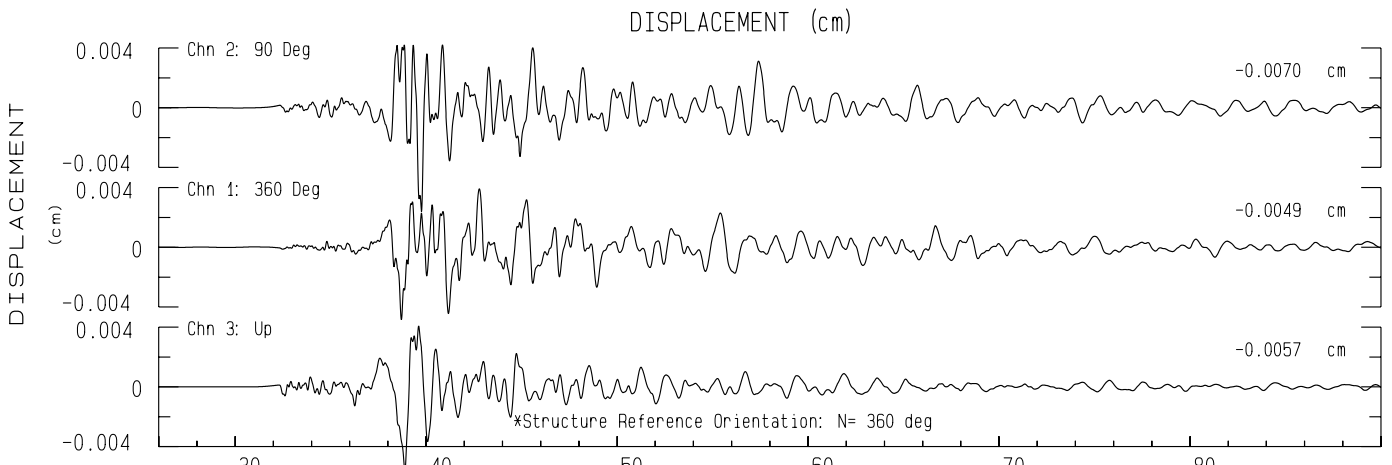

Burgh Ranch Sta BU.NC
Rcrd of Wed Oct 23, 2024 23:58:23.6 PDT
Frequency Band Processed: 3.3 secs to 40.0 Hz
Automated Strong Motion Processing - Preliminary and Subject to Revision