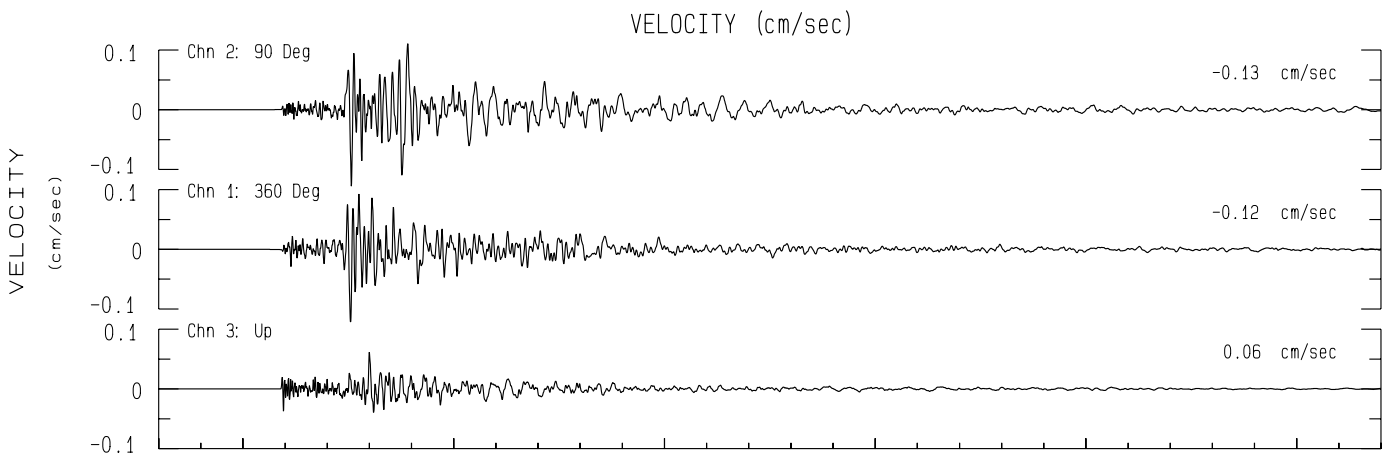

Slide Mountain NCSN Sta KSM
Rcrd of Wed Oct 23, 2024 23:58:20.2 PDT (Time Uncertain) (Unk)
Frequency Band Processed: 3.3 secs to 40.0 Hz
CISN/CSMIP Preliminary Strong Motion Processing - Subject to Revision

Slide Mountain Sta SM.NC
Rcrd of Wed Oct 23, 2024 23:58:20.2 PDT
Frequency Band Processed: 3.3 secs to 40.0 Hz
Automated Strong Motion Processing - Preliminary and Subject to Revision

SPECTRAL ACCELERATION, S_a

VELOCITY FOURIER SPECTRUM