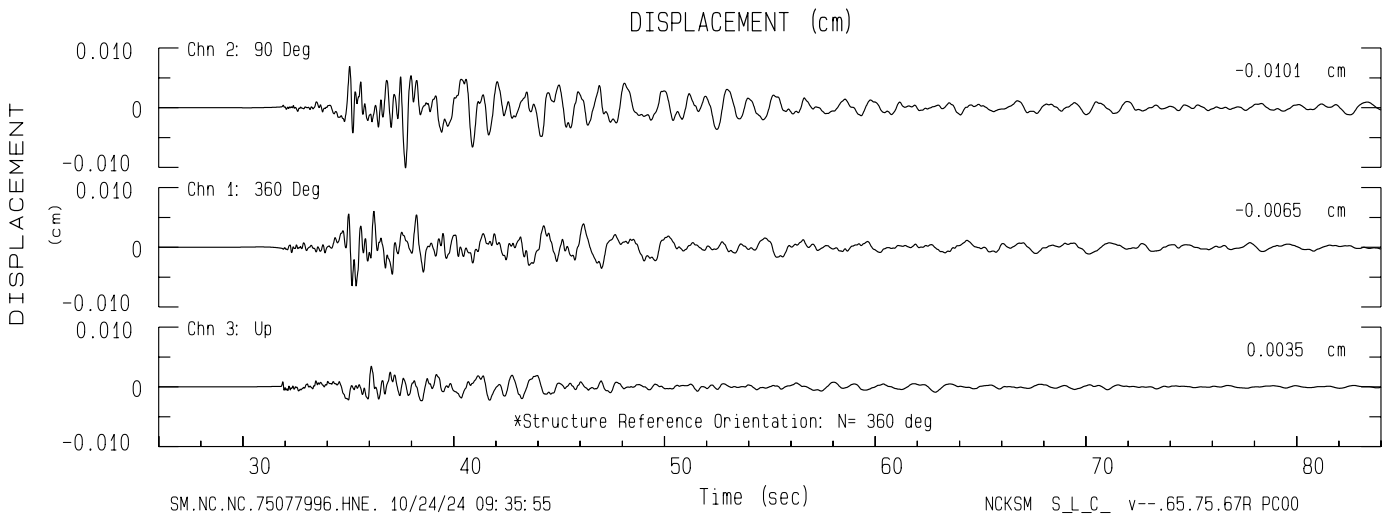

Slide Mountain NCSN Sta KSM
Rcrd of Wed Oct 23, 2024 23:58:20.2 PDT (Time Uncertain) (Unk)
Frequency Band Processed: 3.3 secs to 40.0 Hz
CISN/CSMIP Preliminary Strong Motion Processing - Subject to Revision

Slide Mountain Sta SM.NC
Rcrd of Wed Oct 23, 2024 23:58:20.2 PDT
Frequency Band Processed: 3.3 secs to 40.0 Hz
Automated Strong Motion Processing - Preliminary and Subject to Revision

SPECTRAL ACCELERATION, S_a

VELOCITY FOURIER SPECTRUM