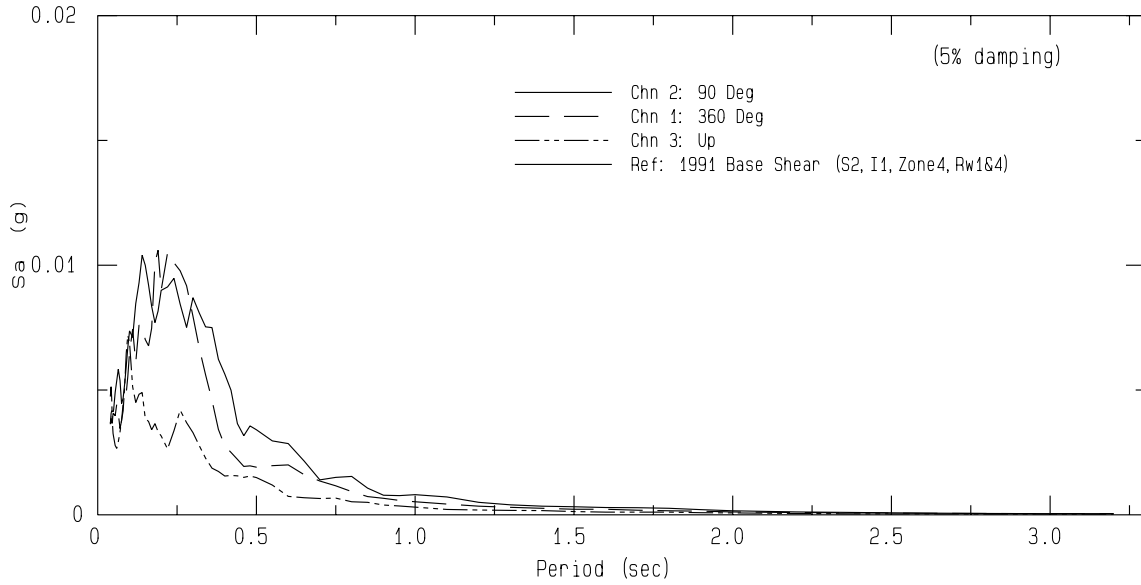

Slide Mountain Sta SM.NC
Rcrd of Wed Oct 23, 2024 23:58:20.2 PDT
Frequency Band Processed: 3.3 secs to 40.0 Hz
Automated Strong Motion Processing - Preliminary and Subject to Revision

SPECTRAL ACCELERATION, S_a

VELOCITY FOURIER SPECTRUM