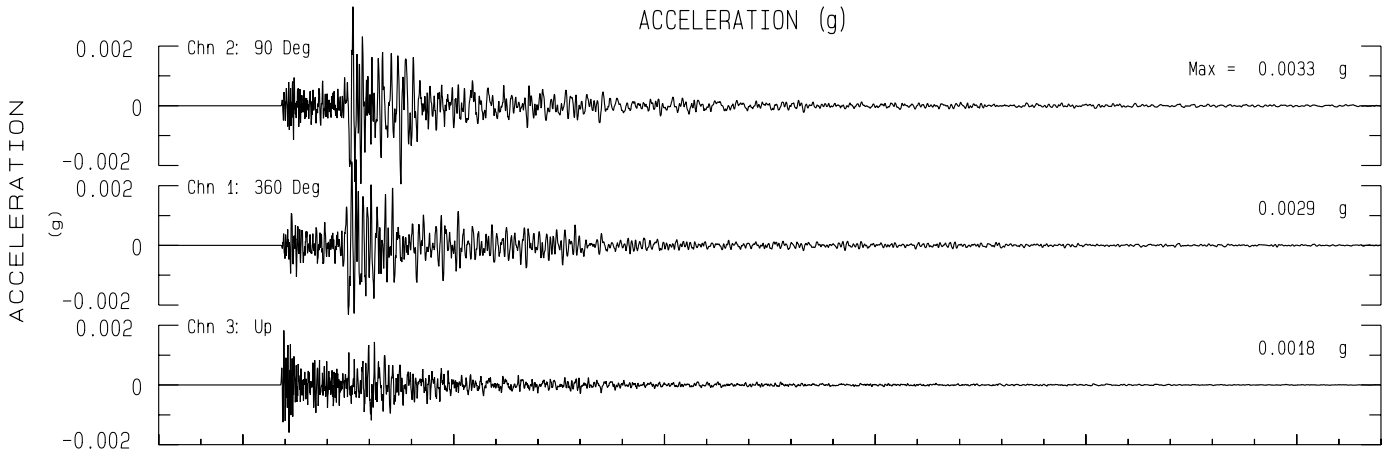

Slide Mountain Sta SM.NC
Rcrd of Wed Oct 23, 2024 23:58:20.2 PDT
Frequency Band Processed: 3.3 secs to 40.0 Hz
Automated Strong Motion Processing - Preliminary and Subject to Revision

SPECTRAL ACCELERATION, S_a

VELOCITY FOURIER SPECTRUM