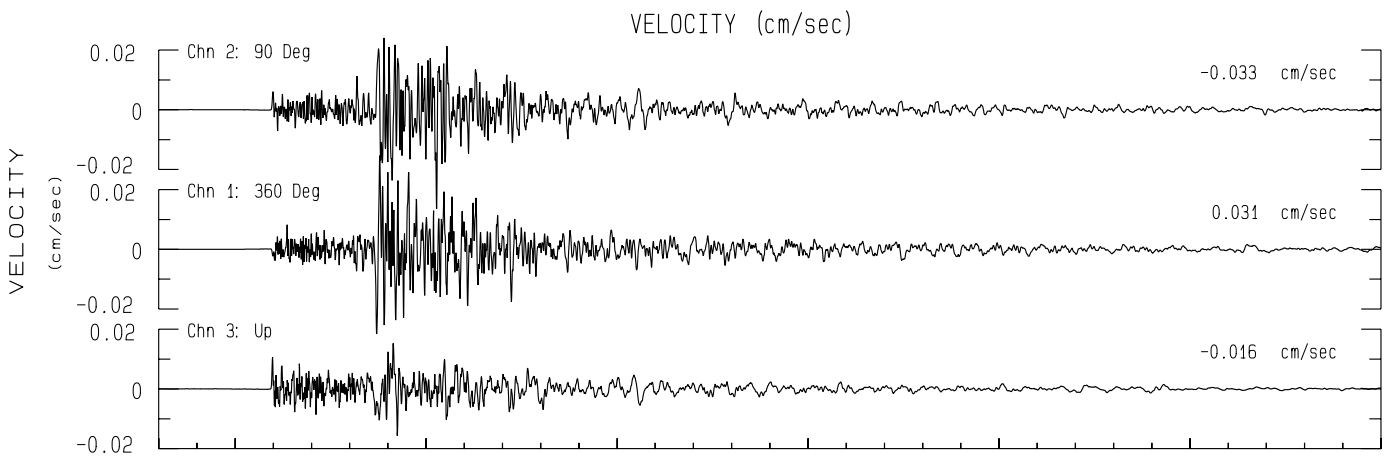

Thorn Junction NCSN Sta KTJ
Rcrd of Wed Oct 23, 2024 23:58:23.5 PDT (Time Uncertain) (Unk)
Frequency Band Processed: 3.3 secs to 40.0 Hz
CISN/CSMIP Preliminary Strong Motion Processing - Subject to Revision

Thorn Junction Sta TJ.NC
Rcrd of Wed Oct 23, 2024 23:58:23.5 PDT
Frequency Band Processed: 3.3 secs to 40.0 Hz
Automated Strong Motion Processing - Preliminary and Subject to Revision