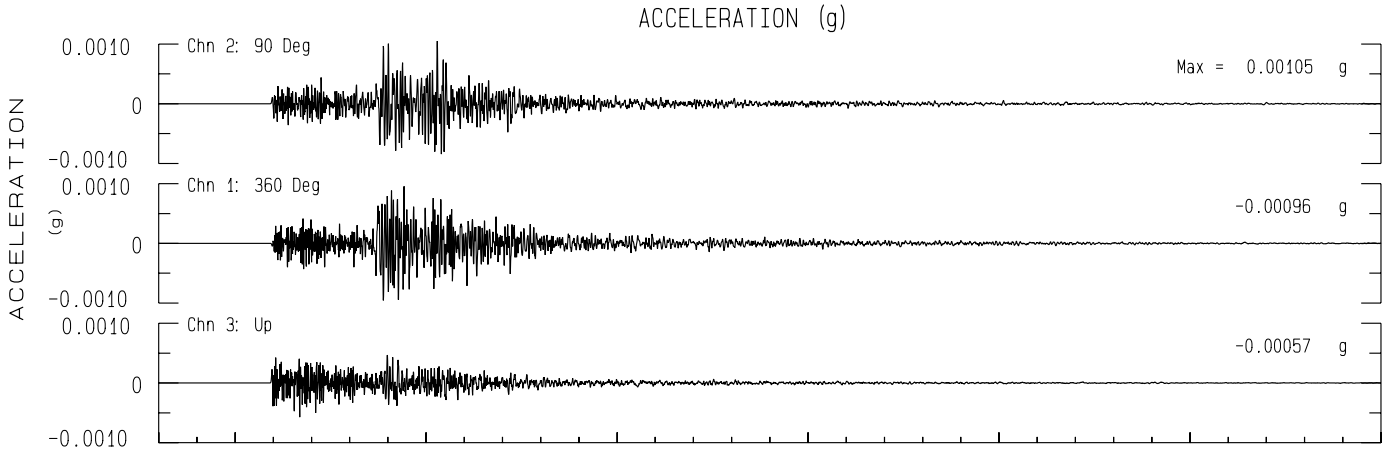

Thorn Junction NCSN Sta KTJ
Rcrd of Wed Oct 23, 2024 23:58:23.5 PDT (Time Uncertain) (Unk)
Frequency Band Processed: 3.3 secs to 40.0 Hz
CISN/CSMIP Preliminary Strong Motion Processing - Subject to Revision

Thorn Junction Sta TJ.NC
Rcrd of Wed Oct 23, 2024 23:58:23.5 PDT
Frequency Band Processed: 3.3 secs to 40.0 Hz
Automated Strong Motion Processing - Preliminary and Subject to Revision