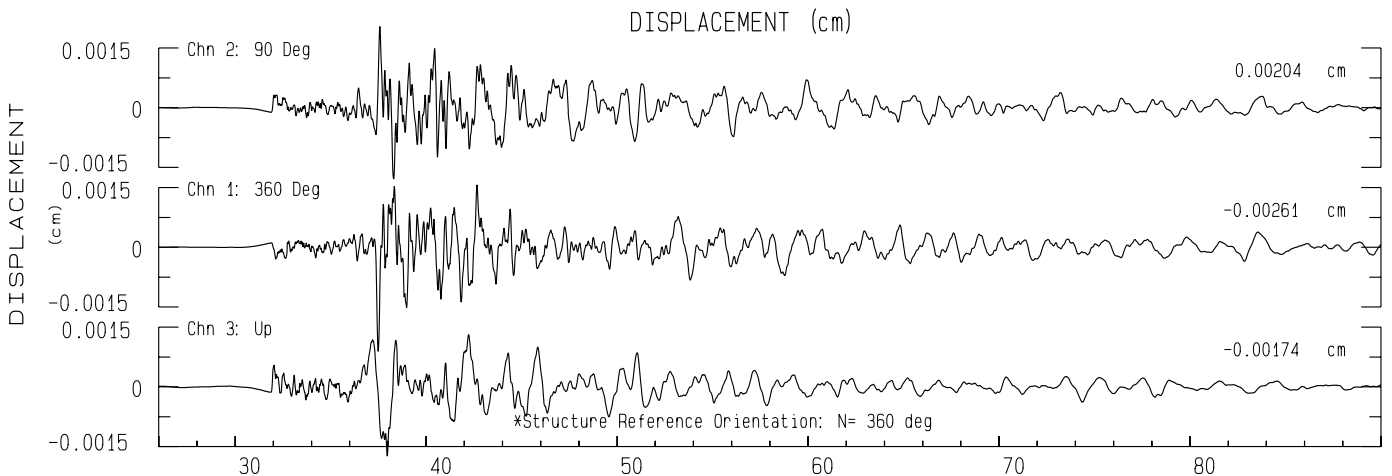

Thorn Junction NCSN Sta KTJ
Rcrd of Wed Oct 23, 2024 23:58:23.5 PDT (Time Uncertain) (Unk)
Frequency Band Processed: 3.3 secs to 40.0 Hz
CISN/CSMIP Preliminary Strong Motion Processing - Subject to Revision

Thorn Junction Sta TJ.NC
Rcrd of Wed Oct 23, 2024 23:58:23.5 PDT
Frequency Band Processed: 3.3 secs to 40.0 Hz
Automated Strong Motion Processing - Preliminary and Subject to Revision