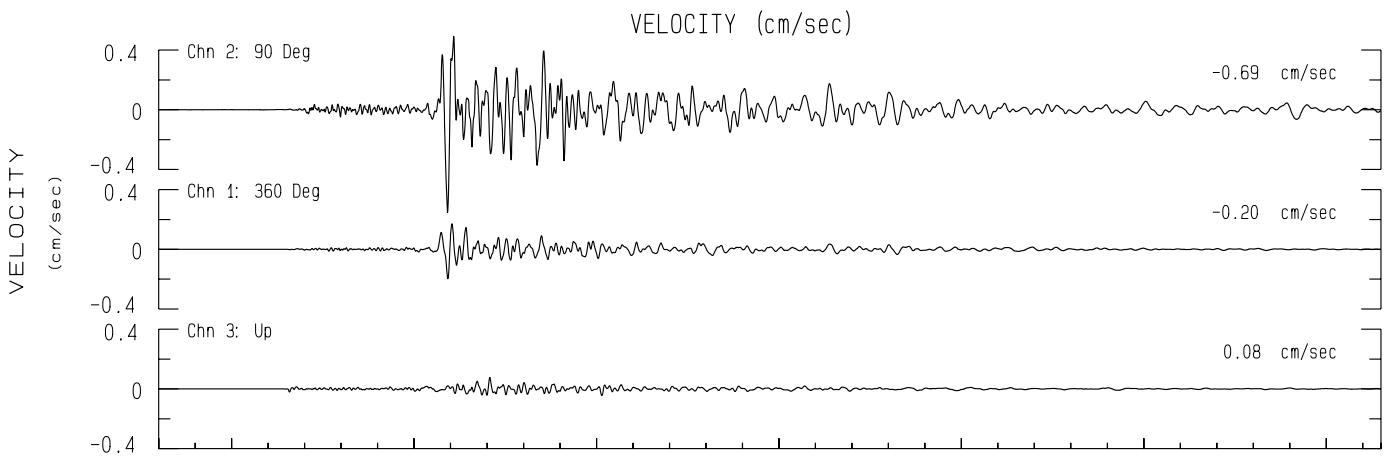

South Bay School USGS Sta 1581  
Rcrd of Wed Oct 23, 2024 23:58:25.5 PDT (Time Uncertain) (Unk)  
Frequency Band Processed: 3.3 secs to 40.0 Hz  
CISN/CSMIP Preliminary Strong Motion Processing - Subject to Revision

South Bay School Sta 581.N  
Rcrd of Wed Oct 23, 2024 23:58:25.5 PDT  
Frequency Band Processed: 3.3 secs to 40.0 Hz  
Automated Strong Motion Processing - Preliminary and Subject to Revision

### VELOCITY FOURIER SPECTRUM