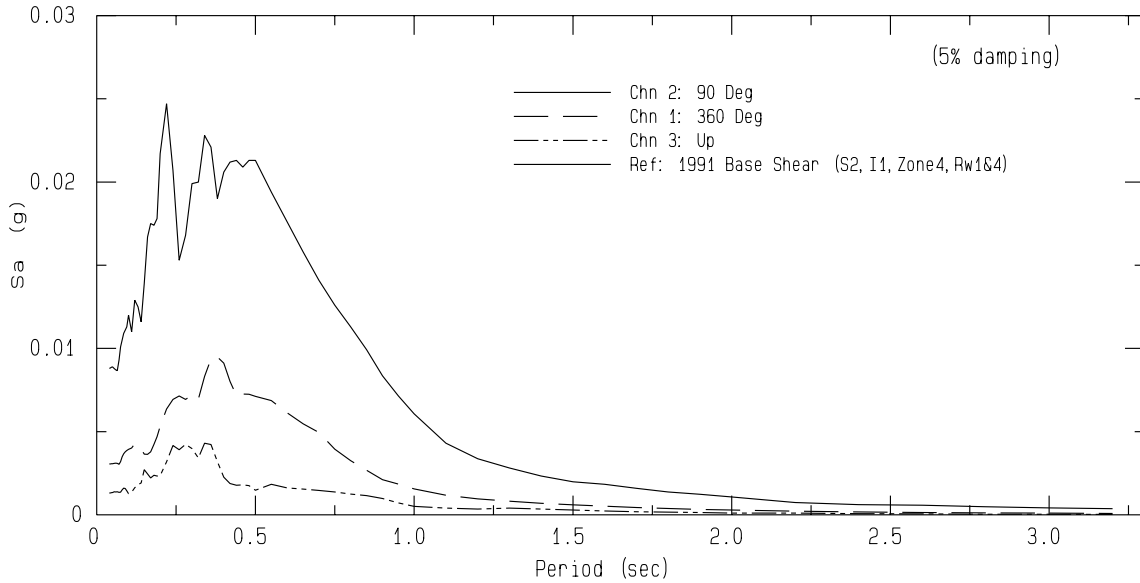

South Bay School USGS Sta 1581  
Rcrd of Wed Oct 23, 2024 23:58:25.5 PDT (Time Uncertain) (Unk)  
Frequency Band Processed: 3.3 secs to 40.0 Hz  
CISN/CSMIP Preliminary Strong Motion Processing - Subject to Revision

South Bay School Sta 581.N  
Rcrd of Wed Oct 23, 2024 23:58:25.5 PDT  
Frequency Band Processed: 3.3 secs to 40.0 Hz  
Automated Strong Motion Processing - Preliminary and Subject to Revision

### VELOCITY FOURIER SPECTRUM