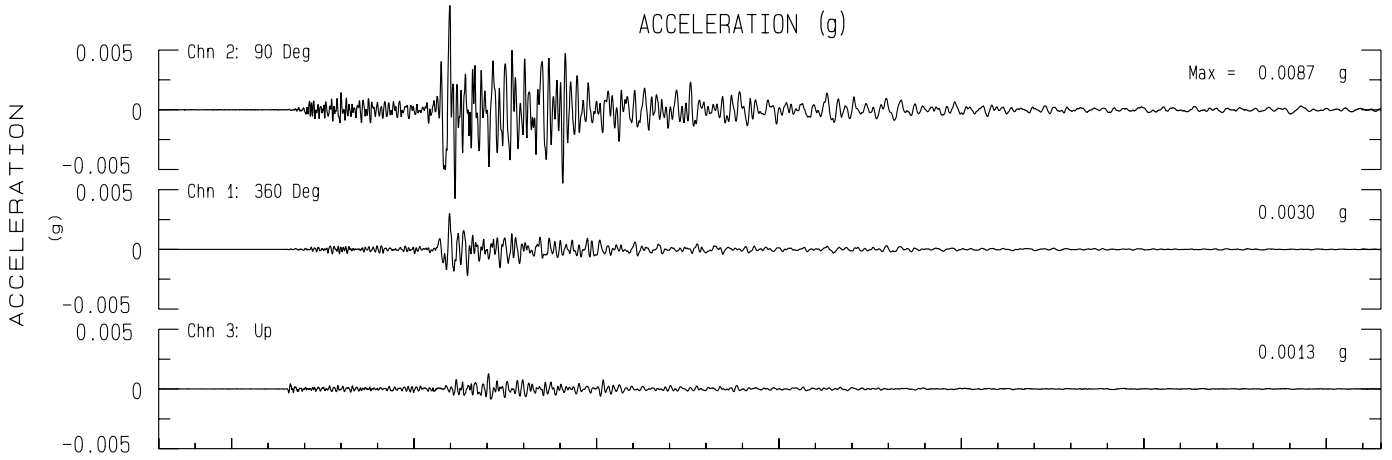

South Bay School USGS Sta 1581  
Rcrd of Wed Oct 23, 2024 23:58:25.5 PDT (Time Uncertain) (Unk)  
Frequency Band Processed: 3.3 secs to 40.0 Hz  
CISN/CSMIP Preliminary Strong Motion Processing - Subject to Revision

South Bay School Sta 581.N  
Rcrd of Wed Oct 23, 2024 23:58:25.5 PDT  
Frequency Band Processed: 3.3 secs to 40.0 Hz  
Automated Strong Motion Processing - Preliminary and Subject to Revision

### VELOCITY FOURIER SPECTRUM