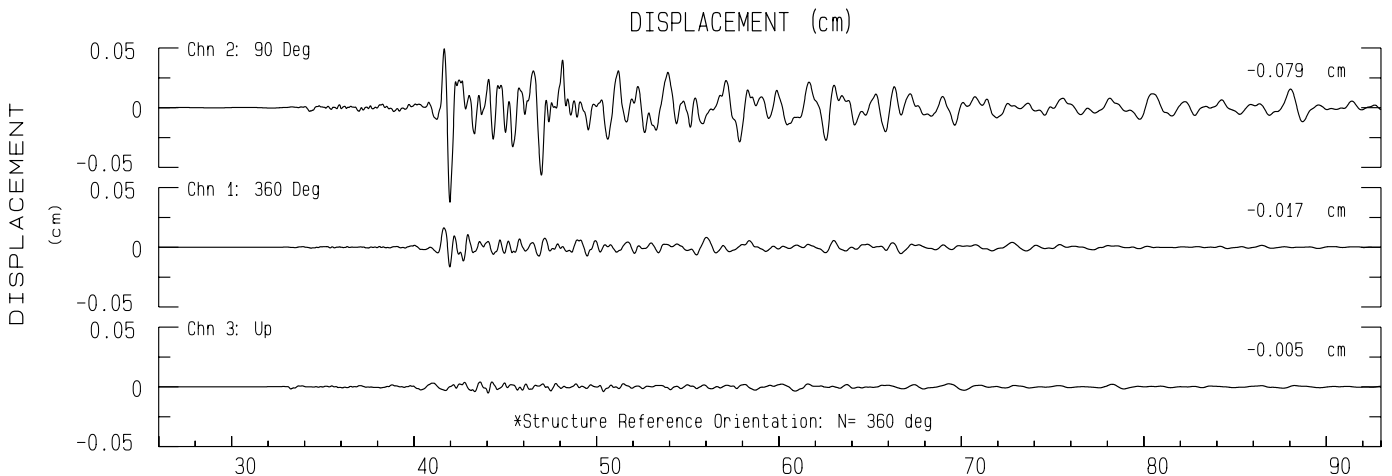

South Bay School USGS Sta 1581  
Rcrd of Wed Oct 23, 2024 23:58:25.5 PDT (Time Uncertain) (Unk)  
Frequency Band Processed: 3.3 secs to 40.0 Hz  
CISN/CSMIP Preliminary Strong Motion Processing - Subject to Revision

South Bay School Sta 581.N  
Rcrd of Wed Oct 23, 2024 23:58:25.5 PDT  
Frequency Band Processed: 3.3 secs to 40.0 Hz  
Automated Strong Motion Processing - Preliminary and Subject to Revision

### VELOCITY FOURIER SPECTRUM