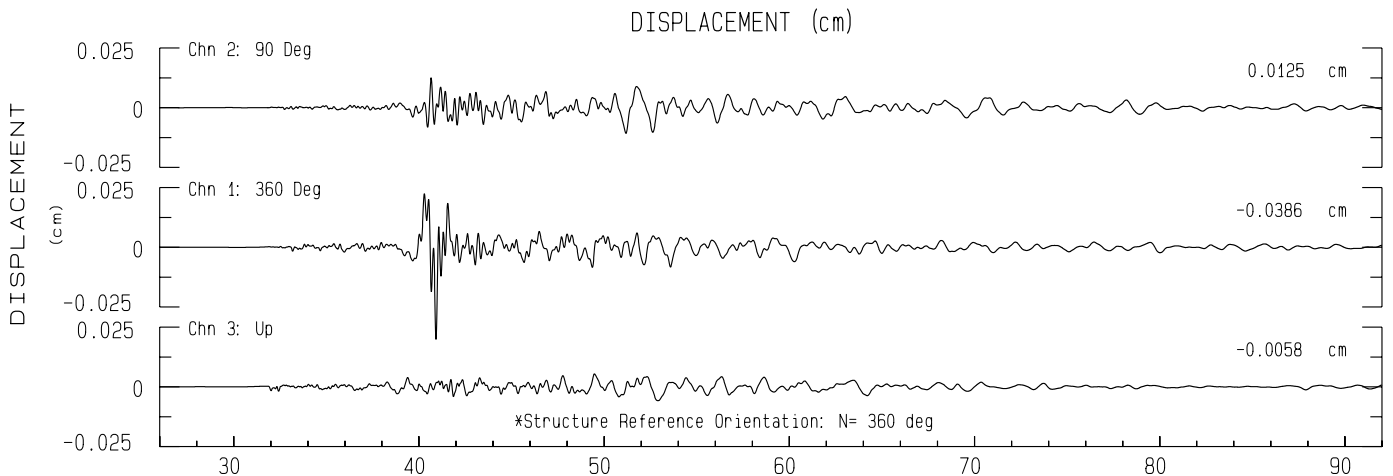

College of the Redwoods USGS Sta 1582
Rcrd of Wed Oct 23, 2024 23:58:24.9 PDT (Time Uncertain) (Unk)
Frequency Band Processed: 3.3 secs to 40.0 Hz
CISN/CSMIP Preliminary Strong Motion Processing - Subject to Revision

College of the Redwoods Sta 582.N
Rcrd of Wed Oct 23, 2024 23:58:24.9 PDT
Frequency Band Processed: 3.3 secs to 40.0 Hz
Automated Strong Motion Processing - Preliminary and Subject to Revision