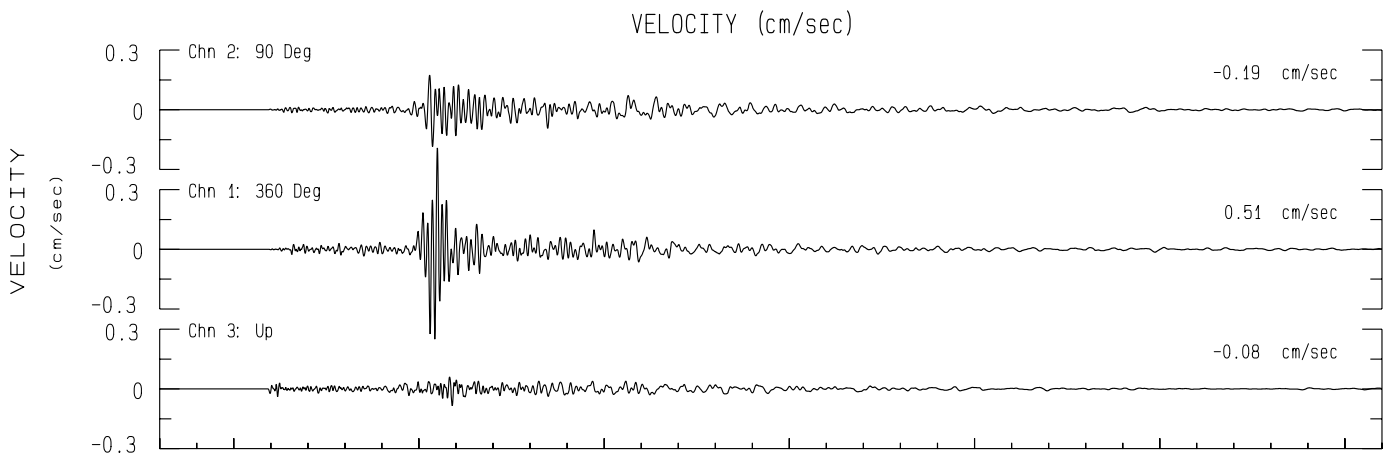

College of the Redwoods USGS Sta 1582
Rcrd of Wed Oct 23, 2024 23:58:24.9 PDT (Time Uncertain) (Unk)
Frequency Band Processed: 3.3 secs to 40.0 Hz
CISN/CSMIP Preliminary Strong Motion Processing - Subject to Revision

College of the Redwoods Sta 582.N
Rcrd of Wed Oct 23, 2024 23:58:24.9 PDT
Frequency Band Processed: 3.3 secs to 40.0 Hz
Automated Strong Motion Processing - Preliminary and Subject to Revision