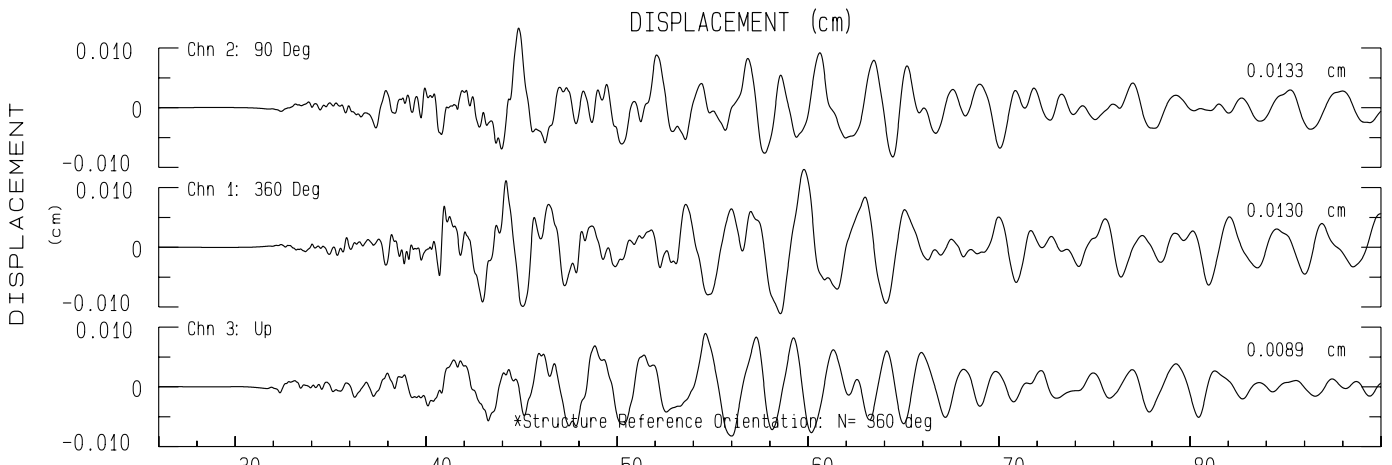

Lynch Canyon Open Space Sta C.752  
Rcrd of Sun Dec 14, 2025 15:30:20.3 PST  
Frequency Band Processed: 5.0 secs to 40.0 Hz  
Automated Strong Motion Processing - Preliminary and Subject to Revision

### VELOCITY FOURIER SPECTRUM