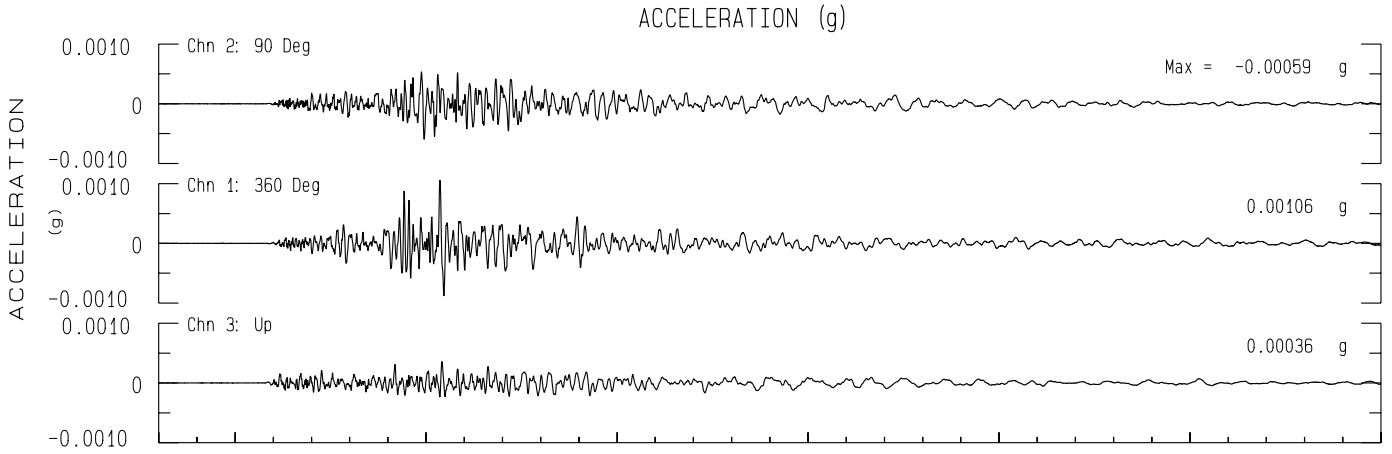

Lynch Canyon Open Space Sta C.752  
Rcrd of Sun Dec 14, 2025 15:30:20.3 PST  
Frequency Band Processed: 5.0 secs to 40.0 Hz  
Automated Strong Motion Processing - Preliminary and Subject to Revision

### VELOCITY FOURIER SPECTRUM