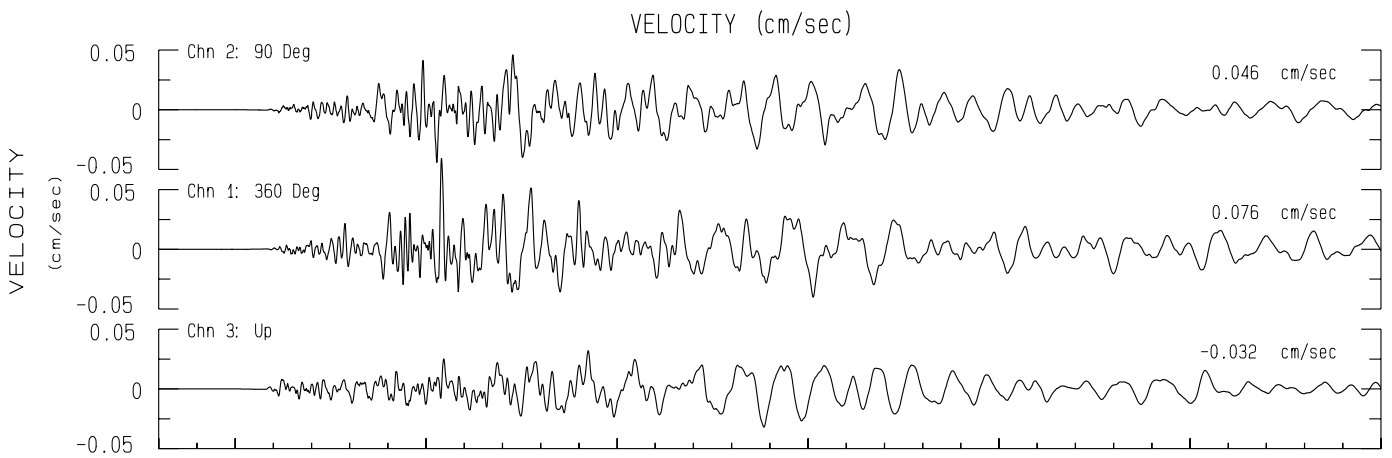

Lynch Canyon Open Space Sta C.752  
Rcrd of Sun Dec 14, 2025 15:30:20.3 PST  
Frequency Band Processed: 5.0 secs to 40.0 Hz  
Automated Strong Motion Processing - Preliminary and Subject to Revision

### VELOCITY FOURIER SPECTRUM