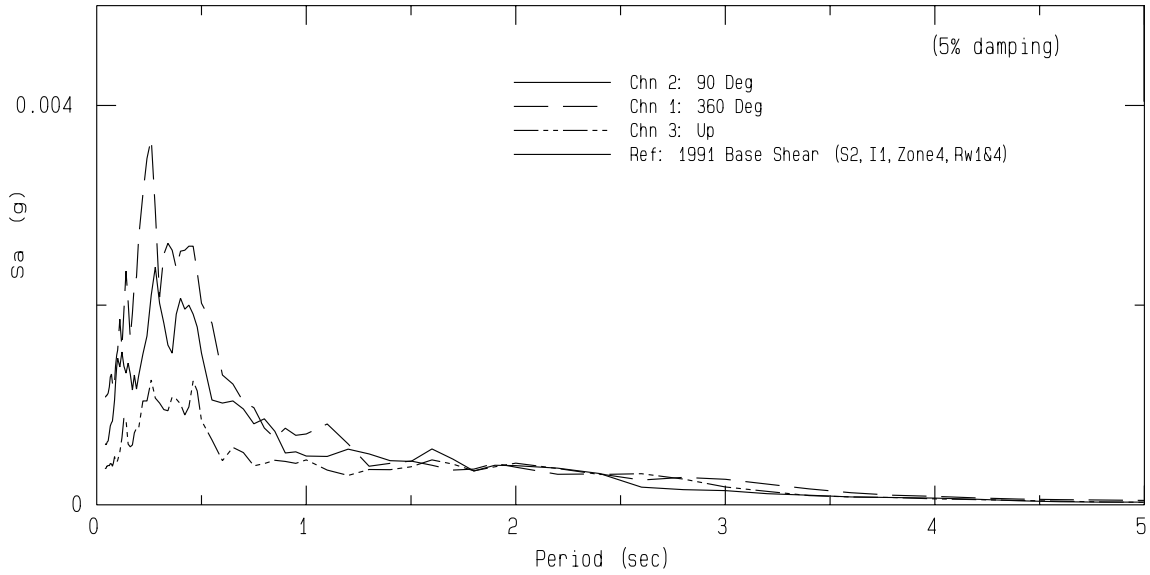

Lynch Canyon Open Space Sta C.752  
Rcrd of Sun Dec 14, 2025 15:30:20.3 PST  
Frequency Band Processed: 5.0 secs to 40.0 Hz  
Automated Strong Motion Processing - Preliminary and Subject to Revision

### VELOCITY FOURIER SPECTRUM