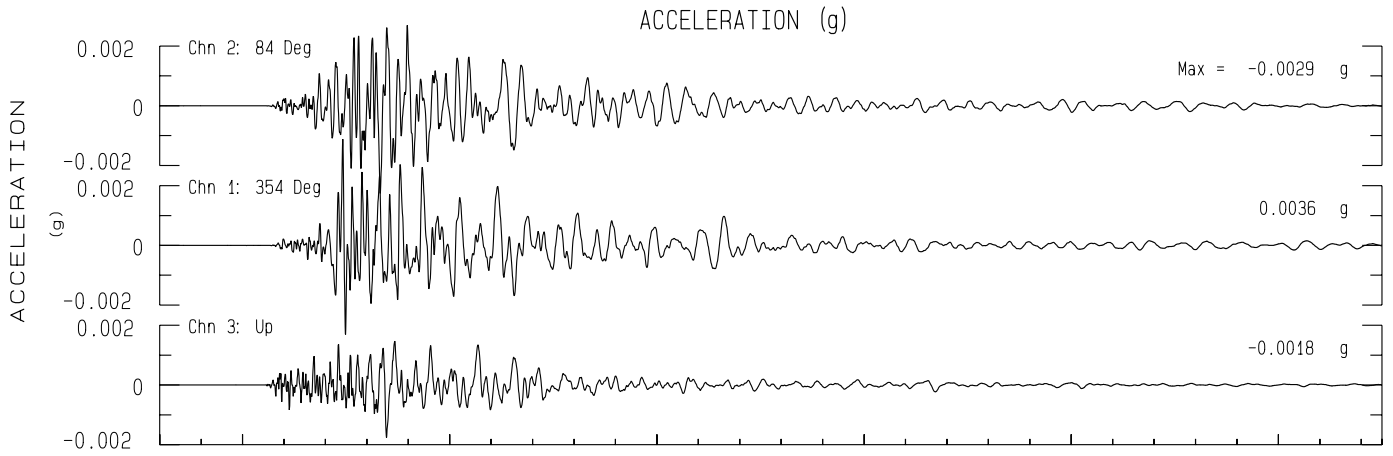

Oakville Experimental Vineyard, Oakville BDSN Sta OAKV
Rcd of Sun Dec 14, 2025 15:30:16.5 PST (Time Uncertain) (Unk)

Frequency Band Processed: 5.0 secs to 40.0 Hz

CISN/CSMIP Preliminary Strong Motion Processing - Subject to Revision

Oakville Experimental Vineyard, Oakville Sta C.752

Rcrd of Sun Dec 14, 2025 15:30:16.5 PST

Frequency Band Processed: 5.0 secs to 40.0 Hz

Automated Strong Motion Processing - Preliminary and Subject to Revision