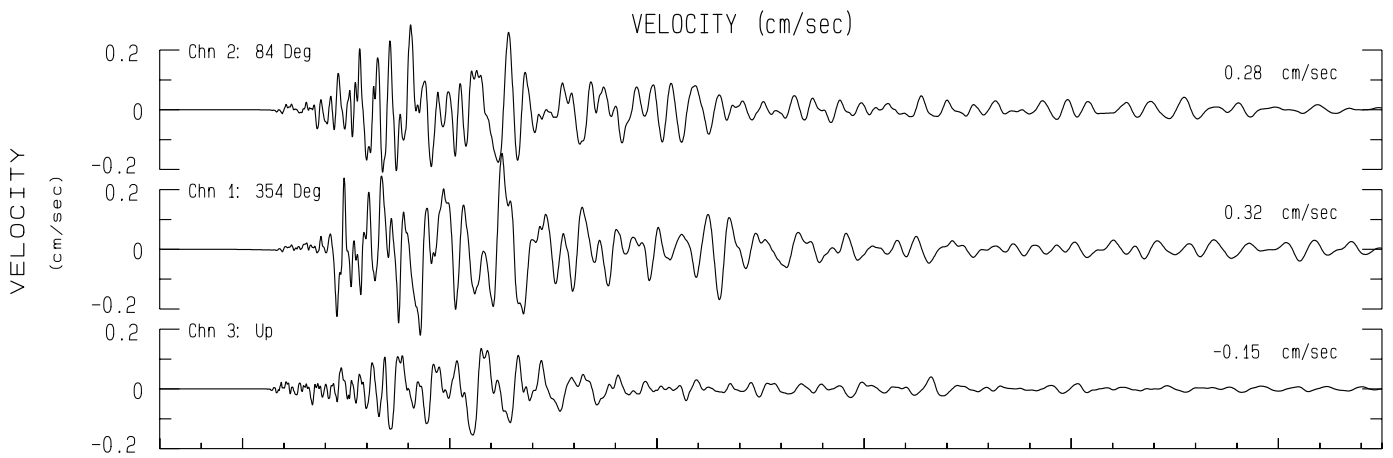

Oakville Experimental Vineyard, Oakville BDSN Sta OAKV
Rcd of Sun Dec 14, 2025 15:30:16.5 PST (Time Uncertain) (Unk)

Frequency Band Processed: 5.0 secs to 40.0 Hz

CISN/CSMIP Preliminary Strong Motion Processing - Subject to Revision

Oakville Experimental Vineyard, Oakville Sta C.752

Rcrd of Sun Dec 14, 2025 15:30:16.5 PST

Frequency Band Processed: 5.0 secs to 40.0 Hz

Automated Strong Motion Processing - Preliminary and Subject to Revision