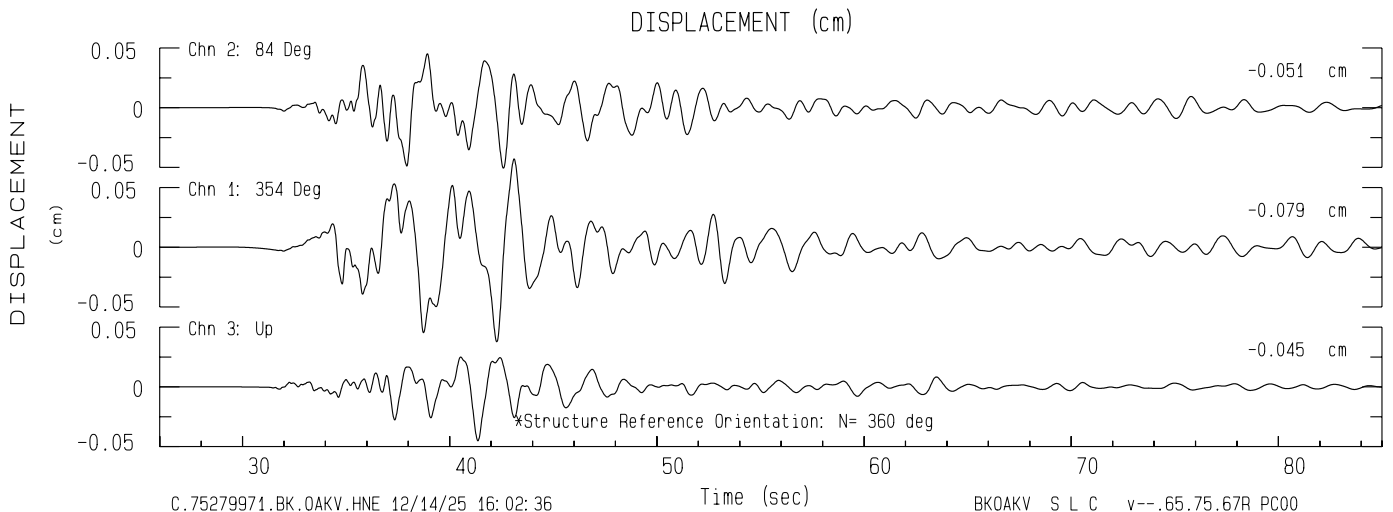

Oakville Experimental Vineyard, Oakville BDSN Sta OAKV
Rcd of Sun Dec 14, 2025 15:30:16.5 PST (Time Uncertain) (Unk)

Frequency Band Processed: 5.0 secs to 40.0 Hz

CISN/CSMIP Preliminary Strong Motion Processing - Subject to Revision

Oakville Experimental Vineyard, Oakville Sta C.752

Rcrd of Sun Dec 14, 2025 15:30:16.5 PST

Frequency Band Processed: 5.0 secs to 40.0 Hz

Automated Strong Motion Processing - Preliminary and Subject to Revision