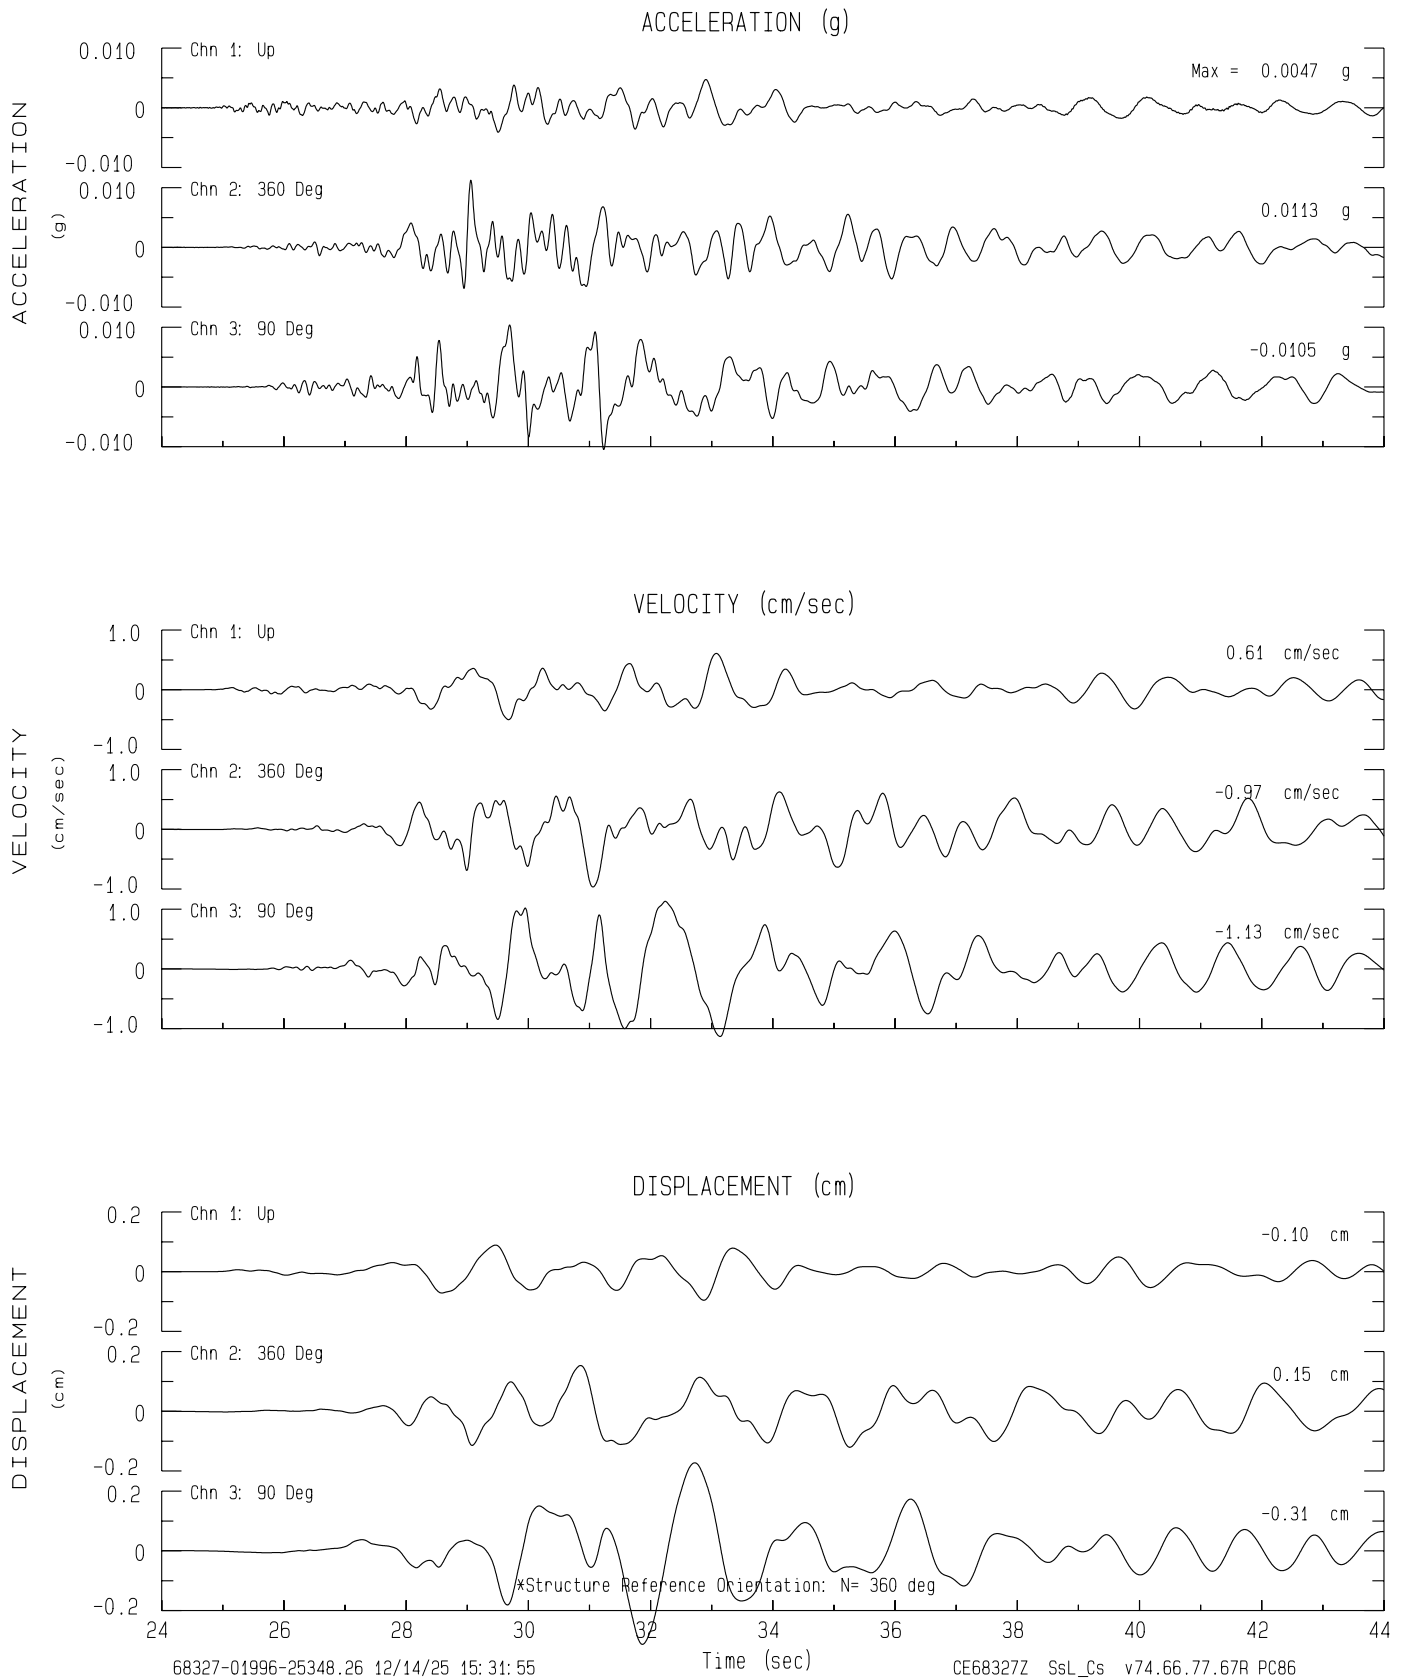

Santa Rosa - Calistoga & Marit CGS/- Sta 68327  
Rcrd of Sun Dec 14, 2025 15:30:21.0 PST (GPS)  
Frequency Band Processed: 3.3 secs to 40.0 Hz  
CISN/CSMIP Preliminary Strong Motion Processing - Subject to Revision

Santa Rosa - Calistoga & Marit CGS Sta 68327  
 Rcrd of Sun Dec 14, 2025 15:30:21.0 PST  
 Frequency Band Processed: 3.3 secs to 40.0 Hz  
 Automated Strong Motion Processing - Preliminary and Subject to Revision