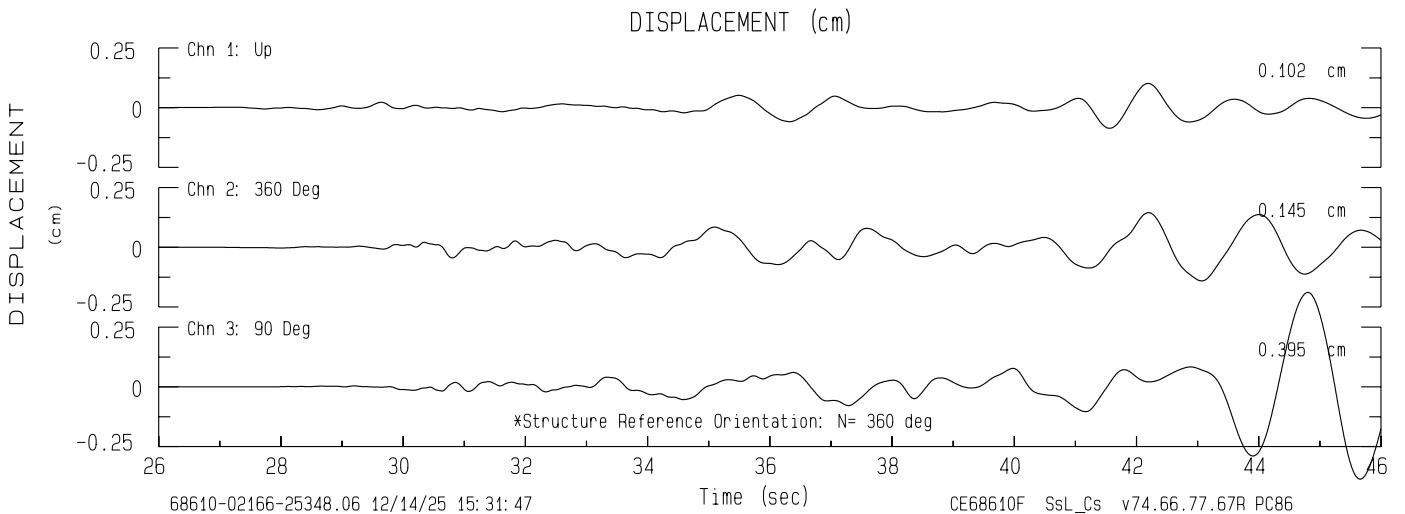

Petaluma - Lakeville Hwy & Frates Rd CGS/- Sta 68610

Rcrd of Sun Dec 14, 2025 15:30:19.0 PST (GPS)

Frequency Band Processed: 3.3 secs to 40.0 Hz

CISN/CSMIP Preliminary Strong Motion Processing - Subject to Revision

Petaluma - Lakeville Hwy & Frates Rd CGS Sta 68610

Rcprd of Sun Dec 14, 2025 15:30:19.0 PST

Frequency Band Processed: 3.3 secs to 40.0 Hz

Automated Strong Motion Processing - Preliminary and Subject to Revision