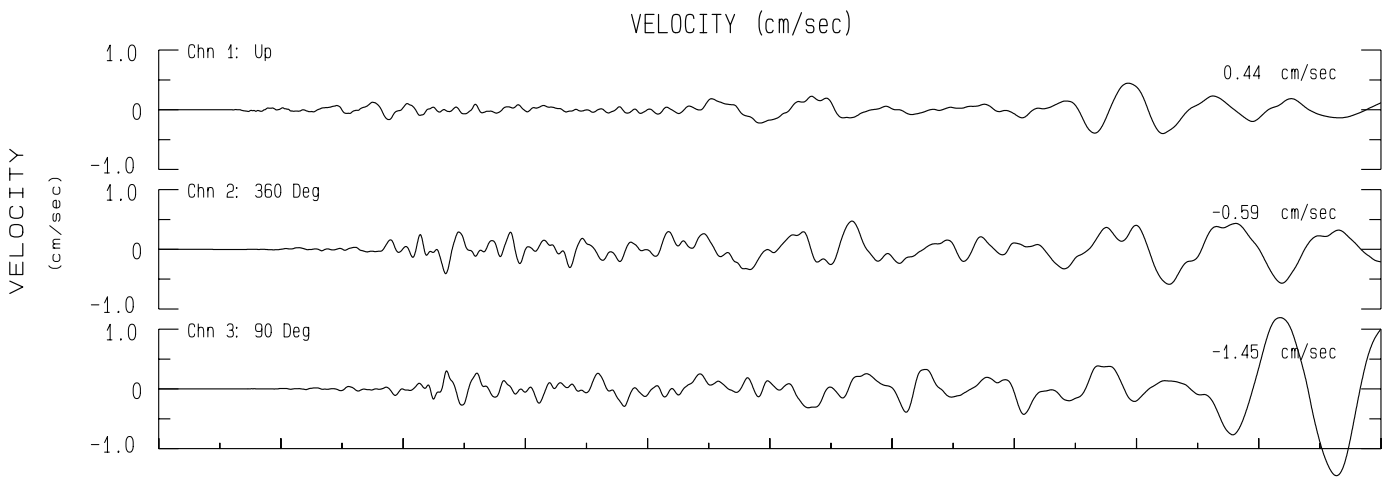

Petaluma - Lakeville Hwy & Frates Rd CGS/- Sta 68610

Rcrd of Sun Dec 14, 2025 15:30:19.0 PST (GPS)

Frequency Band Processed: 3.3 secs to 40.0 Hz

CISN/CSMIP Preliminary Strong Motion Processing - Subject to Revision

Petaluma - Lakeville Hwy & Frates Rd CGS Sta 68610

Rcprd of Sun Dec 14, 2025 15:30:19.0 PST

Frequency Band Processed: 3.3 secs to 40.0 Hz

Automated Strong Motion Processing - Preliminary and Subject to Revision