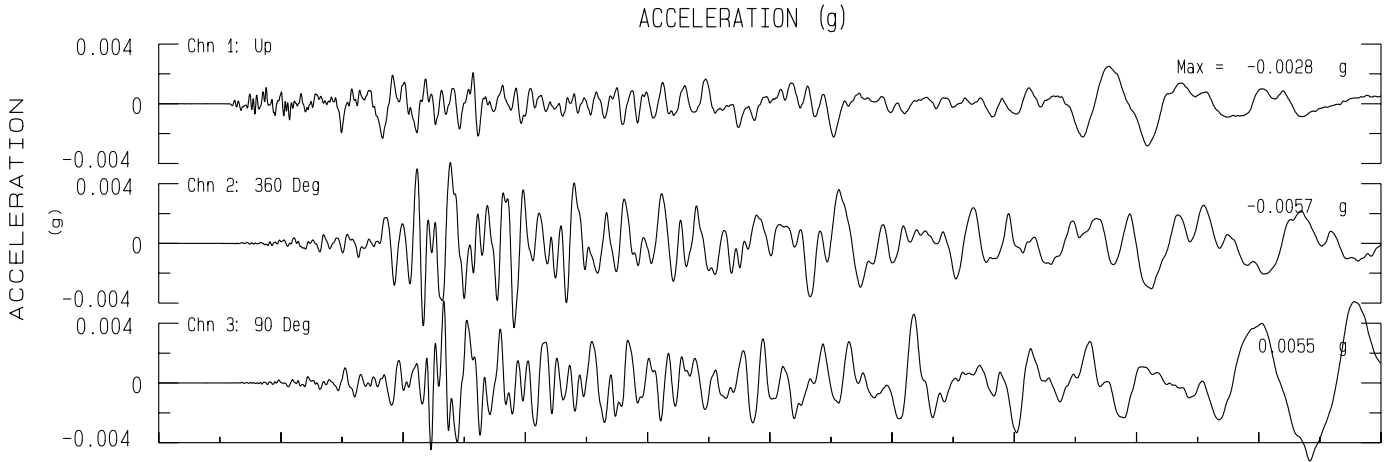

Petaluma - Lakeville Hwy & Frates Rd CGS/- Sta 68610

Rcrd of Sun Dec 14, 2025 15:30:19.0 PST (GPS)

Frequency Band Processed: 3.3 secs to 40.0 Hz

CISN/CSMIP Preliminary Strong Motion Processing - Subject to Revision

Petaluma - Lakeville Hwy & Frates Rd CGS Sta 68610

Rcprd of Sun Dec 14, 2025 15:30:19.0 PST

Frequency Band Processed: 3.3 secs to 40.0 Hz

Automated Strong Motion Processing - Preliminary and Subject to Revision