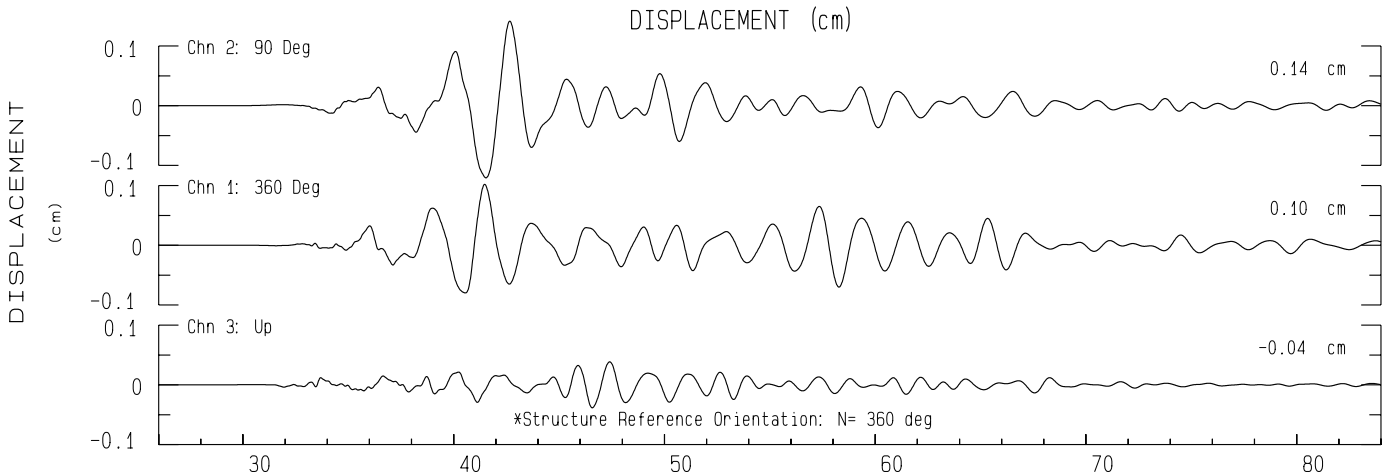

Beebe Ranch NCSN Sta NBRB
Rcrd of Sun Dec 14, 2025 15:30:15.7 PST (Time Uncertain) (Unk)
Frequency Band Processed: 5.0 secs to 40.0 Hz
CISN/CSMIP Preliminary Strong Motion Processing - Subject to Revision

Beebe Ranch Sta C.752
Rcrd of Sun Dec 14, 2025 15:30:15.7 PST
Frequency Band Processed: 5.0 secs to 40.0 Hz
Automated Strong Motion Processing - Preliminary and Subject to Revision

SPECTRAL ACCELERATION, Sa

VELOCITY FOURIER SPECTRUM