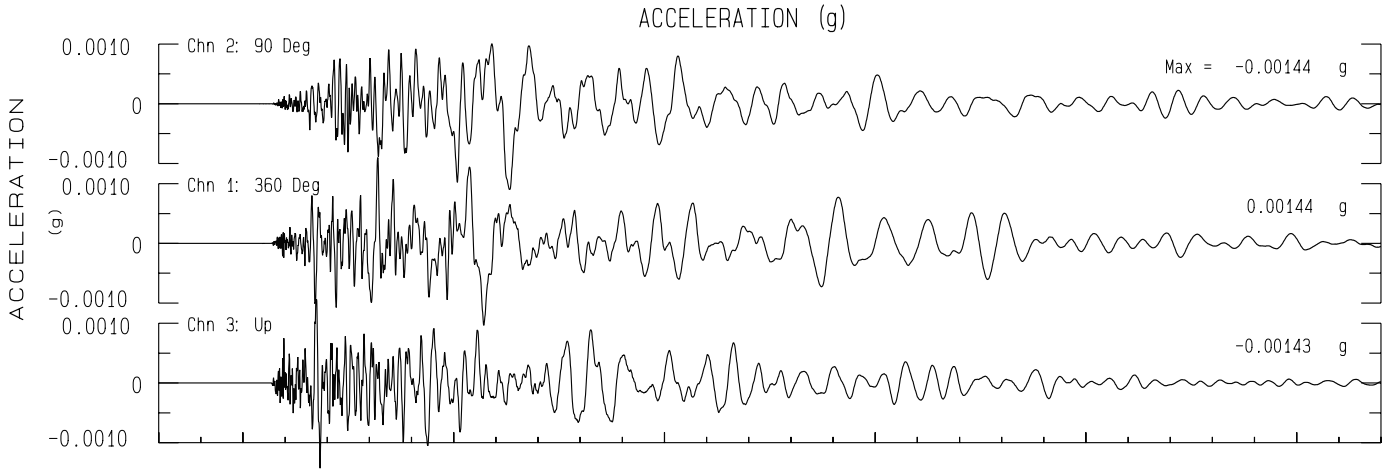

Beebe Ranch Sta C.752
Rcrd of Sun Dec 14, 2025 15:30:15.7 PST
Frequency Band Processed: 5.0 secs to 40.0 Hz
Automated Strong Motion Processing - Preliminary and Subject to Revision

SPECTRAL ACCELERATION, Sa

VELOCITY FOURIER SPECTRUM