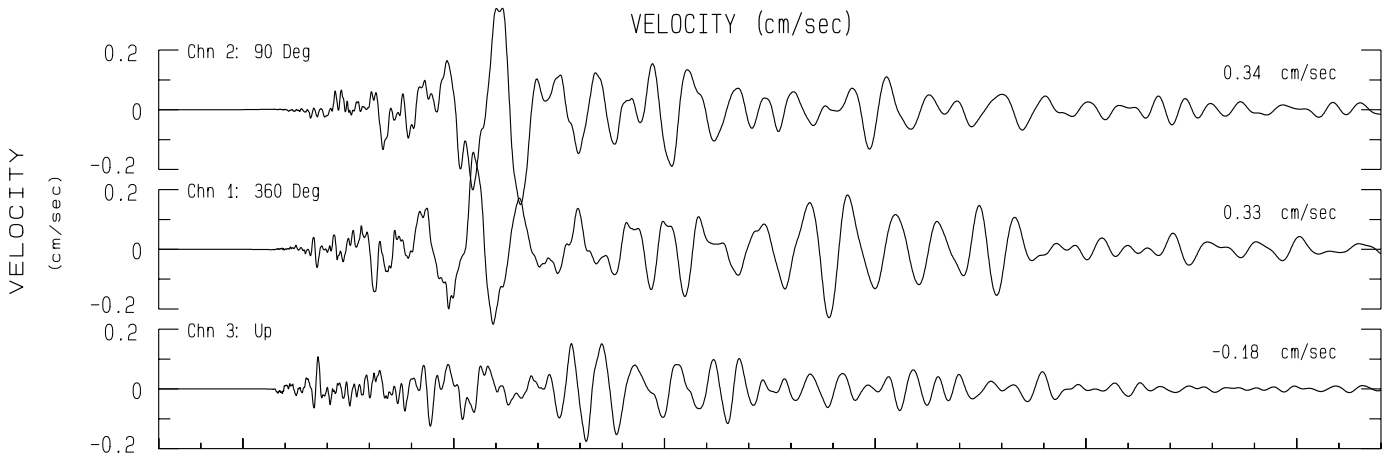

Beebe Ranch NCSN Sta NBRB
Rcrd of Sun Dec 14, 2025 15:30:15.7 PST (Time Uncertain) (Unk)
Frequency Band Processed: 5.0 secs to 40.0 Hz
CISN/CSMIP Preliminary Strong Motion Processing - Subject to Revision

Beebe Ranch Sta C.752
Rcrd of Sun Dec 14, 2025 15:30:15.7 PST
Frequency Band Processed: 5.0 secs to 40.0 Hz
Automated Strong Motion Processing - Preliminary and Subject to Revision

SPECTRAL ACCELERATION, Sa

VELOCITY FOURIER SPECTRUM