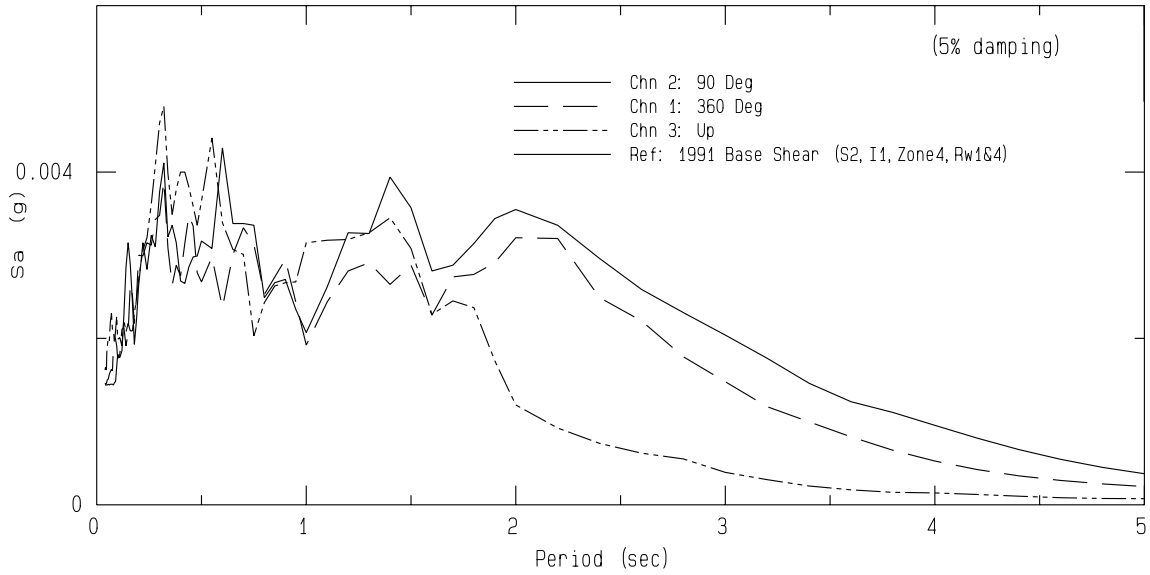

Beebe Ranch NCSN Sta NBRB
Rcrd of Sun Dec 14, 2025 15:30:15.7 PST (Time Uncertain) (Unk)
Frequency Band Processed: 5.0 secs to 40.0 Hz
CISN/CSMIP Preliminary Strong Motion Processing - Subject to Revision

Beebe Ranch Sta C.752
Rcrd of Sun Dec 14, 2025 15:30:15.7 PST
Frequency Band Processed: 5.0 secs to 40.0 Hz
Automated Strong Motion Processing - Preliminary and Subject to Revision

SPECTRAL ACCELERATION, Sa

VELOCITY FOURIER SPECTRUM