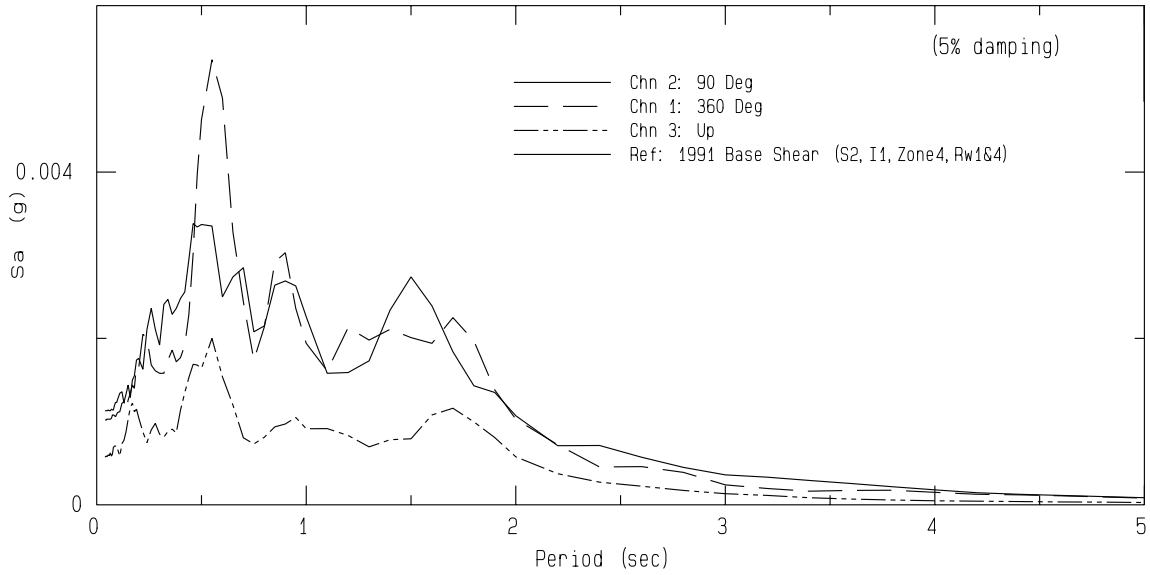

Mt.St.Helena South NCSN Sta NHS
Rcrd of Sun Dec 14, 2025 15:30:18.8 PST (Time Uncertain) (Unk)
Frequency Band Processed: 5.0 secs to 40.0 Hz
CISN/CSMIP Preliminary Strong Motion Processing - Subject to Revision

Mt.St.Helena South Sta C.752
Rcrd of Sun Dec 14, 2025 15:30:18.8 PST
Frequency Band Processed: 5.0 secs to 40.0 Hz
Automated Strong Motion Processing - Preliminary and Subject to Revision

SPECTRAL ACCELERATION, Sa

VELOCITY FOURIER SPECTRUM