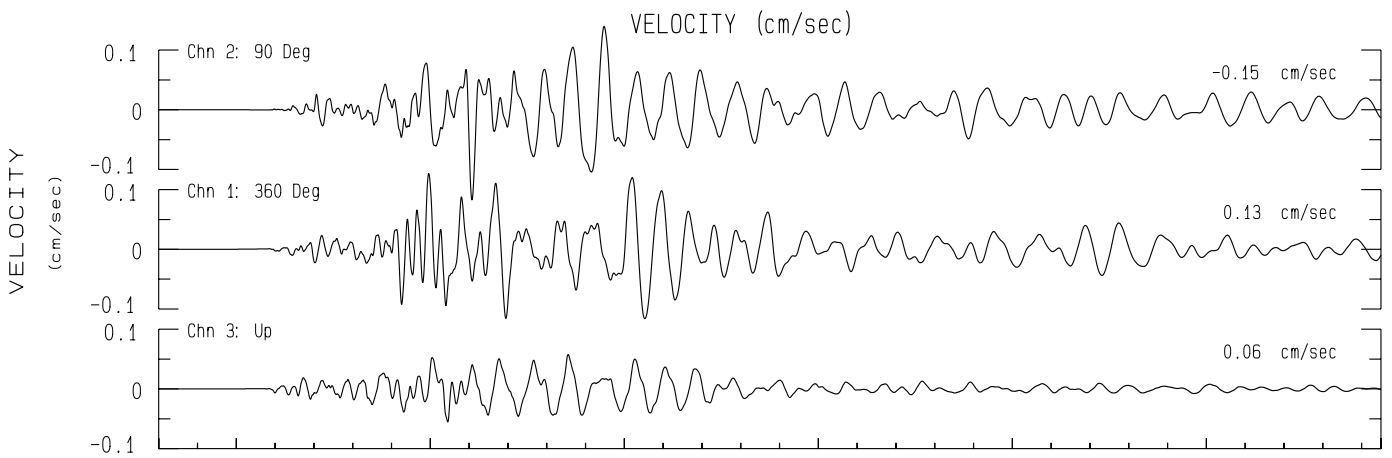

Mt.St.Helena South NCSN Sta NHS
Rcrd of Sun Dec 14, 2025 15:30:18.8 PST (Time Uncertain) (Unk)
Frequency Band Processed: 5.0 secs to 40.0 Hz
CISN/CSMIP Preliminary Strong Motion Processing - Subject to Revision

Mt.St.Helena South Sta C.752
Rcrd of Sun Dec 14, 2025 15:30:18.8 PST
Frequency Band Processed: 5.0 secs to 40.0 Hz
Automated Strong Motion Processing - Preliminary and Subject to Revision

SPECTRAL ACCELERATION, Sa

VELOCITY FOURIER SPECTRUM