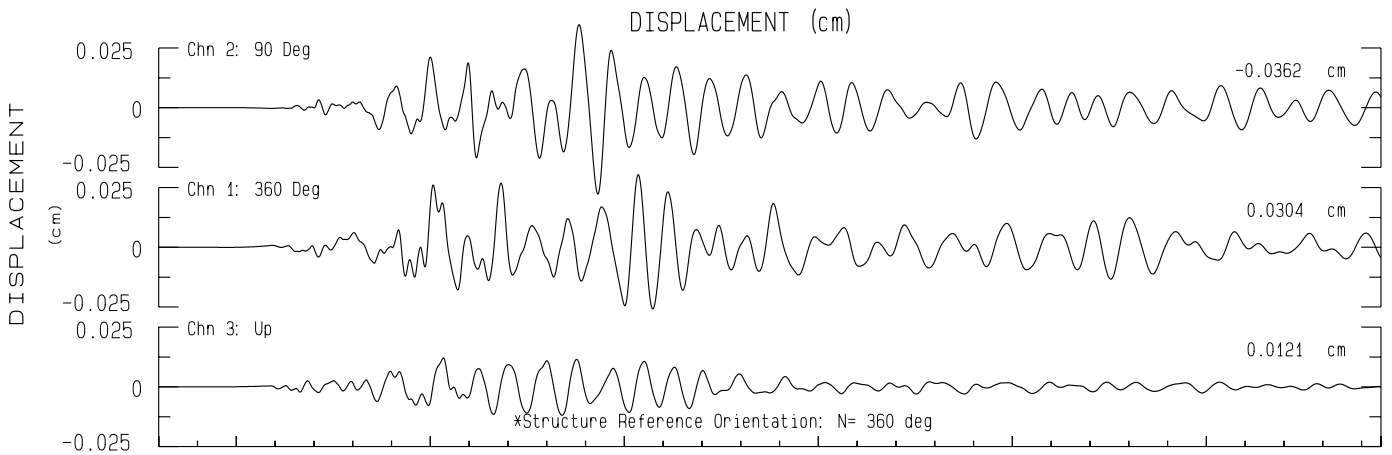

Mt.St.Helena South NCSN Sta NHS
Rcrd of Sun Dec 14, 2025 15:30:18.8 PST (Time Uncertain) (Unk)
Frequency Band Processed: 5.0 secs to 40.0 Hz
CISN/CSMIP Preliminary Strong Motion Processing - Subject to Revision

Mt.St.Helena South Sta C.752
Rcrd of Sun Dec 14, 2025 15:30:18.8 PST
Frequency Band Processed: 5.0 secs to 40.0 Hz
Automated Strong Motion Processing - Preliminary and Subject to Revision

SPECTRAL ACCELERATION, Sa

VELOCITY FOURIER SPECTRUM