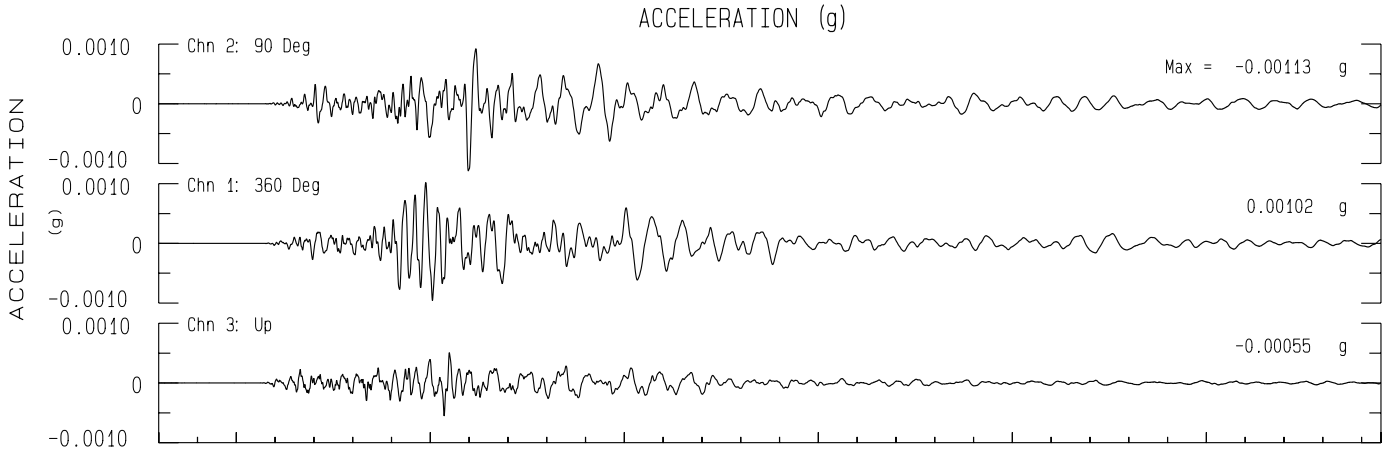

Mt.St.Helena South NCSN Sta NHS
Rcrd of Sun Dec 14, 2025 15:30:18.8 PST (Time Uncertain) (Unk)
Frequency Band Processed: 5.0 secs to 40.0 Hz
CISN/CSMIP Preliminary Strong Motion Processing - Subject to Revision

Mt.St.Helena South Sta C.752
Rcrd of Sun Dec 14, 2025 15:30:18.8 PST
Frequency Band Processed: 5.0 secs to 40.0 Hz
Automated Strong Motion Processing - Preliminary and Subject to Revision

SPECTRAL ACCELERATION, Sa

VELOCITY FOURIER SPECTRUM