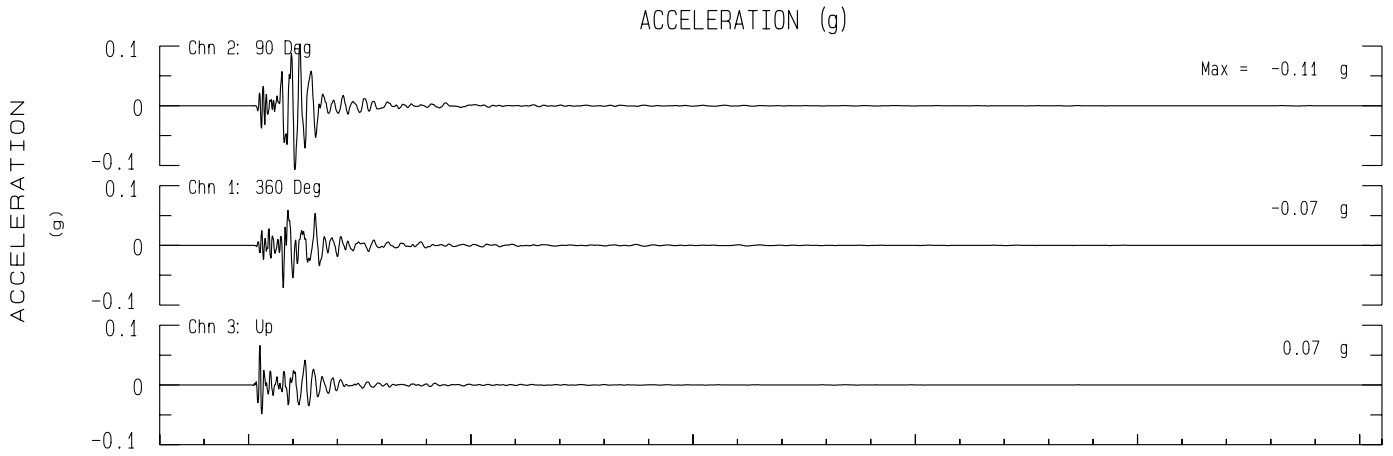

Sonoma Mountain Sta C.752  
Rcrd of Sun Dec 14, 2025 15:30:13.9 PST  
Frequency Band Processed: 5.0 secs to 40.0 Hz  
Automated Strong Motion Processing - Preliminary and Subject to Revision