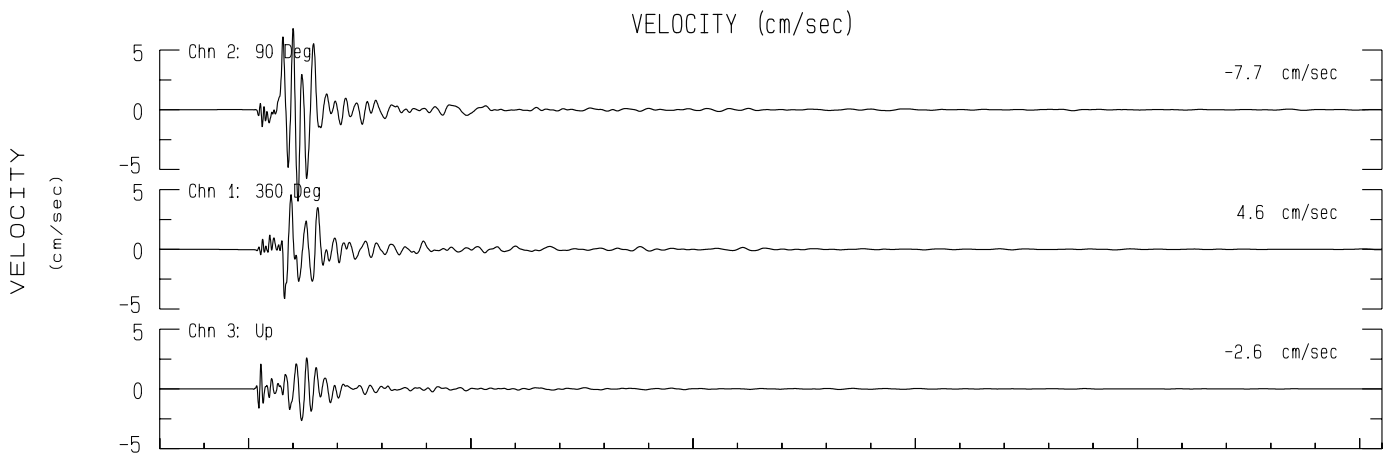

Sonoma Mountain Sta C.752  
Rcrd of Sun Dec 14, 2025 15:30:13.9 PST  
Frequency Band Processed: 5.0 secs to 40.0 Hz  
Automated Strong Motion Processing - Preliminary and Subject to Revision