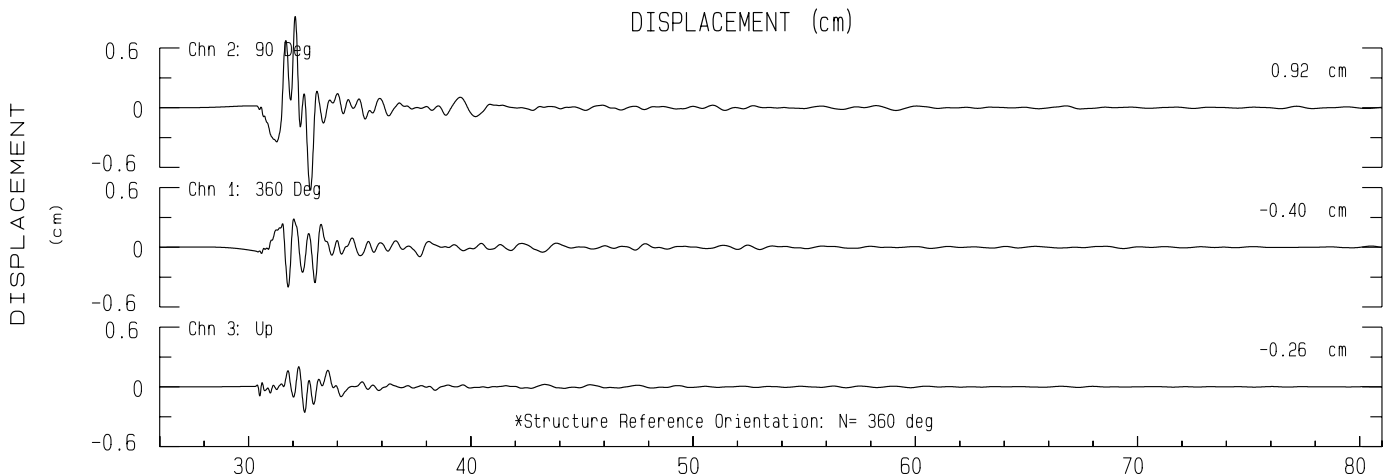

Sonoma Mountain Sta C.752  
Rcrd of Sun Dec 14, 2025 15:30:13.9 PST  
Frequency Band Processed: 5.0 secs to 40.0 Hz  
Automated Strong Motion Processing - Preliminary and Subject to Revision