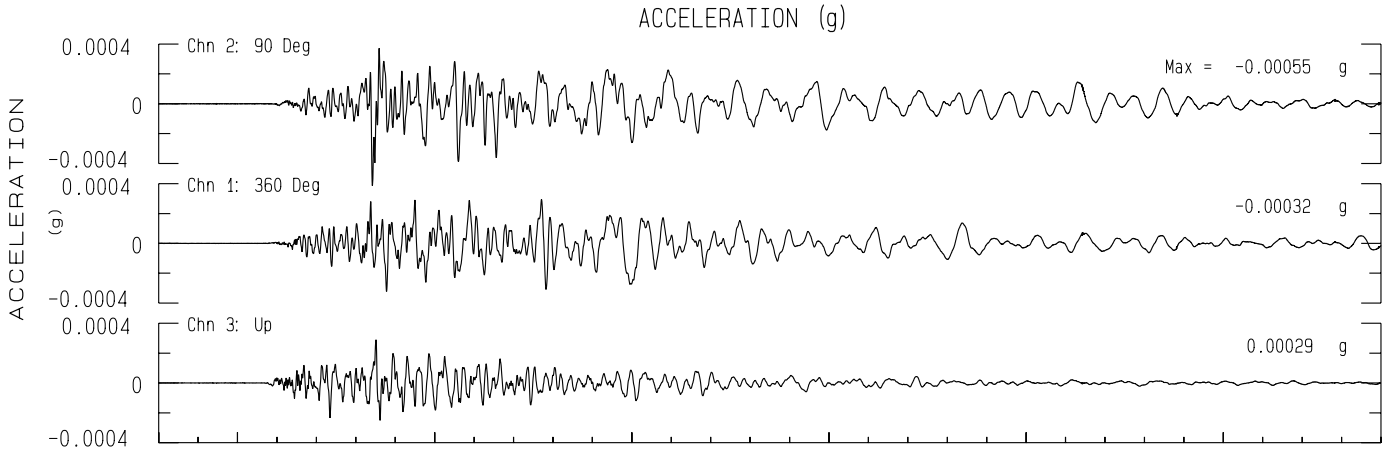

Tolay Creek Sta C.752
Rcrd of Sun Dec 14, 2025 15:30:18.4 PST
Frequency Band Processed: 5.0 secs to 40.0 Hz
Automated Strong Motion Processing - Preliminary and Subject to Revision

SPECTRAL ACCELERATION, Sa

VELOCITY FOURIER SPECTRUM