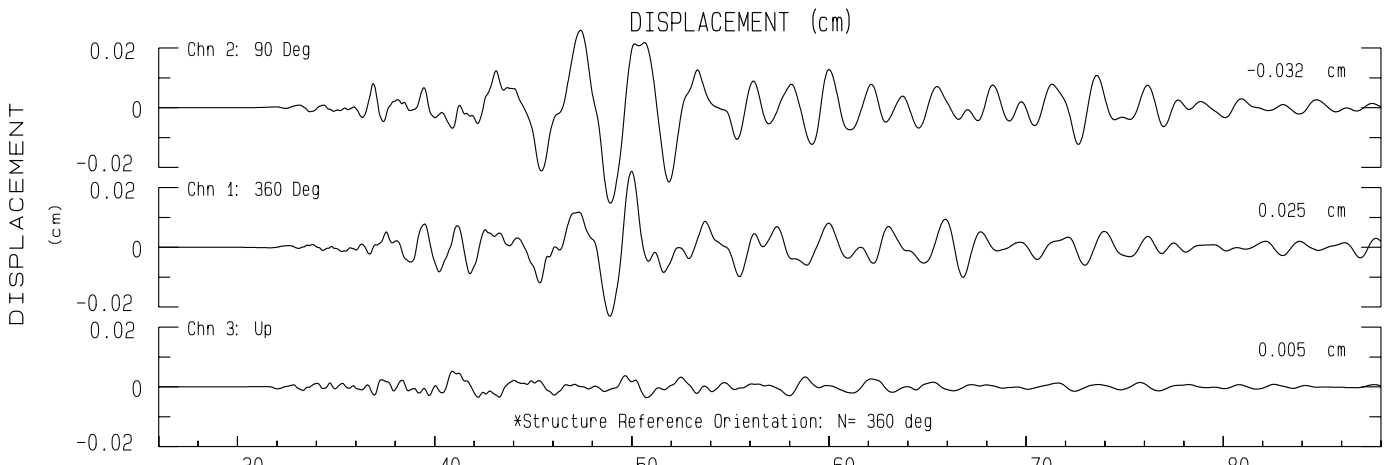

Tolay Creek Sta C.752
Rcrd of Sun Dec 14, 2025 15:30:18.4 PST
Frequency Band Processed: 5.0 secs to 40.0 Hz
Automated Strong Motion Processing - Preliminary and Subject to Revision

SPECTRAL ACCELERATION, Sa

VELOCITY FOURIER SPECTRUM