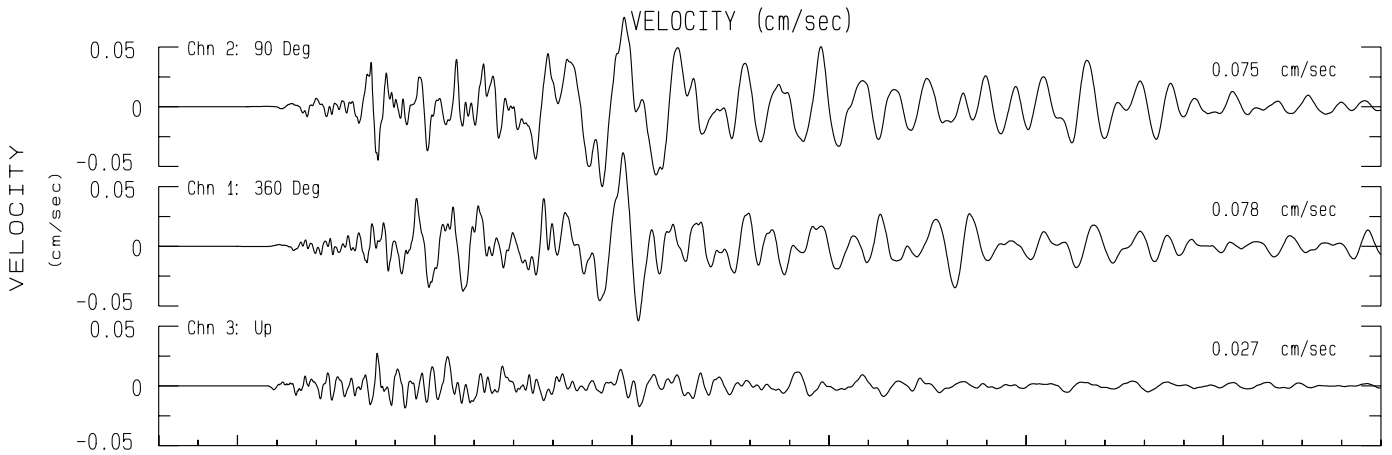

Tolay Creek NCSN Sta NTO
Rcrd of Sun Dec 14, 2025 15:30:18.4 PST (Time Uncertain) (Unk)
Frequency Band Processed: 5.0 secs to 40.0 Hz
CISN/CSMIP Preliminary Strong Motion Processing - Subject to Revision

Tolay Creek Sta C.752
Rcrd of Sun Dec 14, 2025 15:30:18.4 PST
Frequency Band Processed: 5.0 secs to 40.0 Hz
Automated Strong Motion Processing - Preliminary and Subject to Revision

SPECTRAL ACCELERATION, Sa

VELOCITY FOURIER SPECTRUM