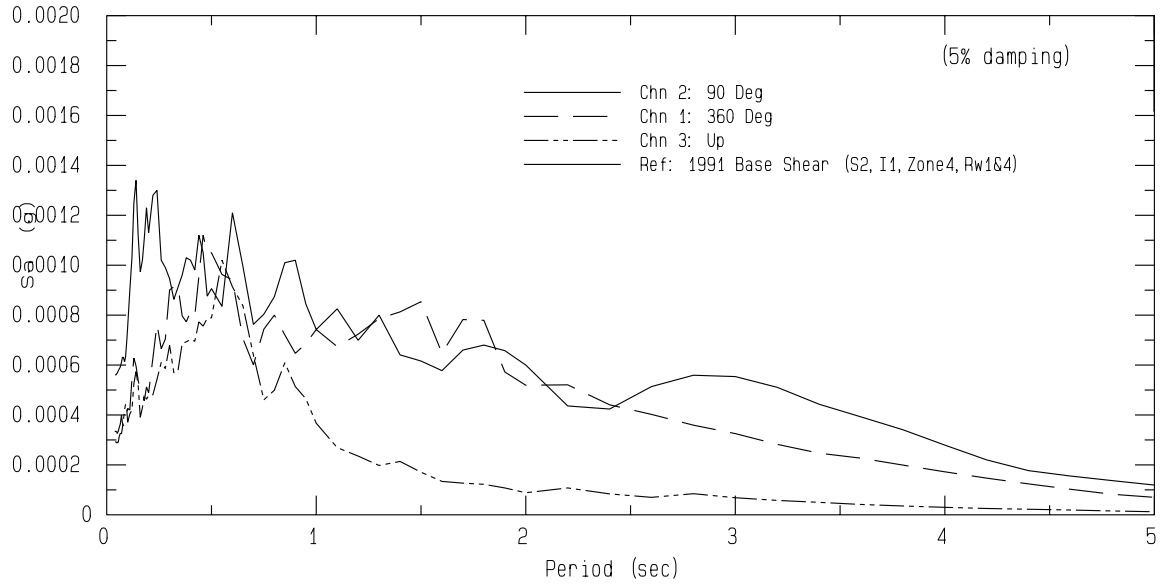

Tolay Creek NCSN Sta NTO
Rcrd of Sun Dec 14, 2025 15:30:18.4 PST (Time Uncertain) (Unk)
Frequency Band Processed: 5.0 secs to 40.0 Hz
CISN/CSMIP Preliminary Strong Motion Processing - Subject to Revision

Tolay Creek Sta C.752
Rcrd of Sun Dec 14, 2025 15:30:18.4 PST
Frequency Band Processed: 5.0 secs to 40.0 Hz
Automated Strong Motion Processing - Preliminary and Subject to Revision

SPECTRAL ACCELERATION, Sa

VELOCITY FOURIER SPECTRUM