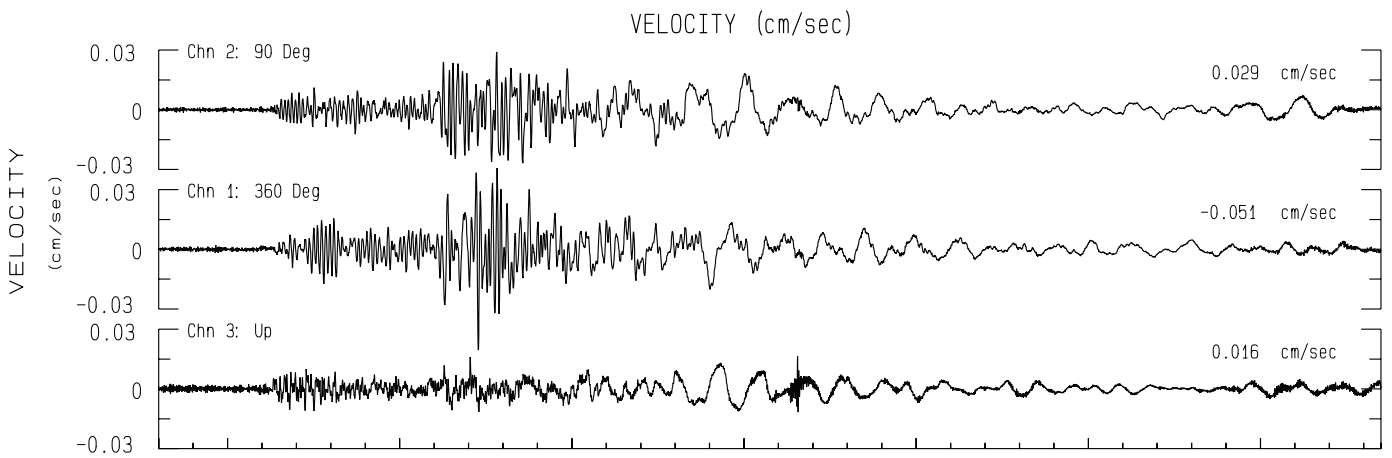

San Francisco FS 40 18th Av USGS Sta 1792  
Rcrd of Sun Dec 14, 2025 15:30:25.2 PST (Time Uncertain) (Unk)  
Frequency Band Processed: 5.0 secs to 40.0 Hz  
CISN/CSMIP Preliminary Strong Motion Processing - Subject to Revision

San Francisco FS 40 18th Av Sta C.752  
Rcrd of Sun Dec 14, 2025 15:30:25.2 PST  
Frequency Band Processed: 5.0 secs to 40.0 Hz  
Automated Strong Motion Processing - Preliminary and Subject to Revision

### VELOCITY FOURIER SPECTRUM