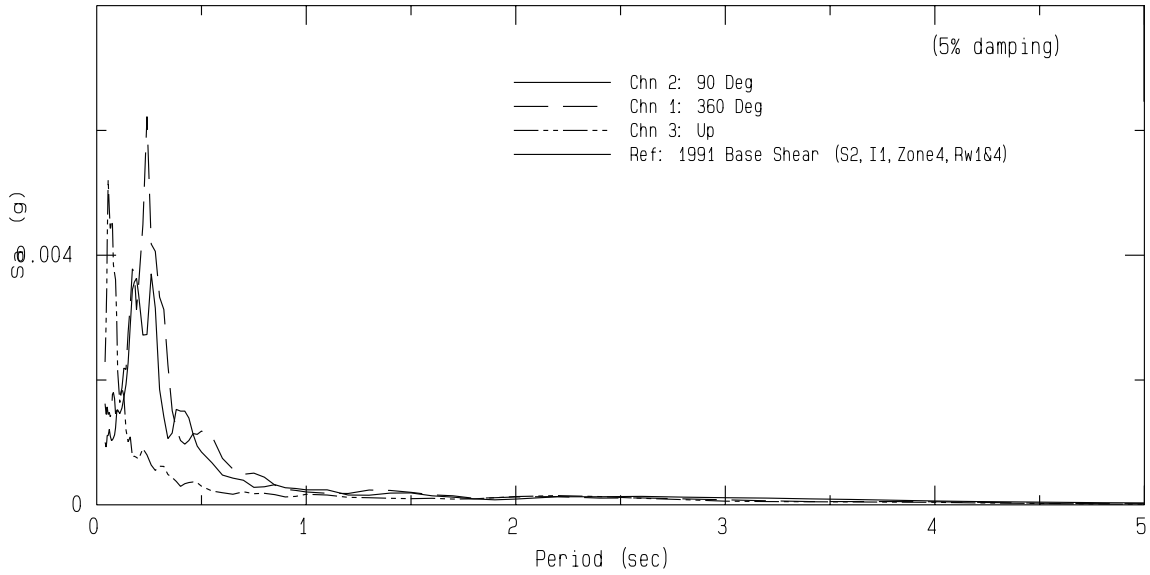

San Francisco FS 40 18th Av USGS Sta 1792  
Rcrd of Sun Dec 14, 2025 15:30:25.2 PST (Time Uncertain) (Unk)  
Frequency Band Processed: 5.0 secs to 40.0 Hz  
CISN/CSMIP Preliminary Strong Motion Processing - Subject to Revision

### VELOCITY FOURIER SPECTRUM