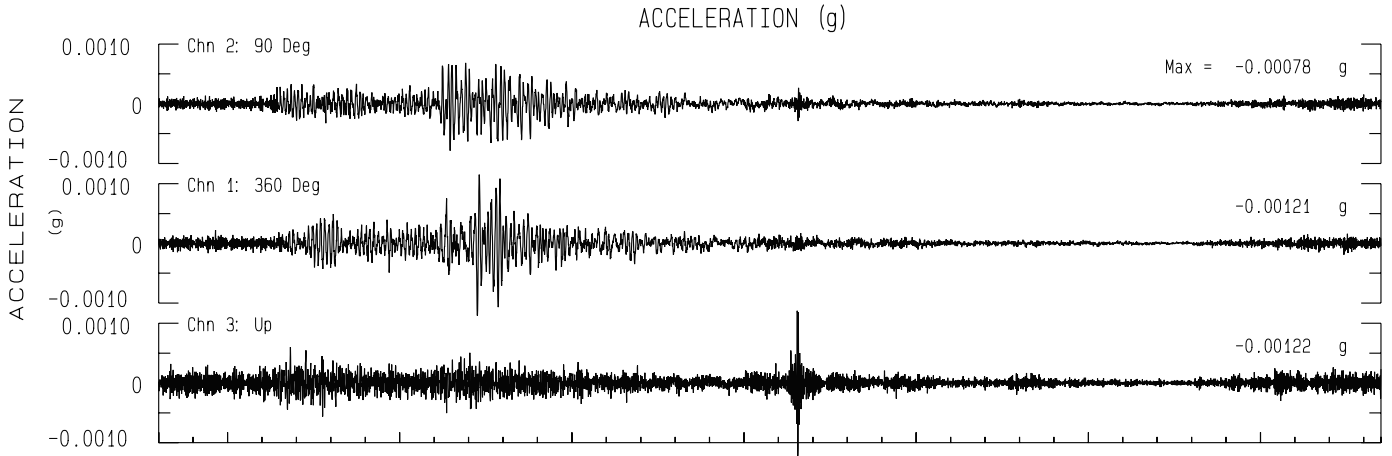

San Francisco FS 40 18th Av USGS Sta 1792  
Rcrd of Sun Dec 14, 2025 15:30:25.2 PST (Time Uncertain) (Unk)  
Frequency Band Processed: 5.0 secs to 40.0 Hz  
CISN/CSMIP Preliminary Strong Motion Processing - Subject to Revision

San Francisco FS 40 18th Av Sta C.752  
Rcrd of Sun Dec 14, 2025 15:30:25.2 PST  
Frequency Band Processed: 5.0 secs to 40.0 Hz  
Automated Strong Motion Processing - Preliminary and Subject to Revision

### VELOCITY FOURIER SPECTRUM