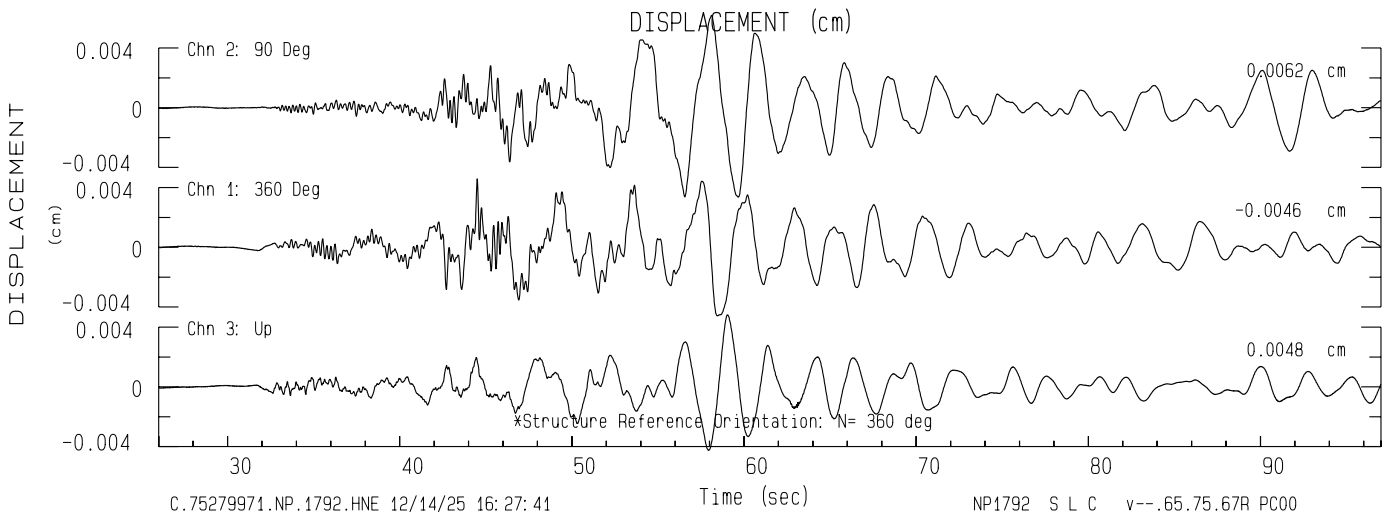

San Francisco FS 40 18th Av USGS Sta 1792  
Rcrd of Sun Dec 14, 2025 15:30:25.2 PST (Time Uncertain) (Unk)  
Frequency Band Processed: 5.0 secs to 40.0 Hz  
CISN/CSMIP Preliminary Strong Motion Processing - Subject to Revision

San Francisco FS 40 18th Av Sta C.752  
Rcrd of Sun Dec 14, 2025 15:30:25.2 PST  
Frequency Band Processed: 5.0 secs to 40.0 Hz  
Automated Strong Motion Processing - Preliminary and Subject to Revision

### VELOCITY FOURIER SPECTRUM