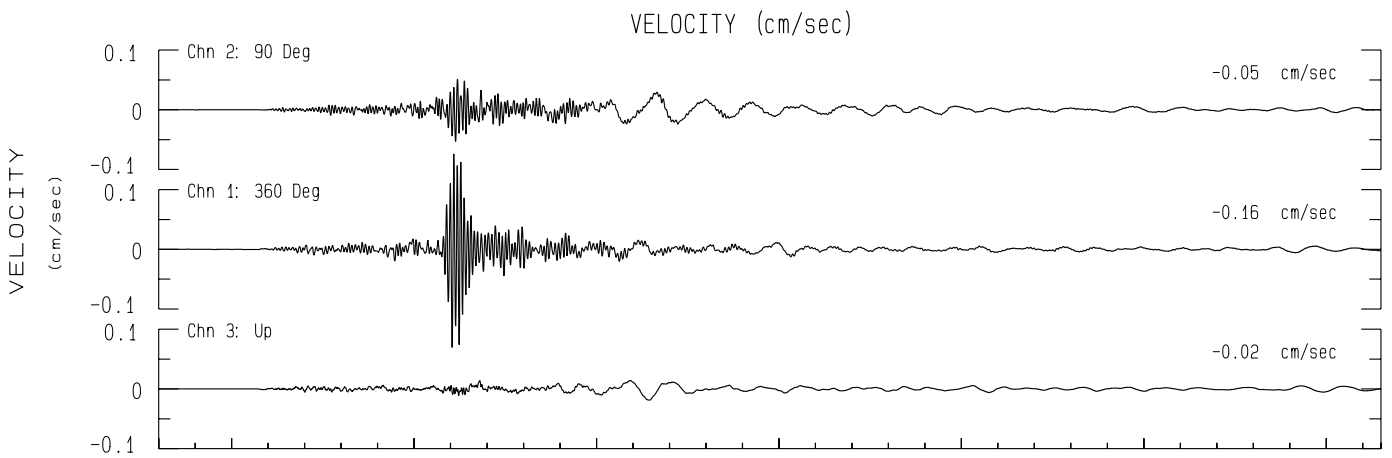

Mill Valley Golf Course USGS Sta 1806  
Rcrd of Sun Dec 14, 2025 15:30:22.1 PST (Time Uncertain) (Unk)  
Frequency Band Processed: 5.0 secs to 40.0 Hz  
CISN/CSMIP Preliminary Strong Motion Processing - Subject to Revision

Mill Valley Golf Course Sta C.752  
Rcrd of Sun Dec 14, 2025 15:30:22.1 PST  
Frequency Band Processed: 5.0 secs to 40.0 Hz  
Automated Strong Motion Processing - Preliminary and Subject to Revision