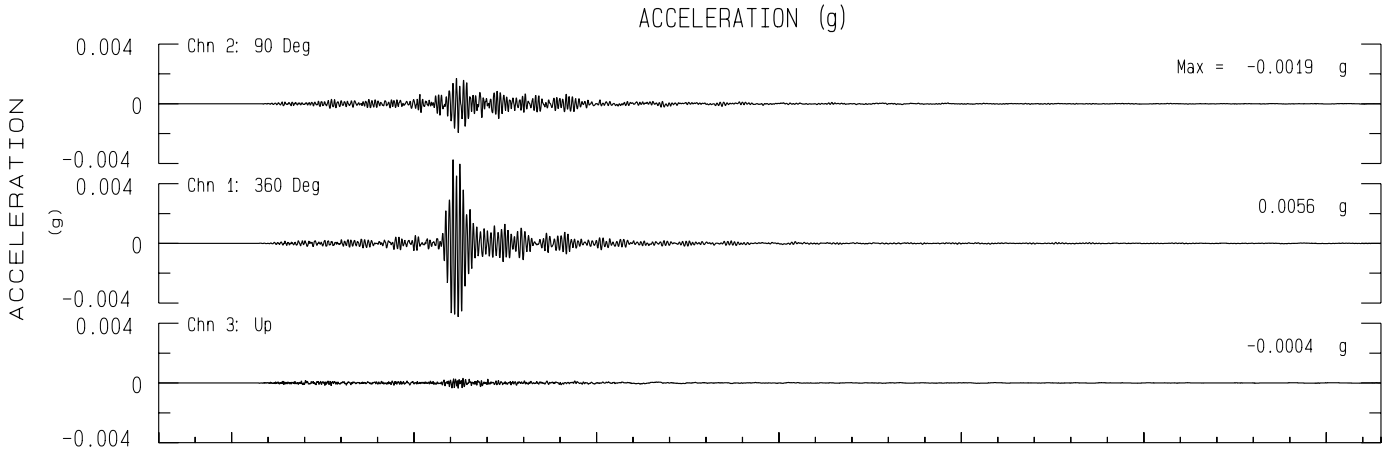

Mill Valley Golf Course USGS Sta 1806  
Rcrd of Sun Dec 14, 2025 15:30:22.1 PST (Time Uncertain) (Unk)  
Frequency Band Processed: 5.0 secs to 40.0 Hz  
CISN/CSMIP Preliminary Strong Motion Processing - Subject to Revision