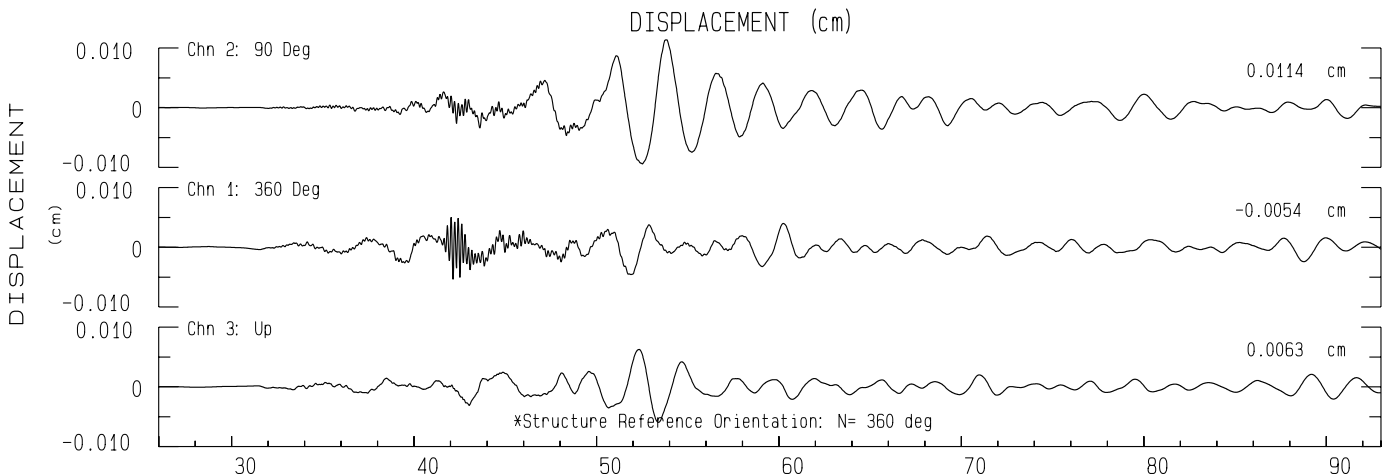

Mill Valley Golf Course USGS Sta 1806  
Rcrd of Sun Dec 14, 2025 15:30:22.1 PST (Time Uncertain) (Unk)  
Frequency Band Processed: 5.0 secs to 40.0 Hz  
CISN/CSMIP Preliminary Strong Motion Processing - Subject to Revision

Mill Valley Golf Course Sta C.752  
Rcrd of Sun Dec 14, 2025 15:30:22.1 PST  
Frequency Band Processed: 5.0 secs to 40.0 Hz  
Automated Strong Motion Processing - Preliminary and Subject to Revision