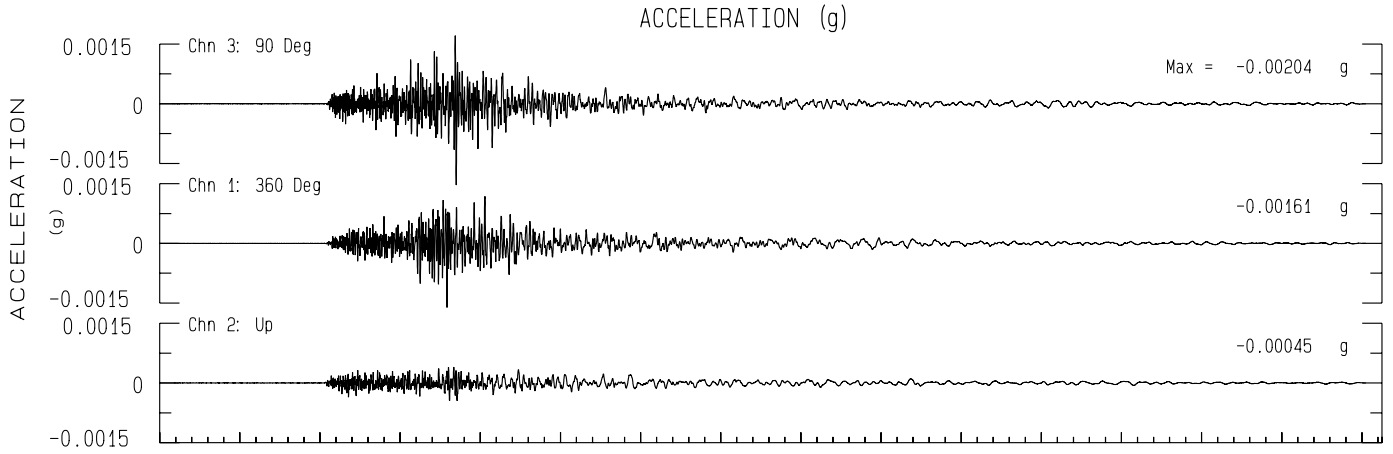

Pacheco Peak, CA, USA BSN Sta PACP
Rcrd of Sun Aug 24, 2014 03:20:27.8 PDT (GPS)
Frequency Band Processed: 15.0 secs to 23.0 Hz
CISN/CSMIP Preliminary Strong Motion Processing - Subject to Revision

Pacheco Peak, CA, USA Sta 72282
Rcrd of Sun Aug 24, 2014 03:20:27.8 PDT
Frequency Band Processed: 14.9 secs to 23.0 Hz
Automated Strong Motion Processing - Preliminary and Subject to Revision