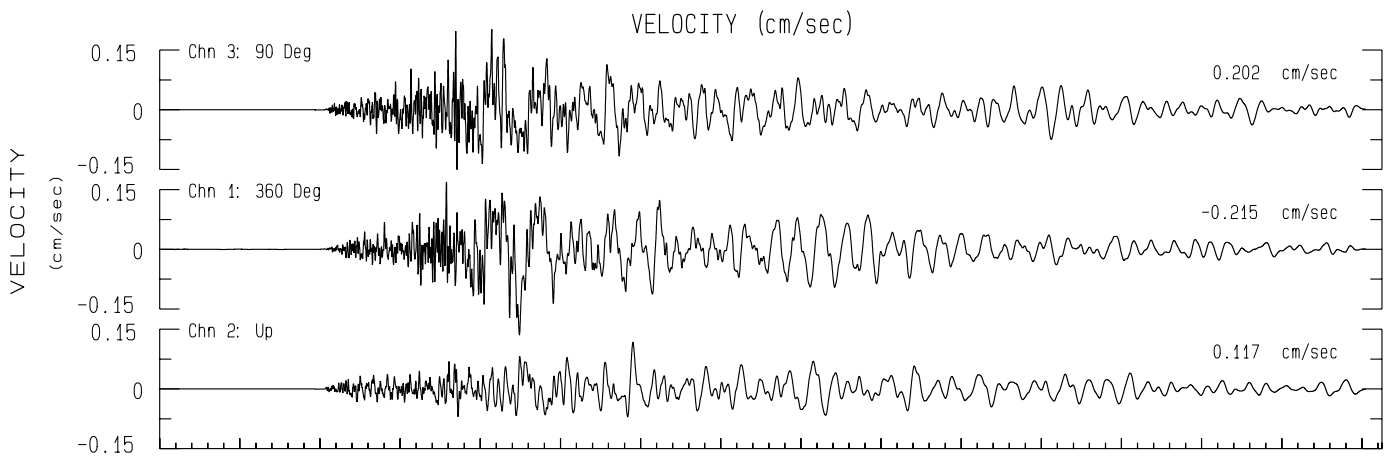

Pacheco Peak, CA, USA BSN Sta PACP
Rcrd of Sun Aug 24, 2014 03:20:27.8 PDT (GPS)
Frequency Band Processed: 15.0 secs to 23.0 Hz
CISN/CSMIP Preliminary Strong Motion Processing - Subject to Revision

Pacheco Peak, CA, USA Sta 72282
Rcrd of Sun Aug 24, 2014 03:20:27.8 PDT
Frequency Band Processed: 14.9 secs to 23.0 Hz
Automated Strong Motion Processing - Preliminary and Subject to Revision