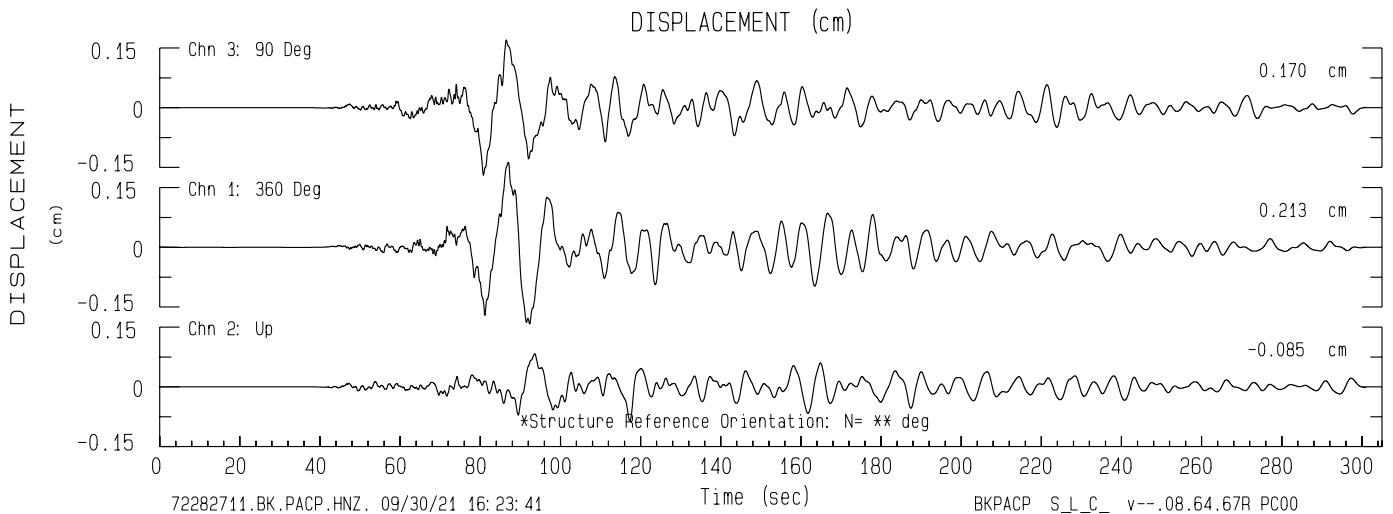

Pacheco Peak, CA, USA BSN Sta PACP
Rcrd of Sun Aug 24, 2014 03:20:27.8 PDT (GPS)
Frequency Band Processed: 15.0 secs to 23.0 Hz
CISN/CSMIP Preliminary Strong Motion Processing - Subject to Revision

Pacheco Peak, CA, USA Sta 72282
Rcrd of Sun Aug 24, 2014 03:20:27.8 PDT
Frequency Band Processed: 14.9 secs to 23.0 Hz
Automated Strong Motion Processing - Preliminary and Subject to Revision