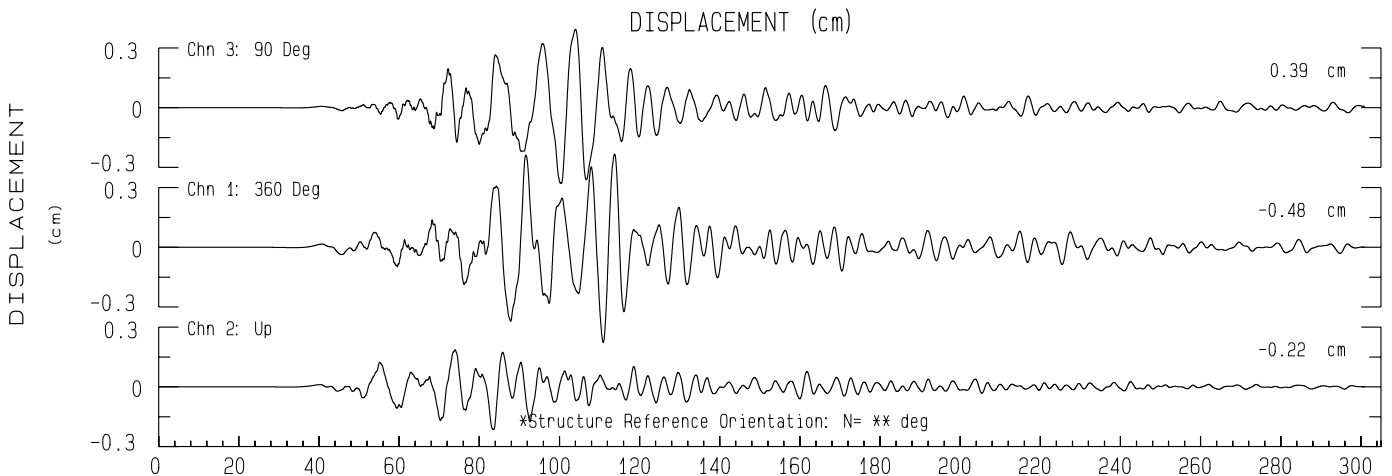

Sutter Buttes, CA, USA BSN Sta SUTB
Rcrd of Sun Aug 24, 2014 03:20:22.9 PDT (GPS)
Frequency Band Processed: 15.0 secs to 23.0 Hz
CISN/CSMIP Preliminary Strong Motion Processing - Subject to Revision

Sutter Buttes, CA, USA Sta 72282
Rcrd of Sun Aug 24, 2014 03:20:22.9 PDT
Frequency Band Processed: 14.9 secs to 23.0 Hz
Automated Strong Motion Processing - Preliminary and Subject to Revision