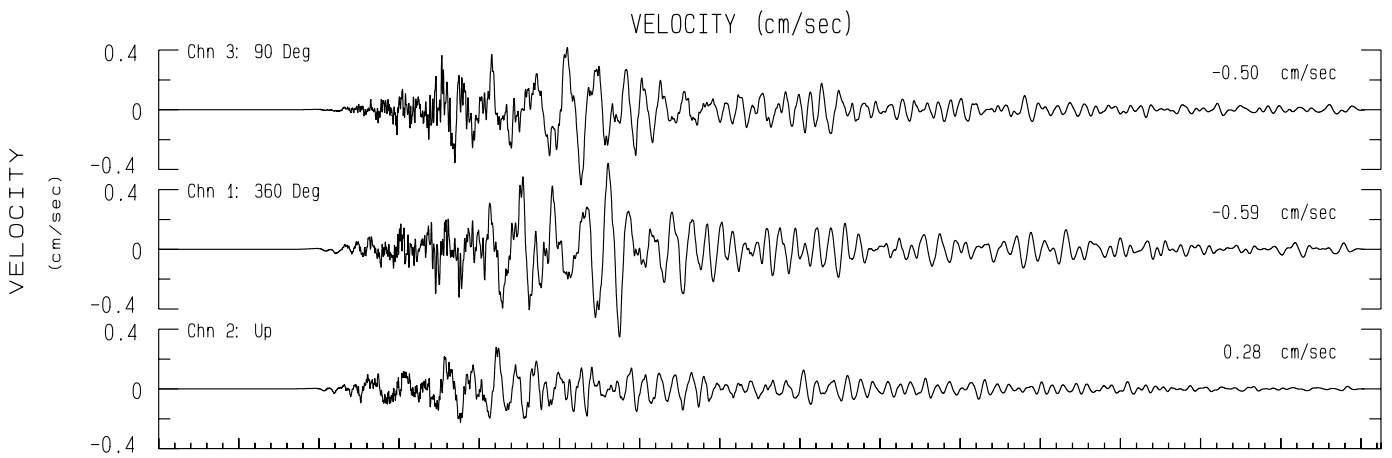

Sutter Buttes, CA, USA BSN Sta SUTB
Rcrd of Sun Aug 24, 2014 03:20:22.9 PDT (GPS)
Frequency Band Processed: 15.0 secs to 23.0 Hz
CISN/CSMIP Preliminary Strong Motion Processing - Subject to Revision

Sutter Buttes, CA, USA Sta 72282
Rcrd of Sun Aug 24, 2014 03:20:22.9 PDT
Frequency Band Processed: 14.9 secs to 23.0 Hz
Automated Strong Motion Processing - Preliminary and Subject to Revision