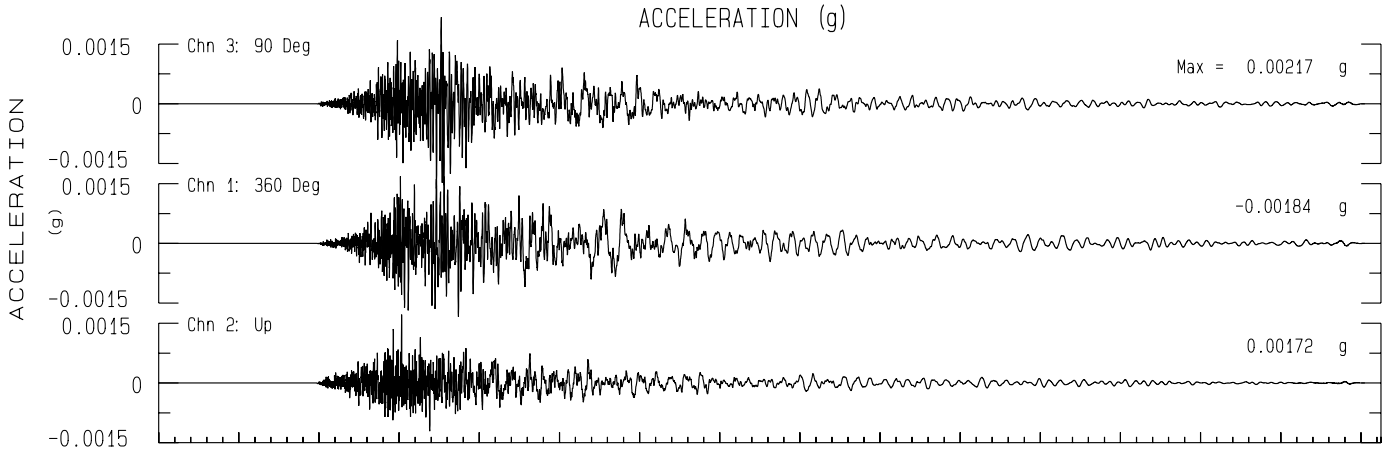

Sutter Buttes, CA, USA BSN Sta SUTB
Rcrd of Sun Aug 24, 2014 03:20:22.9 PDT (GPS)
Frequency Band Processed: 15.0 secs to 23.0 Hz
CISN/CSMIP Preliminary Strong Motion Processing - Subject to Revision

Sutter Buttes, CA, USA Sta 72282
Rcrd of Sun Aug 24, 2014 03:20:22.9 PDT
Frequency Band Processed: 14.9 secs to 23.0 Hz
Automated Strong Motion Processing - Preliminary and Subject to Revision