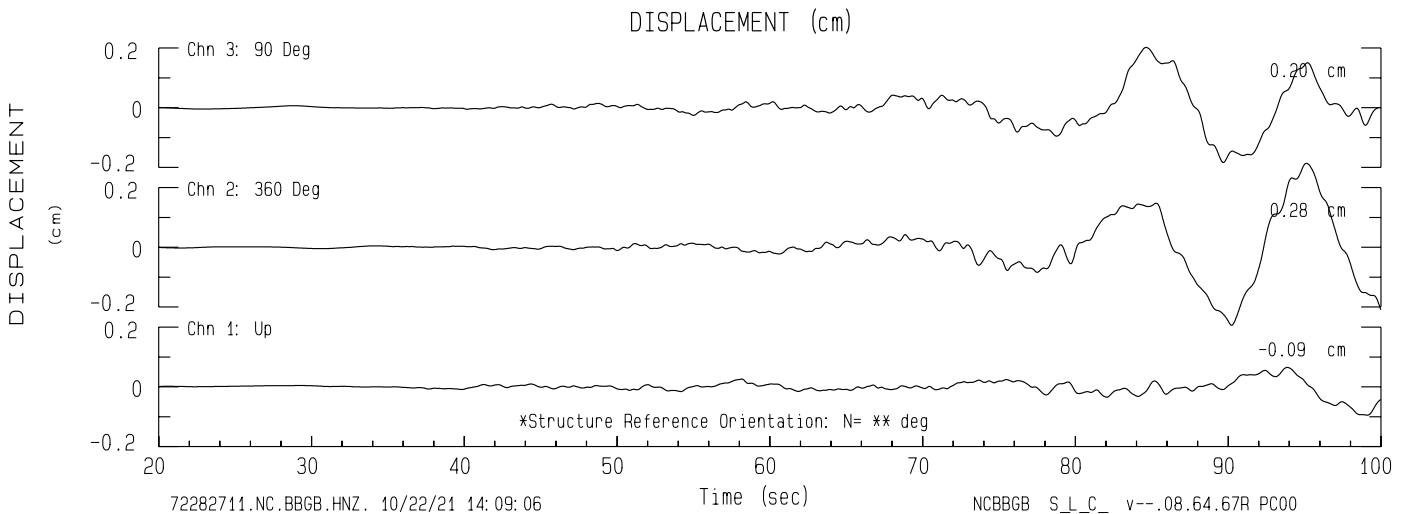

Big Mountain #3 NCSN Sta BBGB  
 Rcrd of Sun Aug 24, 2014 03:20:45.8 PDT (GPS)  
 Frequency Band Processed: 15.0 secs to 23.0 Hz  
 CISN/CSMIP Preliminary Strong Motion Processing - Subject to Revision

Big Mountain #3 Sta 72282  
Rcrd of Sun Aug 24, 2014 03:20:45.8 PDT  
Frequency Band Processed: 14.9 secs to 23.0 Hz  
Automated Strong Motion Processing - Preliminary and Subject to Revision

### VELOCITY FOURIER SPECTRUM