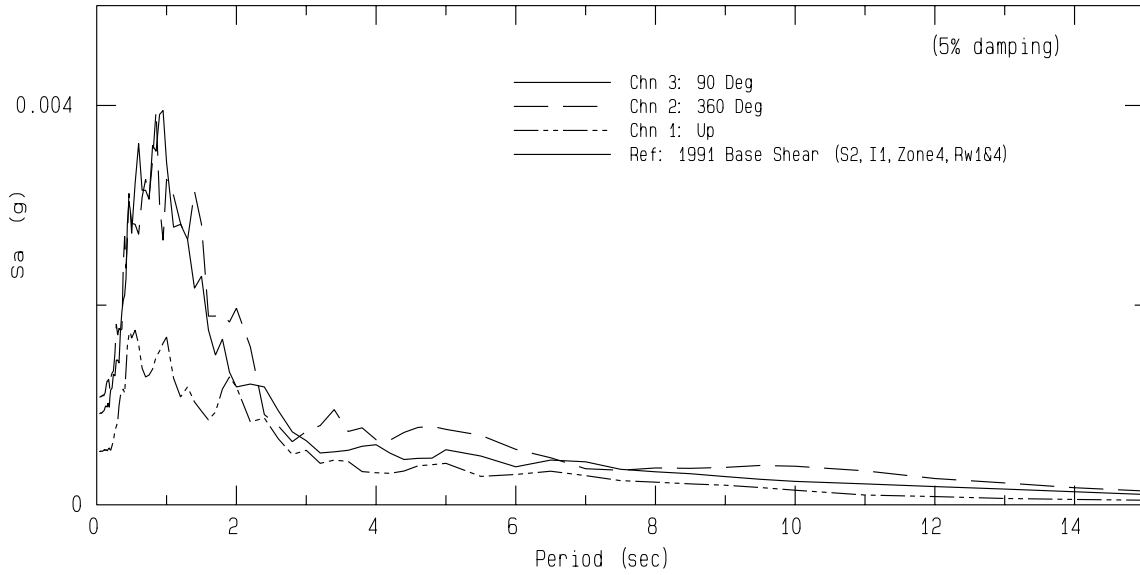

Big Mountain #3 NCSN Sta BBGB  
 Rcrd of Sun Aug 24, 2014 03:20:45.8 PDT (GPS)  
 Frequency Band Processed: 15.0 secs to 23.0 Hz  
 CISN/CSMIP Preliminary Strong Motion Processing - Subject to Revision

Big Mountain #3 Sta 72282  
Rcrd of Sun Aug 24, 2014 03:20:45.8 PDT  
Frequency Band Processed: 14.9 secs to 23.0 Hz  
Automated Strong Motion Processing - Preliminary and Subject to Revision

### VELOCITY FOURIER SPECTRUM