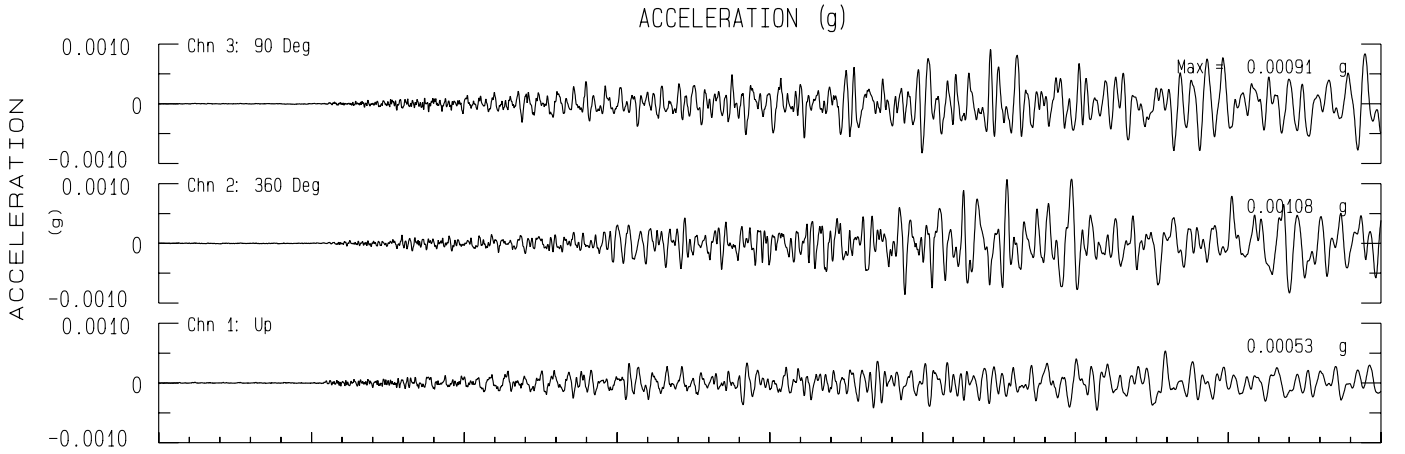

Big Mountain #3 NCSN Sta BBGB  
 Rcrd of Sun Aug 24, 2014 03:20:45.8 PDT (GPS)  
 Frequency Band Processed: 15.0 secs to 23.0 Hz  
 CISN/CSMIP Preliminary Strong Motion Processing - Subject to Revision

Big Mountain #3 Sta 72282  
Rcrd of Sun Aug 24, 2014 03:20:45.8 PDT  
Frequency Band Processed: 14.9 secs to 23.0 Hz  
Automated Strong Motion Processing - Preliminary and Subject to Revision

### VELOCITY FOURIER SPECTRUM