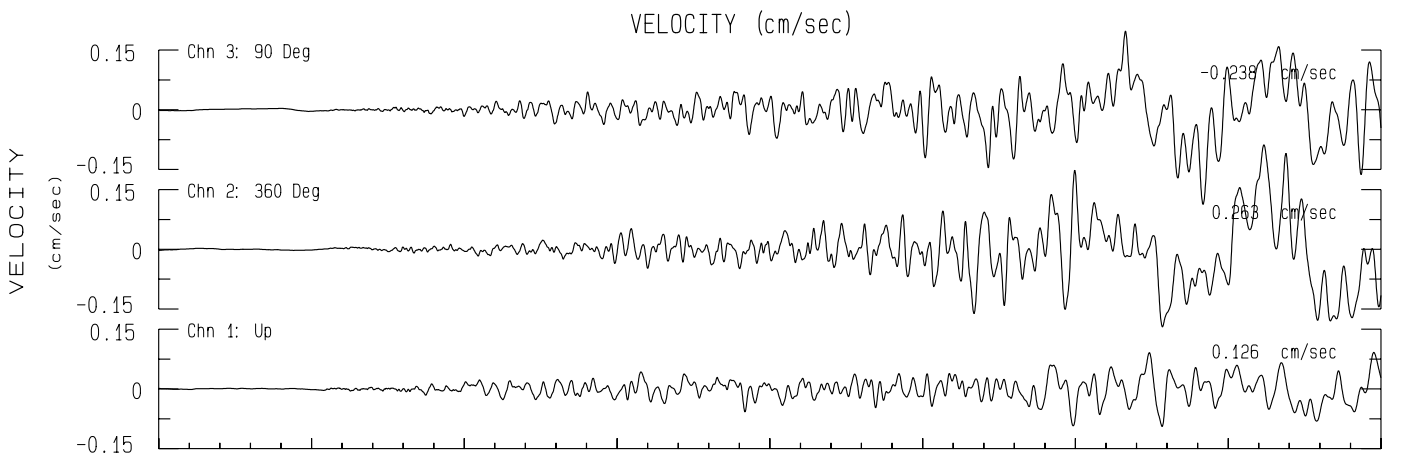

Big Mountain #3 NCSN Sta BBGB  
 Rcrd of Sun Aug 24, 2014 03:20:45.8 PDT (GPS)  
 Frequency Band Processed: 15.0 secs to 23.0 Hz  
 CISN/CSMIP Preliminary Strong Motion Processing - Subject to Revision

Big Mountain #3 Sta 72282  
Rcrd of Sun Aug 24, 2014 03:20:45.8 PDT  
Frequency Band Processed: 14.9 secs to 23.0 Hz  
Automated Strong Motion Processing - Preliminary and Subject to Revision

### VELOCITY FOURIER SPECTRUM