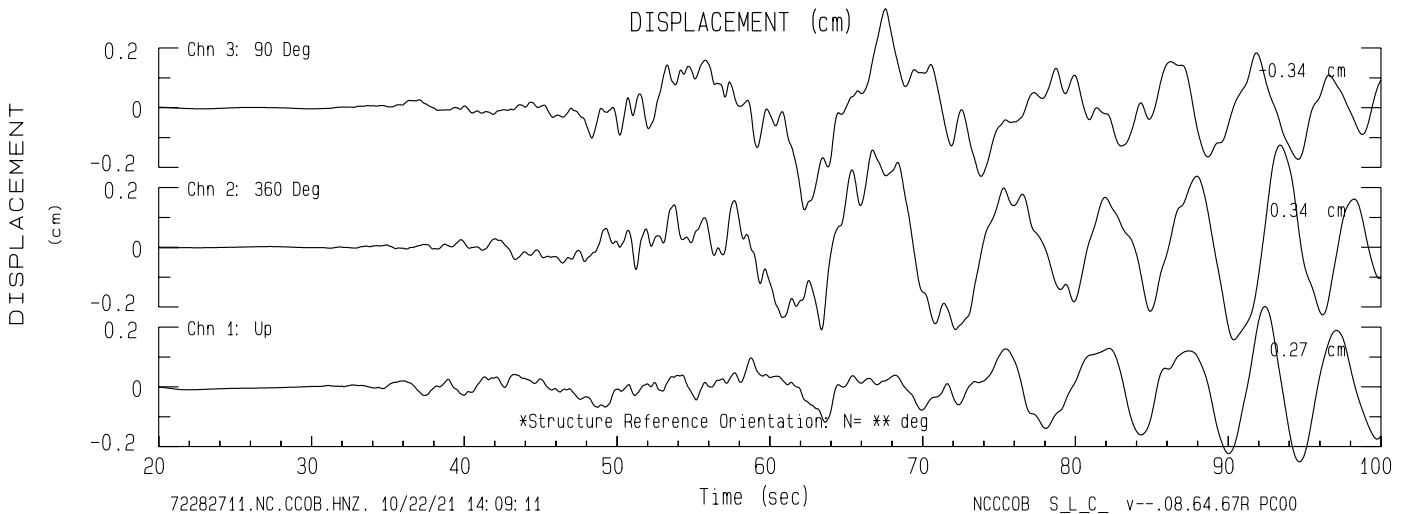

Coe Ranch #3 NCSN Sta CCOB  
Rcrd of Sun Aug 24, 2014 03:20:33.5 PDT (GPS)  
Frequency Band Processed: 15.0 secs to 23.0 Hz  
CISN/CSMIP Preliminary Strong Motion Processing - Subject to Revision

Coe Ranch #3 Sta 72282  
Rcrd of Sun Aug 24, 2014 03:20:33.5 PDT  
Frequency Band Processed: 14.9 secs to 23.0 Hz  
Automated Strong Motion Processing - Preliminary and Subject to Revision