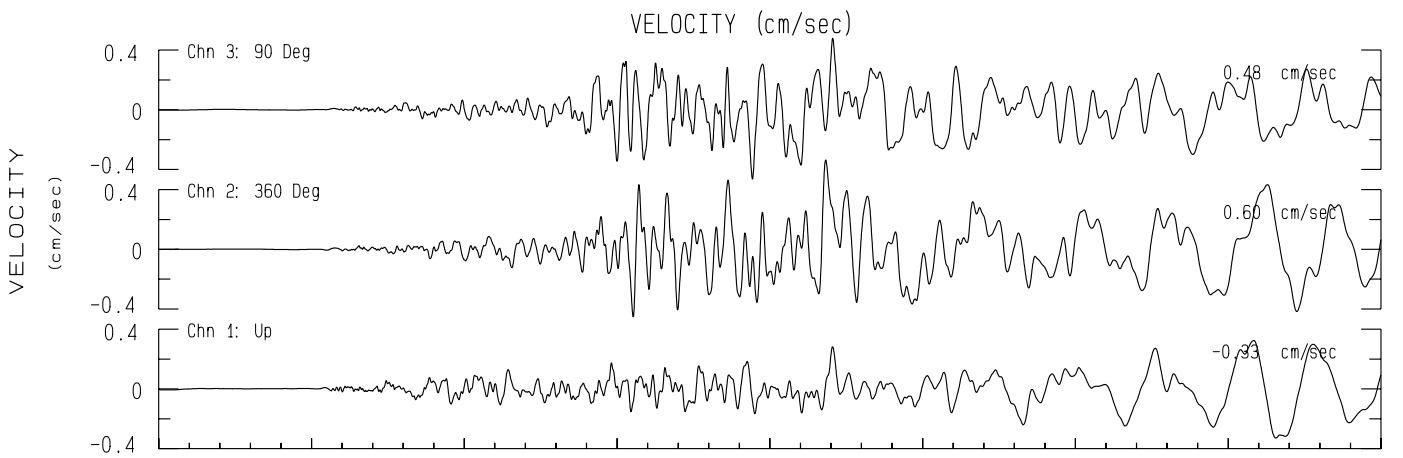

Coe Ranch #3 NCSN Sta CCOB  
Rcrd of Sun Aug 24, 2014 03:20:33.5 PDT (GPS)  
Frequency Band Processed: 15.0 secs to 23.0 Hz  
CISN/CSMIP Preliminary Strong Motion Processing - Subject to Revision

Coe Ranch #3 Sta 72282  
Rcrd of Sun Aug 24, 2014 03:20:33.5 PDT  
Frequency Band Processed: 14.9 secs to 23.0 Hz  
Automated Strong Motion Processing - Preliminary and Subject to Revision