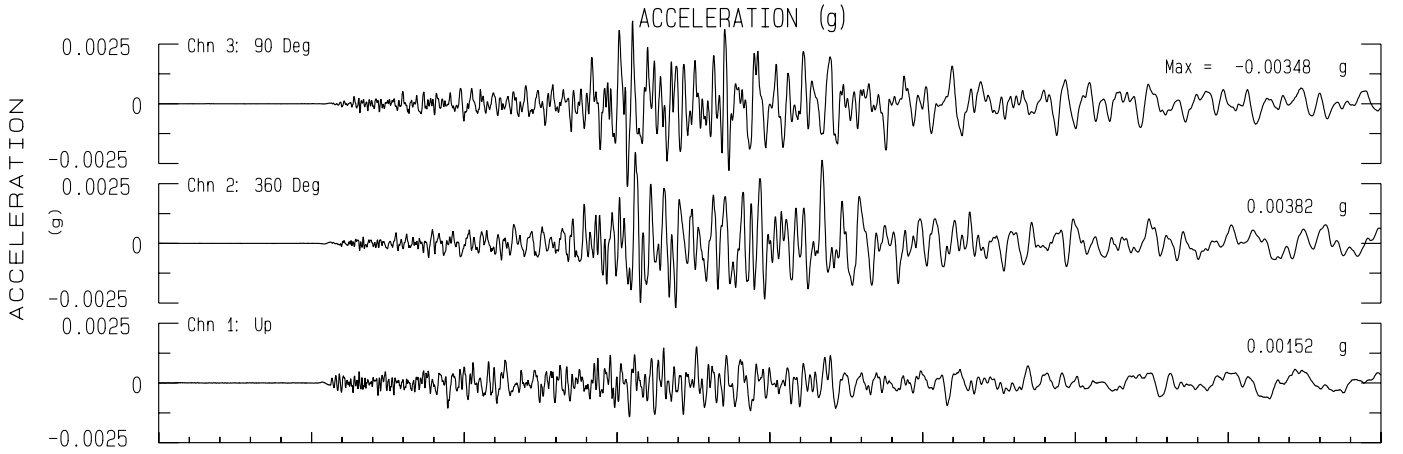

Coe Ranch #3 NCSN Sta CCOB  
Rcrd of Sun Aug 24, 2014 03:20:33.5 PDT (GPS)  
Frequency Band Processed: 15.0 secs to 23.0 Hz  
CISN/CSMIP Preliminary Strong Motion Processing - Subject to Revision

Coe Ranch #3 Sta 72282  
Rcrd of Sun Aug 24, 2014 03:20:33.5 PDT  
Frequency Band Processed: 14.9 secs to 23.0 Hz  
Automated Strong Motion Processing - Preliminary and Subject to Revision