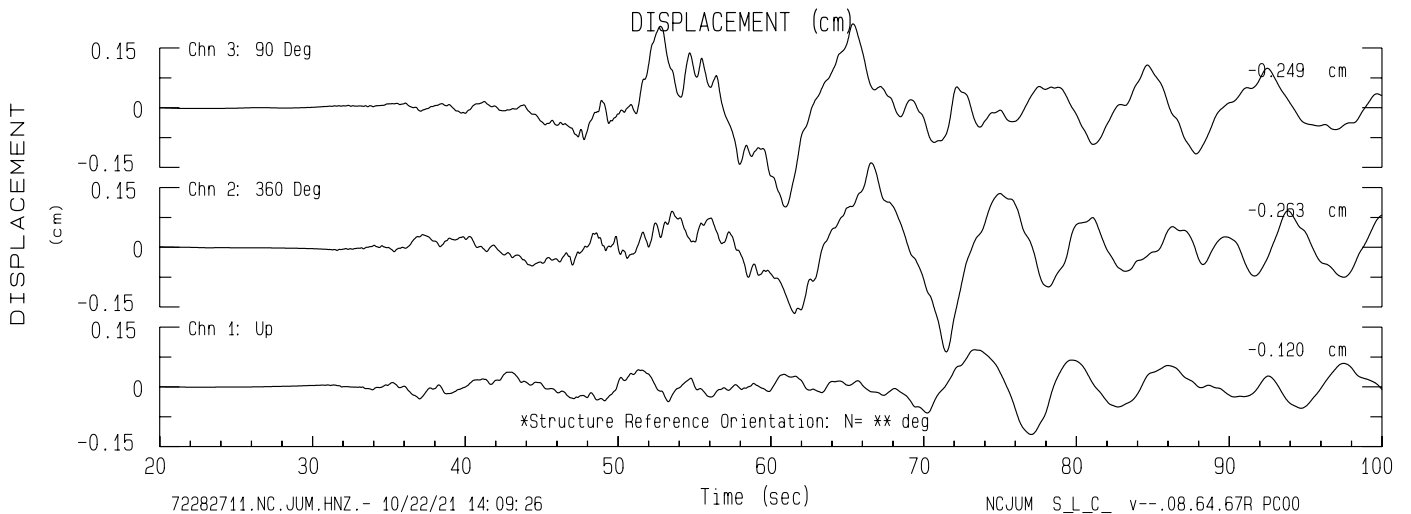

Mount Umunhum NCSN Sta JUM
Rcrd of Sun Aug 24, 2014 03:20:33.9 PDT (GPS)
Frequency Band Processed: 15.0 secs to 23.0 Hz
CISN/CSMIP Preliminary Strong Motion Processing - Subject to Revision

Mount Umunhum Sta 72282
Rcrd of Sun Aug 24, 2014 03:20:33.9 PDT
Frequency Band Processed: 14.9 secs to 23.0 Hz
Automated Strong Motion Processing - Preliminary and Subject to Revision