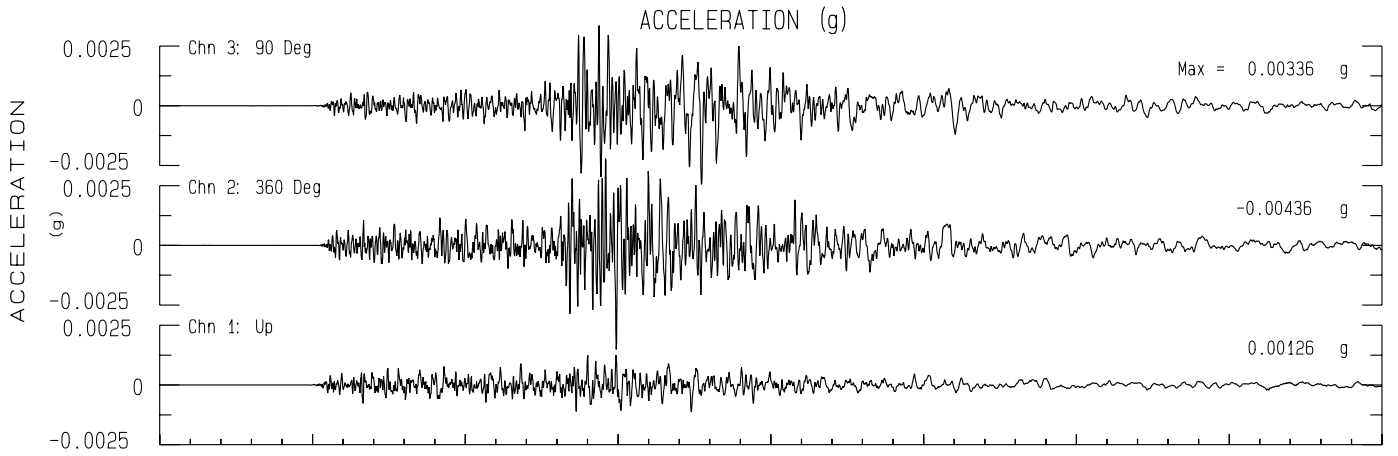

Mount Umunhum NCSN Sta JUM
Rcrd of Sun Aug 24, 2014 03:20:33.9 PDT (GPS)
Frequency Band Processed: 15.0 secs to 23.0 Hz
CISN/CSMIP Preliminary Strong Motion Processing - Subject to Revision

Mount Umunhum Sta 72282
Rcrd of Sun Aug 24, 2014 03:20:33.9 PDT
Frequency Band Processed: 14.9 secs to 23.0 Hz
Automated Strong Motion Processing - Preliminary and Subject to Revision