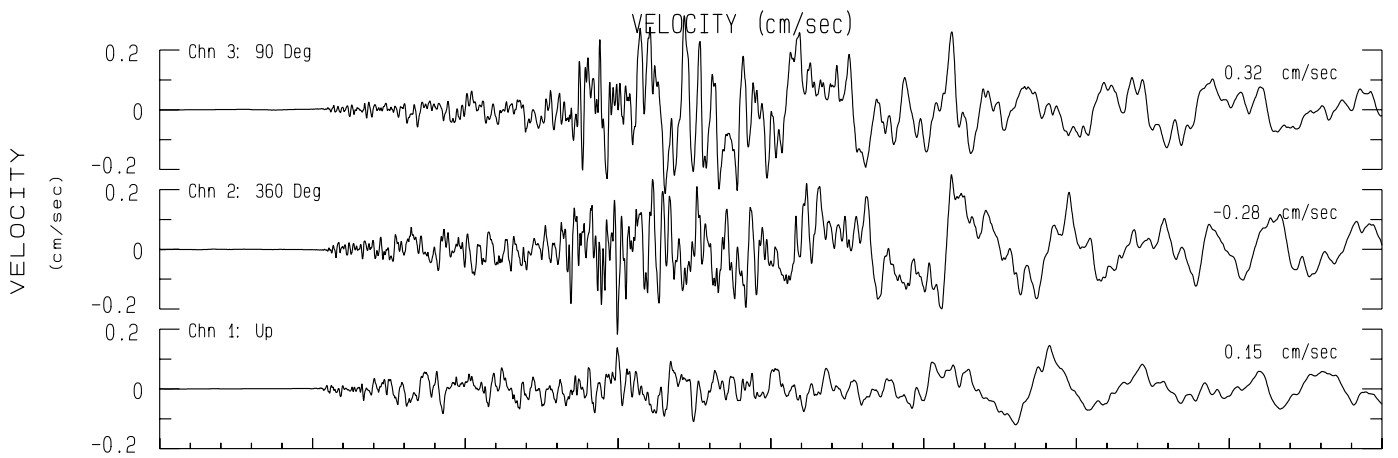

Mount Umunhum NCSN Sta JUM
Rcrd of Sun Aug 24, 2014 03:20:33.9 PDT (GPS)
Frequency Band Processed: 15.0 secs to 23.0 Hz
CISN/CSMIP Preliminary Strong Motion Processing - Subject to Revision

Mount Umunhum Sta 72282
Rcrd of Sun Aug 24, 2014 03:20:33.9 PDT
Frequency Band Processed: 14.9 secs to 23.0 Hz
Automated Strong Motion Processing - Preliminary and Subject to Revision