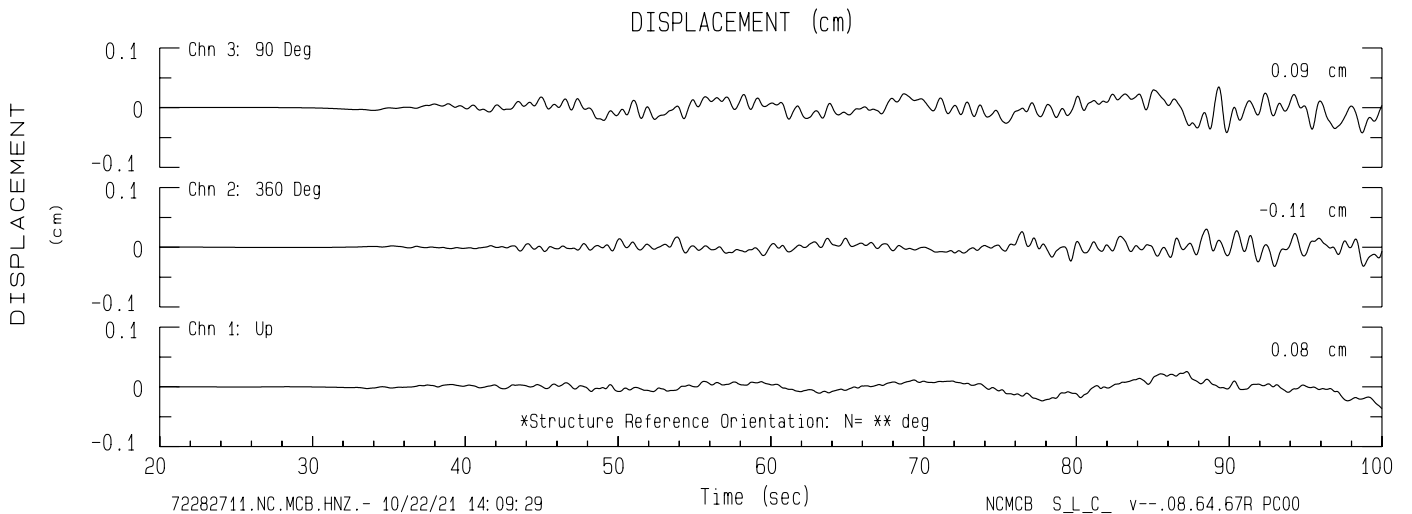

Casa Benchmark NCSN Sta MCB  
Rcrd of Sun Aug 24, 2014 03:20:57.7 PDT (GPS)  
Frequency Band Processed: 15.0 secs to 23.0 Hz  
CISN/CSMIP Preliminary Strong Motion Processing - Subject to Revision

Casa Benchmark Sta 72282  
Rcrd of Sun Aug 24, 2014 03:20:57.7 PDT  
Frequency Band Processed: 14.9 secs to 23.0 Hz  
Automated Strong Motion Processing - Preliminary and Subject to Revision

### VELOCITY FOURIER SPECTRUM