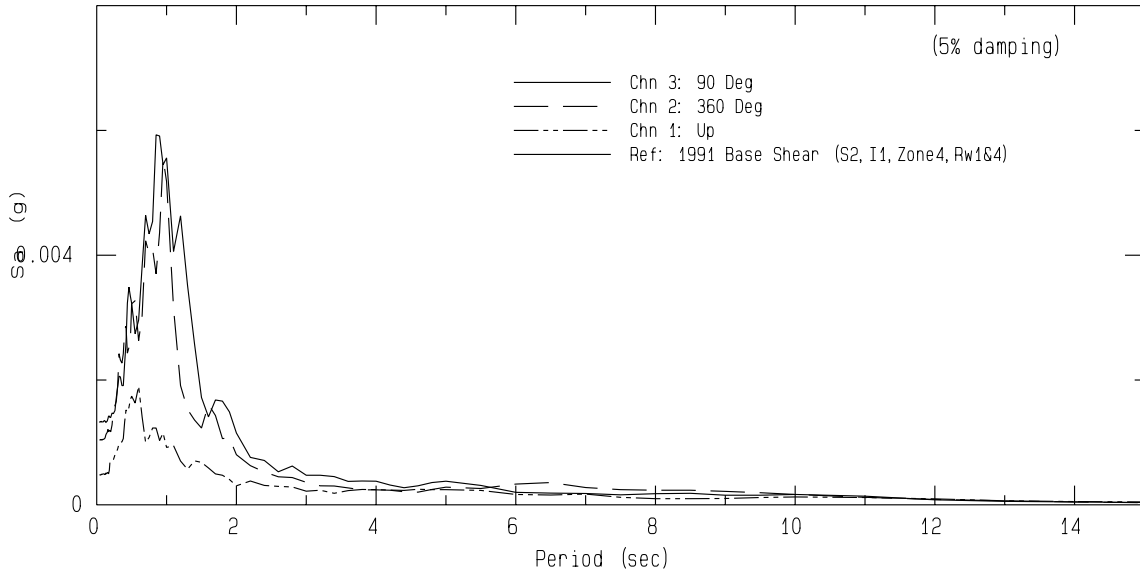

Casa Benchmark NCSN Sta MCB  
Rcrd of Sun Aug 24, 2014 03:20:57.7 PDT (GPS)  
Frequency Band Processed: 15.0 secs to 23.0 Hz  
CISN/CSMIP Preliminary Strong Motion Processing - Subject to Revision

Casa Benchmark Sta 72282  
Rcrd of Sun Aug 24, 2014 03:20:57.7 PDT  
Frequency Band Processed: 14.9 secs to 23.0 Hz  
Automated Strong Motion Processing - Preliminary and Subject to Revision

### VELOCITY FOURIER SPECTRUM