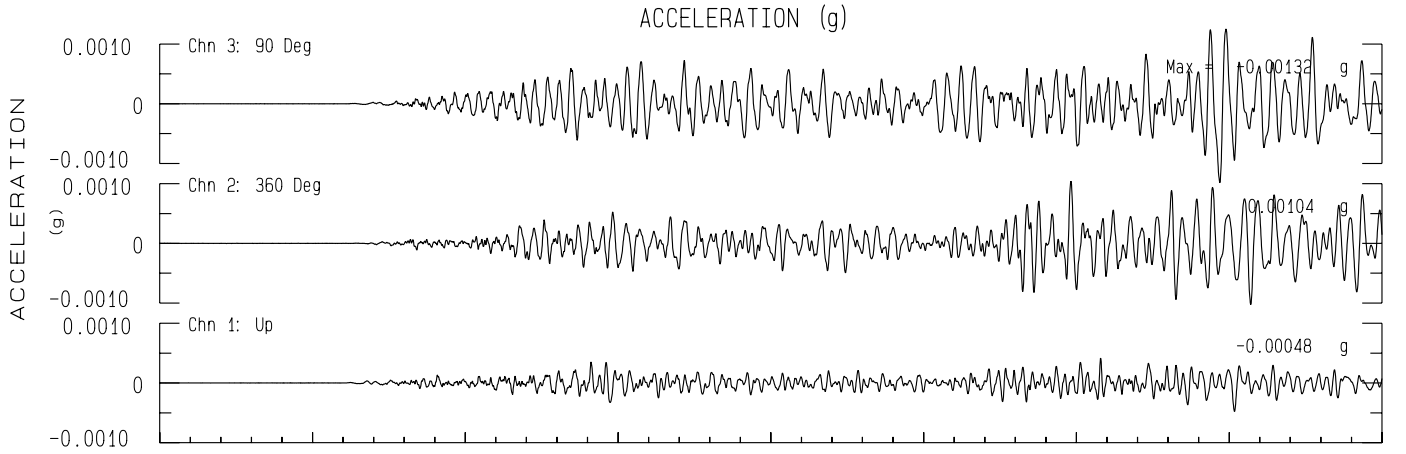

Casa Benchmark NCSN Sta MCB  
Rcrd of Sun Aug 24, 2014 03:20:57.7 PDT (GPS)  
Frequency Band Processed: 15.0 secs to 23.0 Hz  
CISN/CSMIP Preliminary Strong Motion Processing - Subject to Revision

Casa Benchmark Sta 72282  
Rcrd of Sun Aug 24, 2014 03:20:57.7 PDT  
Frequency Band Processed: 14.9 secs to 23.0 Hz  
Automated Strong Motion Processing - Preliminary and Subject to Revision

### VELOCITY FOURIER SPECTRUM