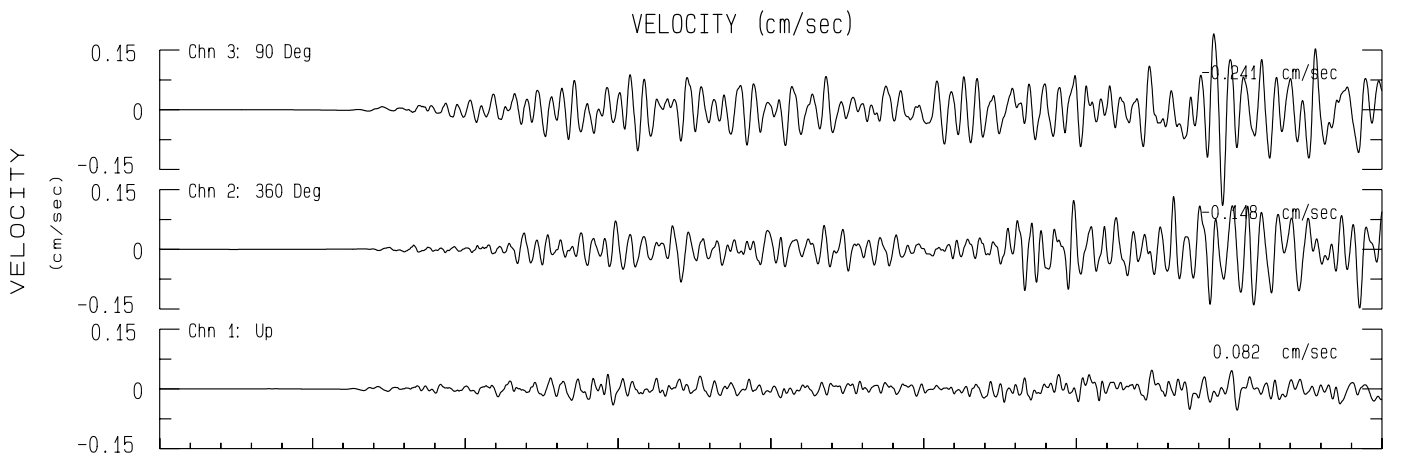

Casa Benchmark NCSN Sta MCB  
Rcrd of Sun Aug 24, 2014 03:20:57.7 PDT (GPS)  
Frequency Band Processed: 15.0 secs to 23.0 Hz  
CISN/CSMIP Preliminary Strong Motion Processing - Subject to Revision

Casa Benchmark Sta 72282  
Rcrd of Sun Aug 24, 2014 03:20:57.7 PDT  
Frequency Band Processed: 14.9 secs to 23.0 Hz  
Automated Strong Motion Processing - Preliminary and Subject to Revision

### VELOCITY FOURIER SPECTRUM