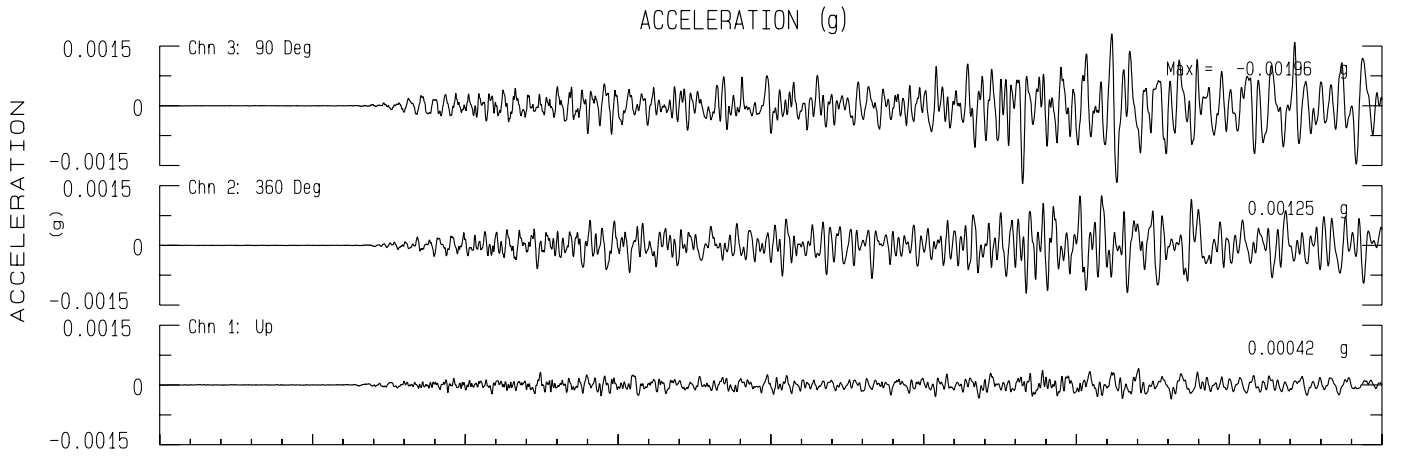

Mammoth Lakes Knolls NCSN Sta MMLB  
Rcrd of Sun Aug 24, 2014 03:20:56.8 PDT (GPS)  
Frequency Band Processed: 15.0 secs to 23.0 Hz  
CISN/CSMIP Preliminary Strong Motion Processing - Subject to Revision

Mammoth Lakes Knolls Sta 72282  
Rcrd of Sun Aug 24, 2014 03:20:56.8 PDT  
Frequency Band Processed: 14.9 secs to 23.0 Hz  
Automated Strong Motion Processing - Preliminary and Subject to Revision