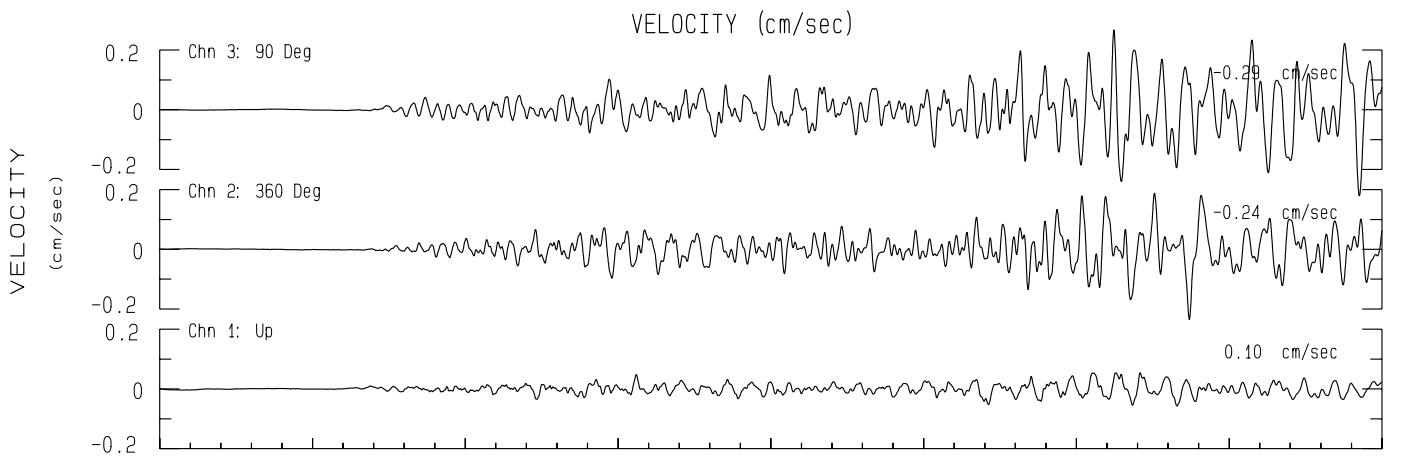

Mammoth Lakes Knolls NCSN Sta MMLB  
Rcrd of Sun Aug 24, 2014 03:20:56.8 PDT (GPS)  
Frequency Band Processed: 15.0 secs to 23.0 Hz  
CISN/CSMIP Preliminary Strong Motion Processing - Subject to Revision

Mammoth Lakes Knolls Sta 72282  
Rcrd of Sun Aug 24, 2014 03:20:56.8 PDT  
Frequency Band Processed: 14.9 secs to 23.0 Hz  
Automated Strong Motion Processing - Preliminary and Subject to Revision