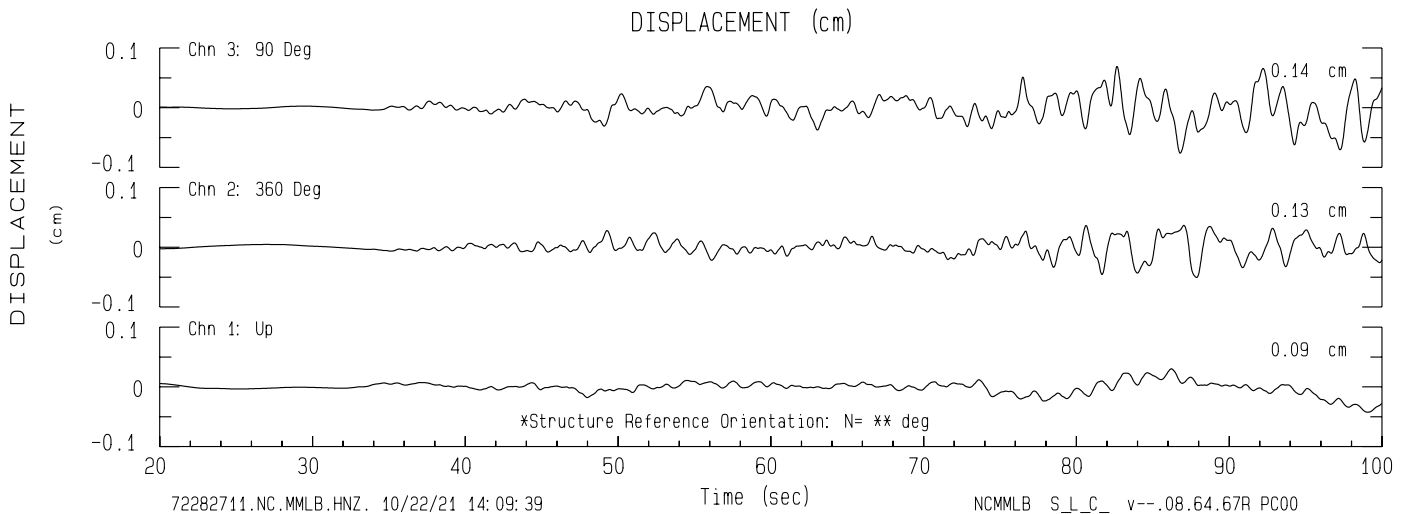

Mammoth Lakes Knolls NCSN Sta MMLB  
Rcrd of Sun Aug 24, 2014 03:20:56.8 PDT (GPS)  
Frequency Band Processed: 15.0 secs to 23.0 Hz  
CISN/CSMIP Preliminary Strong Motion Processing - Subject to Revision

Mammoth Lakes Knolls Sta 72282  
Rcrd of Sun Aug 24, 2014 03:20:56.8 PDT  
Frequency Band Processed: 14.9 secs to 23.0 Hz  
Automated Strong Motion Processing - Preliminary and Subject to Revision