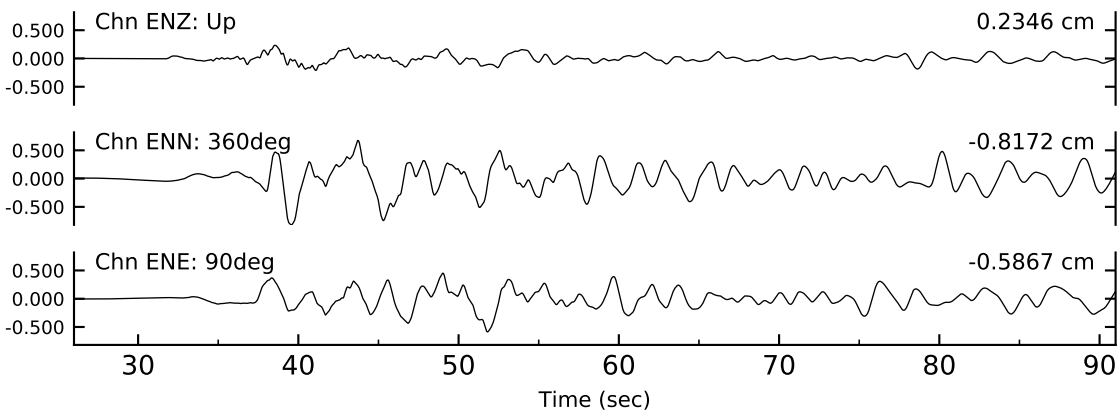

UU.HAFB.ENx.01: USS Hill Air Force Base, Hill AFB, UT, USA
Rcrd start 2020/03/18 13:09:08.480 UTC

Frequency Band Processed: 0.1 Hz to 40.0 Hz (sample rate 100.0sps)
uu60363602: M 5.7 - 6km NNE of Magna, Utah

ACCELERATION(g)

VELOCITY (cm/sec)

DISPLACEMENT (cm)

UU.HAFB.ENx.01: USS Hill Air Force Base, Hill AFB, UT, USA
Rcrd start 2020/03/18 13:09:08.480 UTC

Frequency Band Processed: 0.1 Hz to 40.0 Hz (sample rate 100.0sps)
uu60363602: M 5.7 - 6km NNE of Magna, Utah

V3 Spectra calculated 0.067Hz to 25.0Hz
USGS Automated Strong Motion Processing - Preliminary and Subject to Revision

Plotted: 03/24/20 08:20:03