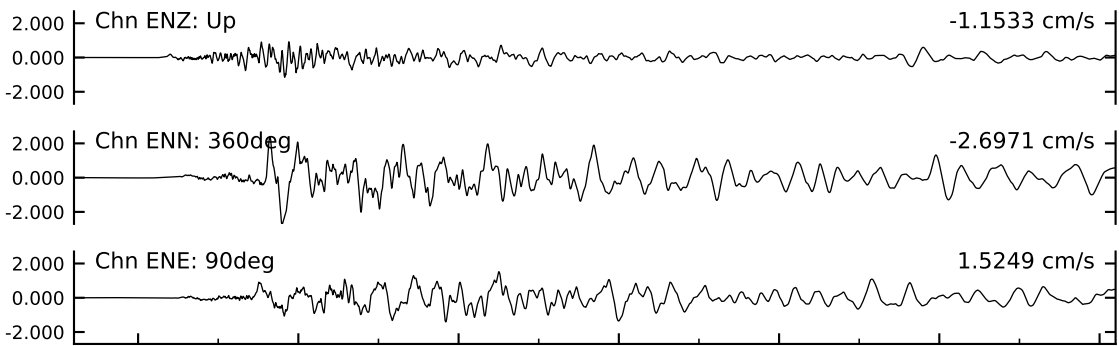

UU.HAFB.ENx.01: USS Hill Air Force Base, Hill AFB, UT, USA
Rcrd start 2020/03/18 13:09:08.480 UTC

Frequency Band Processed: 0.1 Hz to 40.0 Hz (sample rate 100.0sps)
uu60363602: M 5.7 - 6km NNE of Magna, Utah

ACCELERATION(g)

VELOCITY (cm/sec)

DISPLACEMENT (cm)

UU.HAFB.ENx.01: USS Hill Air Force Base, Hill AFB, UT, USA
Rcrd start 2020/03/18 13:09:08.480 UTC

Frequency Band Processed: 0.1 Hz to 40.0 Hz (sample rate 100.0sps)
uu60363602: M 5.7 - 6km NNE of Magna, Utah

V3 Spectra calculated 0.067Hz to 25.0Hz
USGS Automated Strong Motion Processing - Preliminary and Subject to Revision

Plotted: 03/24/20 08:20:03