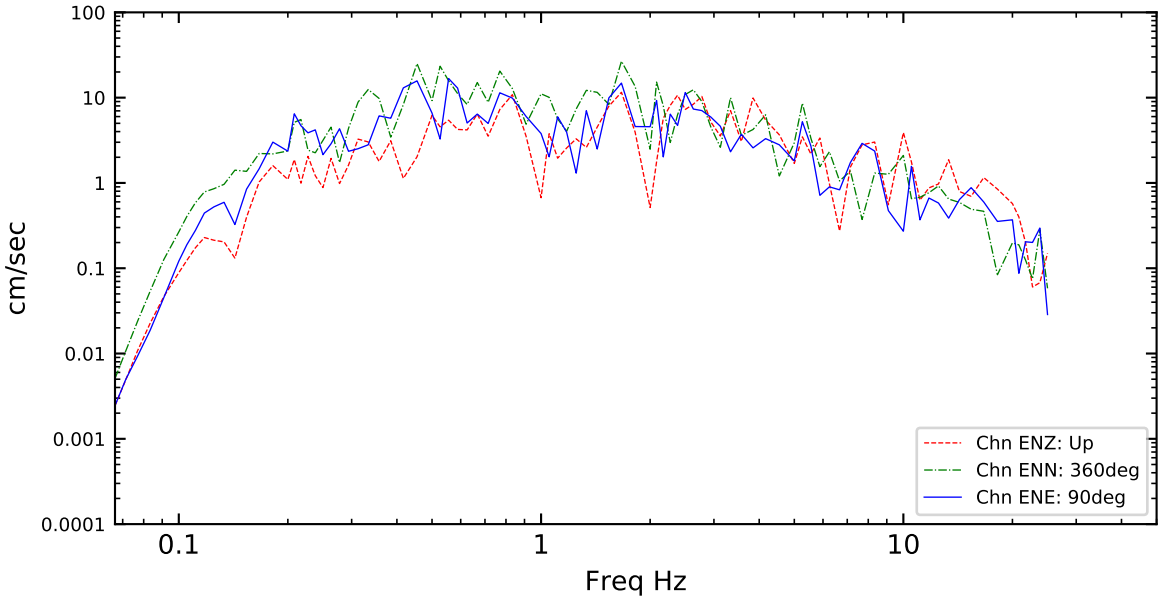

ACCELERATION(g)

VELOCITY (cm/sec)

DISPLACEMENT (cm)

UU.HAFB.ENx.01: USS Hill Air Force Base, Hill AFB, UT, USA
Rcrd start 2020/03/18 13:09:08.480 UTC

Frequency Band Processed: 0.1 Hz to 40.0 Hz (sample rate 100.0sps)
uu60363602: M 5.7 - 6km NNE of Magna, Utah

V3 Spectra calculated 0.067Hz to 25.0Hz
USGS Automated Strong Motion Processing - Preliminary and Subject to Revision

Plotted: 03/24/20 08:20:03