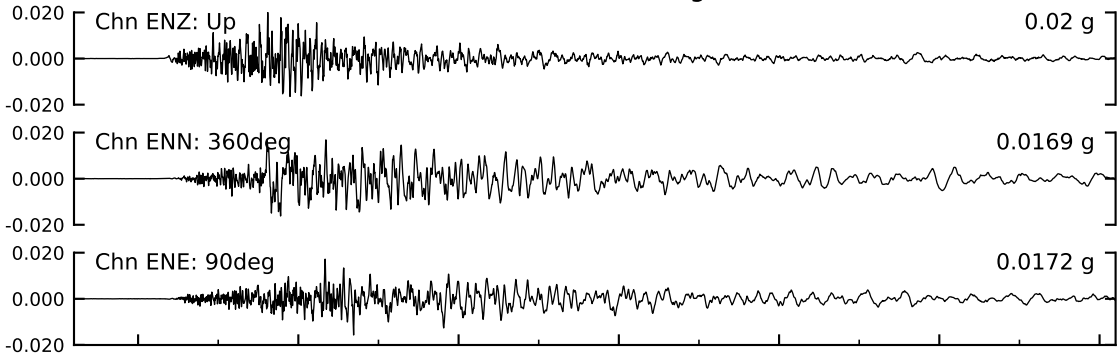

UU.HAFB.ENx.01: USS Hill Air Force Base, Hill AFB, UT, USA
Rcrd start 2020/03/18 13:09:08.480 UTC

Frequency Band Processed: 0.1 Hz to 40.0 Hz (sample rate 100.0sps)
uu60363602: M 5.7 - 6km NNE of Magna, Utah

ACCELERATION(g)

VELOCITY (cm/sec)

DISPLACEMENT (cm)

UU.HAFB.ENx.01: USS Hill Air Force Base, Hill AFB, UT, USA
Rcrd start 2020/03/18 13:09:08.480 UTC

Frequency Band Processed: 0.1 Hz to 40.0 Hz (sample rate 100.0sps)
uu60363602: M 5.7 - 6km NNE of Magna, Utah

V3 Spectra calculated 0.067Hz to 25.0Hz
USGS Automated Strong Motion Processing - Preliminary and Subject to Revision

Plotted: 03/24/20 08:20:03