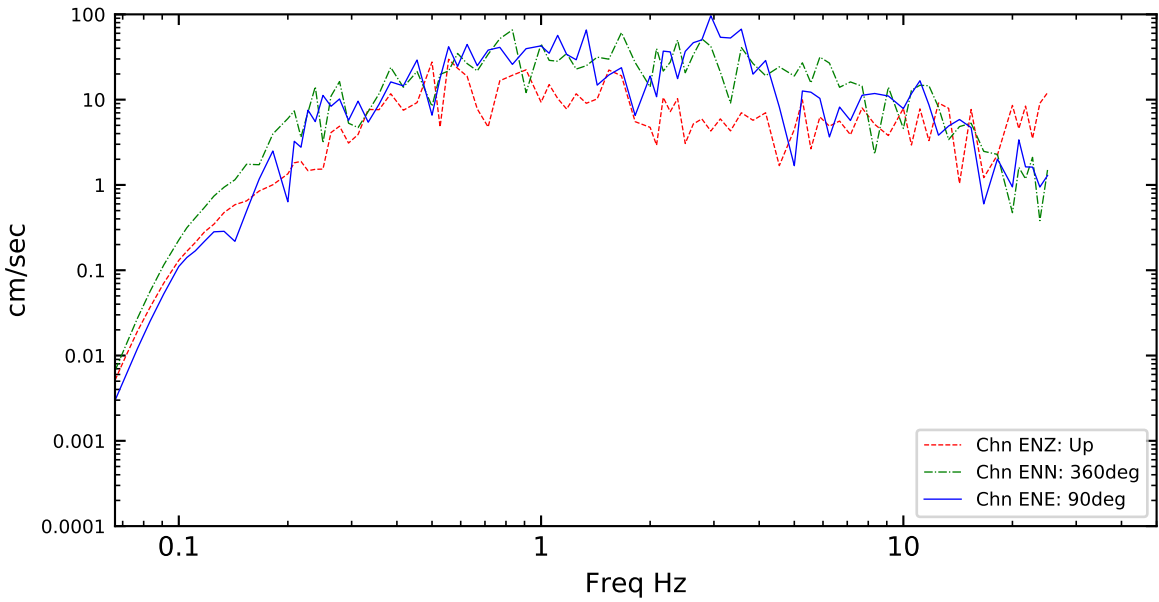

ACCELERATION(g)

VELOCITY (cm/sec)

DISPLACEMENT (cm)

UU.SCC.ENx.01: USS Salt Lake Community College, UT, USA
Rcrd start 2020/03/18 13:09:04.239 UTC

Frequency Band Processed: 0.1 Hz to 40.0 Hz (sample rate 100.0sps)
uu60363602: M 5.7 - 6km NNE of Magna, Utah

V3 Spectra calculated 0.067Hz to 25.0Hz
USGS Automated Strong Motion Processing - Preliminary and Subject to Revision

Plotted: 03/24/20 08:19:12