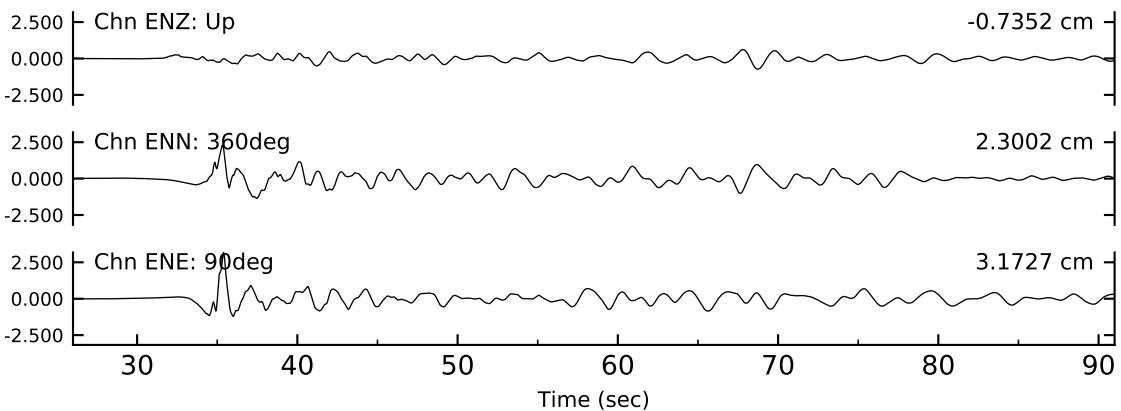

UU.SCC.ENx.01: USS Salt Lake Community College, UT, USA
Rcrd start 2020/03/18 13:09:04.239 UTC

Frequency Band Processed: 0.1 Hz to 40.0 Hz (sample rate 100.0sps)
uu60363602: M 5.7 - 6km NNE of Magna, Utah

ACCELERATION(g)

VELOCITY (cm/sec)

DISPLACEMENT (cm)

UU.SCC.ENx.01: USS Salt Lake Community College, UT, USA
Rcrd start 2020/03/18 13:09:04.239 UTC

Frequency Band Processed: 0.1 Hz to 40.0 Hz (sample rate 100.0sps)
uu60363602: M 5.7 - 6km NNE of Magna, Utah

V3 Spectra calculated 0.067Hz to 25.0Hz
USGS Automated Strong Motion Processing - Preliminary and Subject to Revision

Plotted: 03/24/20 08:19:12