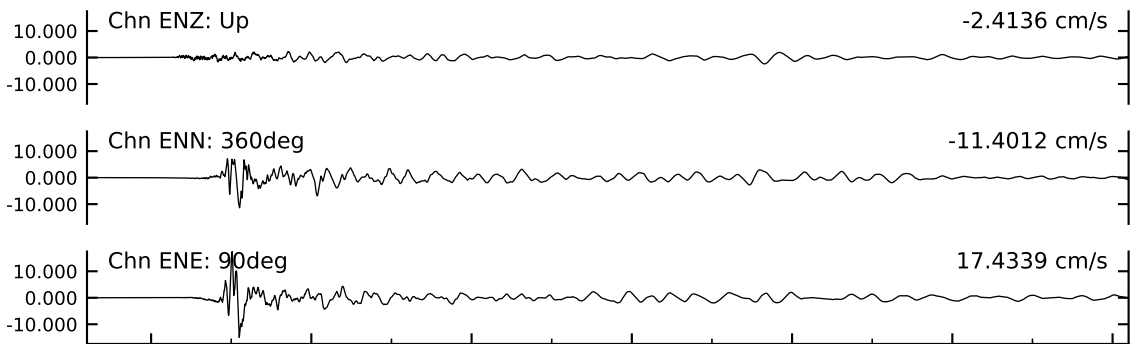

UU.SCC.ENx.01: USS Salt Lake Community College, UT, USA
Rcrd start 2020/03/18 13:09:04.239 UTC

Frequency Band Processed: 0.1 Hz to 40.0 Hz (sample rate 100.0sps)
uu60363602: M 5.7 - 6km NNE of Magna, Utah

ACCELERATION(g)

VELOCITY (cm/sec)

DISPLACEMENT (cm)

UU.SCC.ENx.01: USS Salt Lake Community College, UT, USA
Rcrd start 2020/03/18 13:09:04.239 UTC

Frequency Band Processed: 0.1 Hz to 40.0 Hz (sample rate 100.0sps)
uu60363602: M 5.7 - 6km NNE of Magna, Utah

V3 Spectra calculated 0.067Hz to 25.0Hz
USGS Automated Strong Motion Processing - Preliminary and Subject to Revision

Plotted: 03/24/20 08:19:12